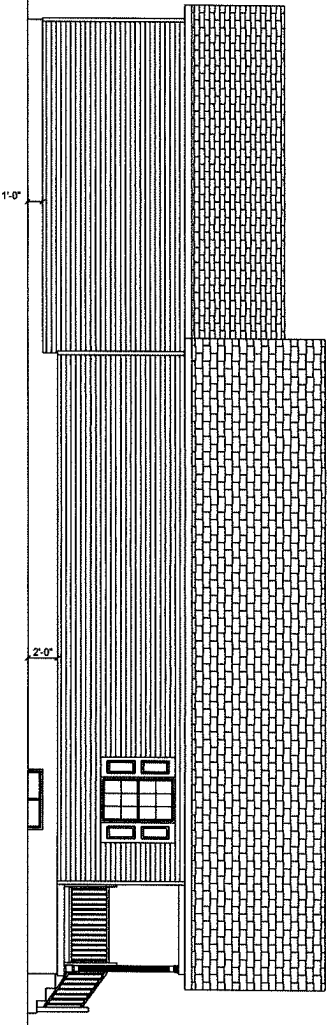

FRONT ELEVATION

RIGHT ELEVATION

LEFT ELEVATION

REAR ELEVATION

BUILDER	SCHIELER & PASSI INC.	PRODUCTION NO.
CUSTOMER	HABITAT FOR HUMANITY	
MODEL	1020 NE MONROE CUSTOM RANCH (643 sq. ft.)	
ORIGINATOR	PEORIA, IL	
DATE	11-14-17	
BY	JCH	
SCALE	1/8" = 1'-0"	