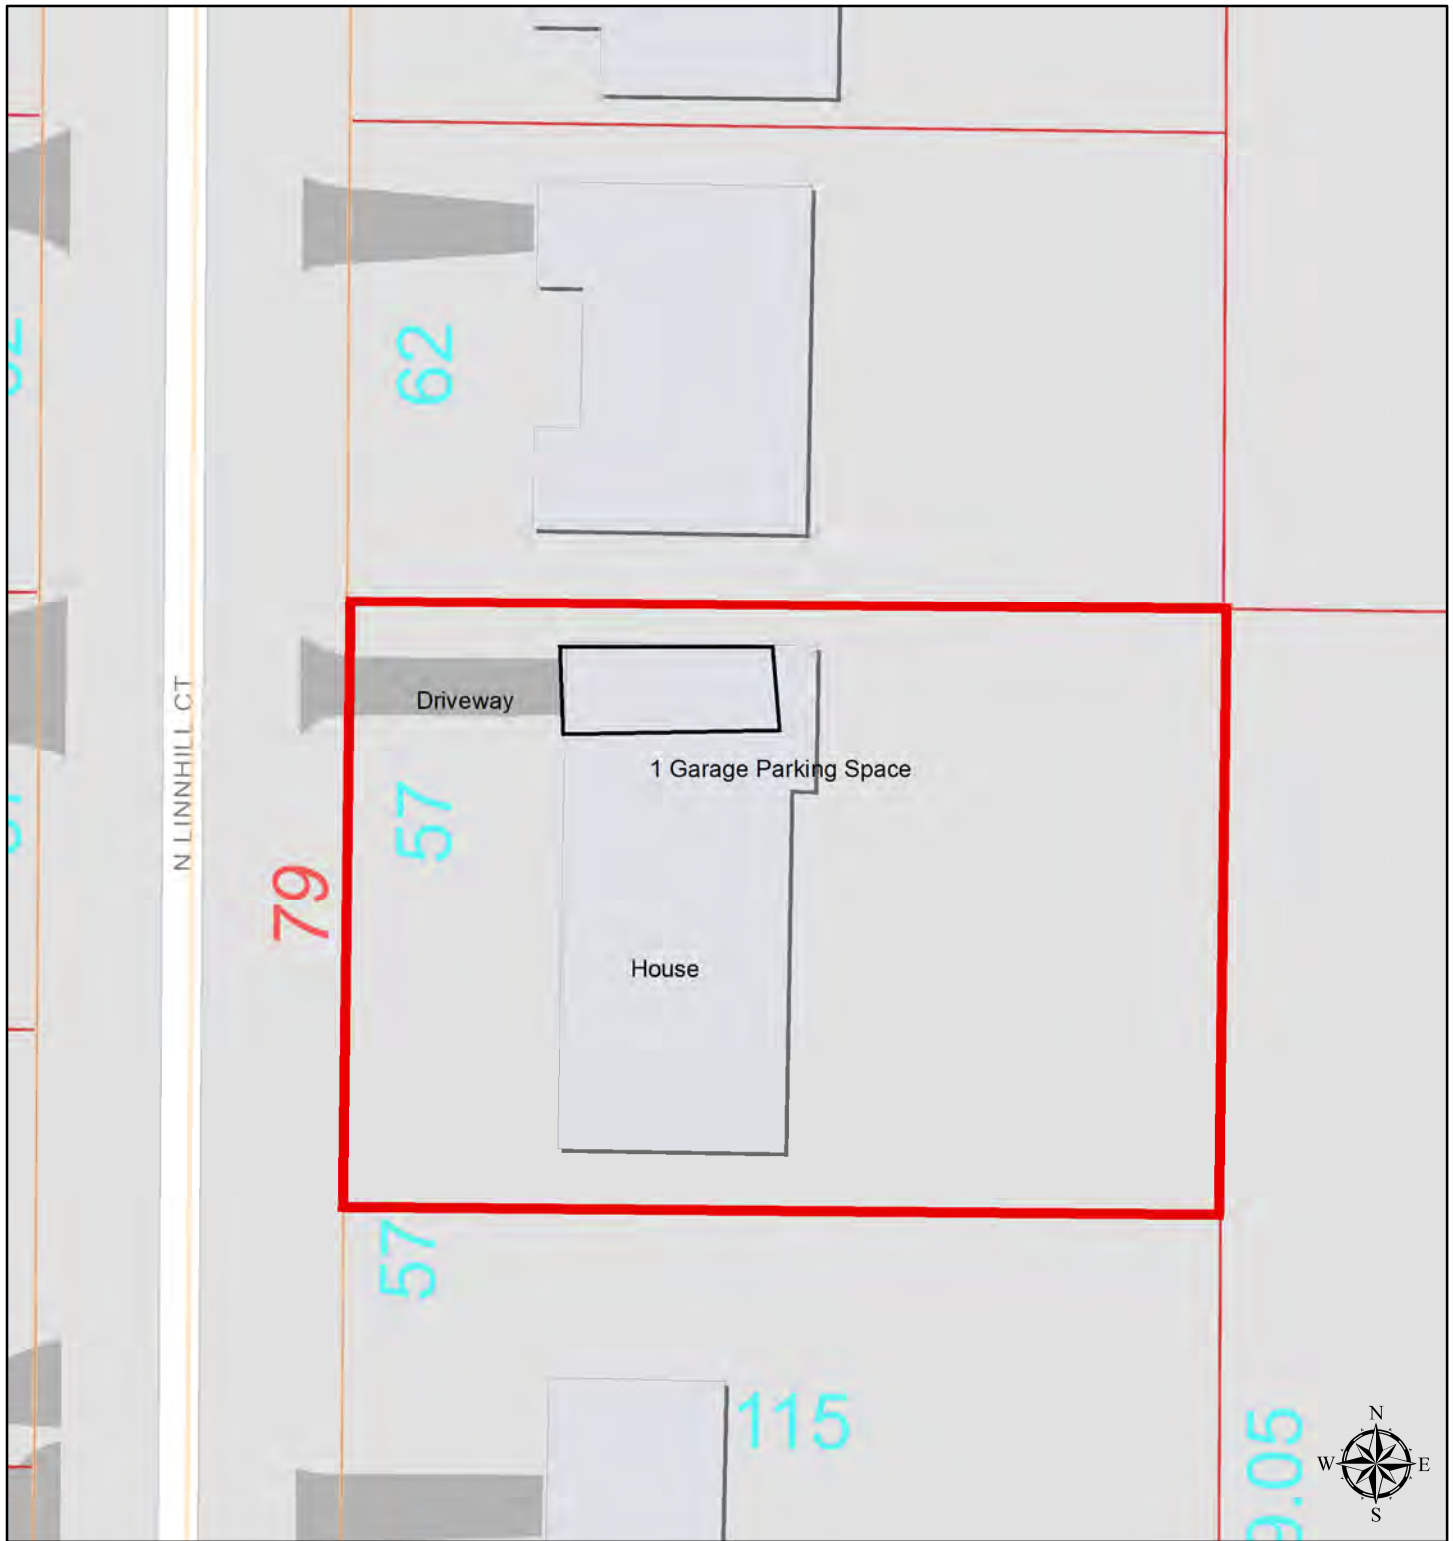

Attachment A to Ordinance

3114 N Linnhill Ct

1 inch = 25 feet

Disclaimer: Data is provided 'as is' without warranty or any representation of accuracy, timeliness or completeness. The burden for determining fitness for, or the appropriateness for use, rests solely on the requester. The requester acknowledges and accepts the limitations of the Data, including the fact that the Data is in a constant state of maintenance. This website is NOT intended to be used for legal litigation or boundary disputes and is informational only. -Peoria County GIS Division

Peoria County, IL
 Peoria County, IL, HERE, USGS