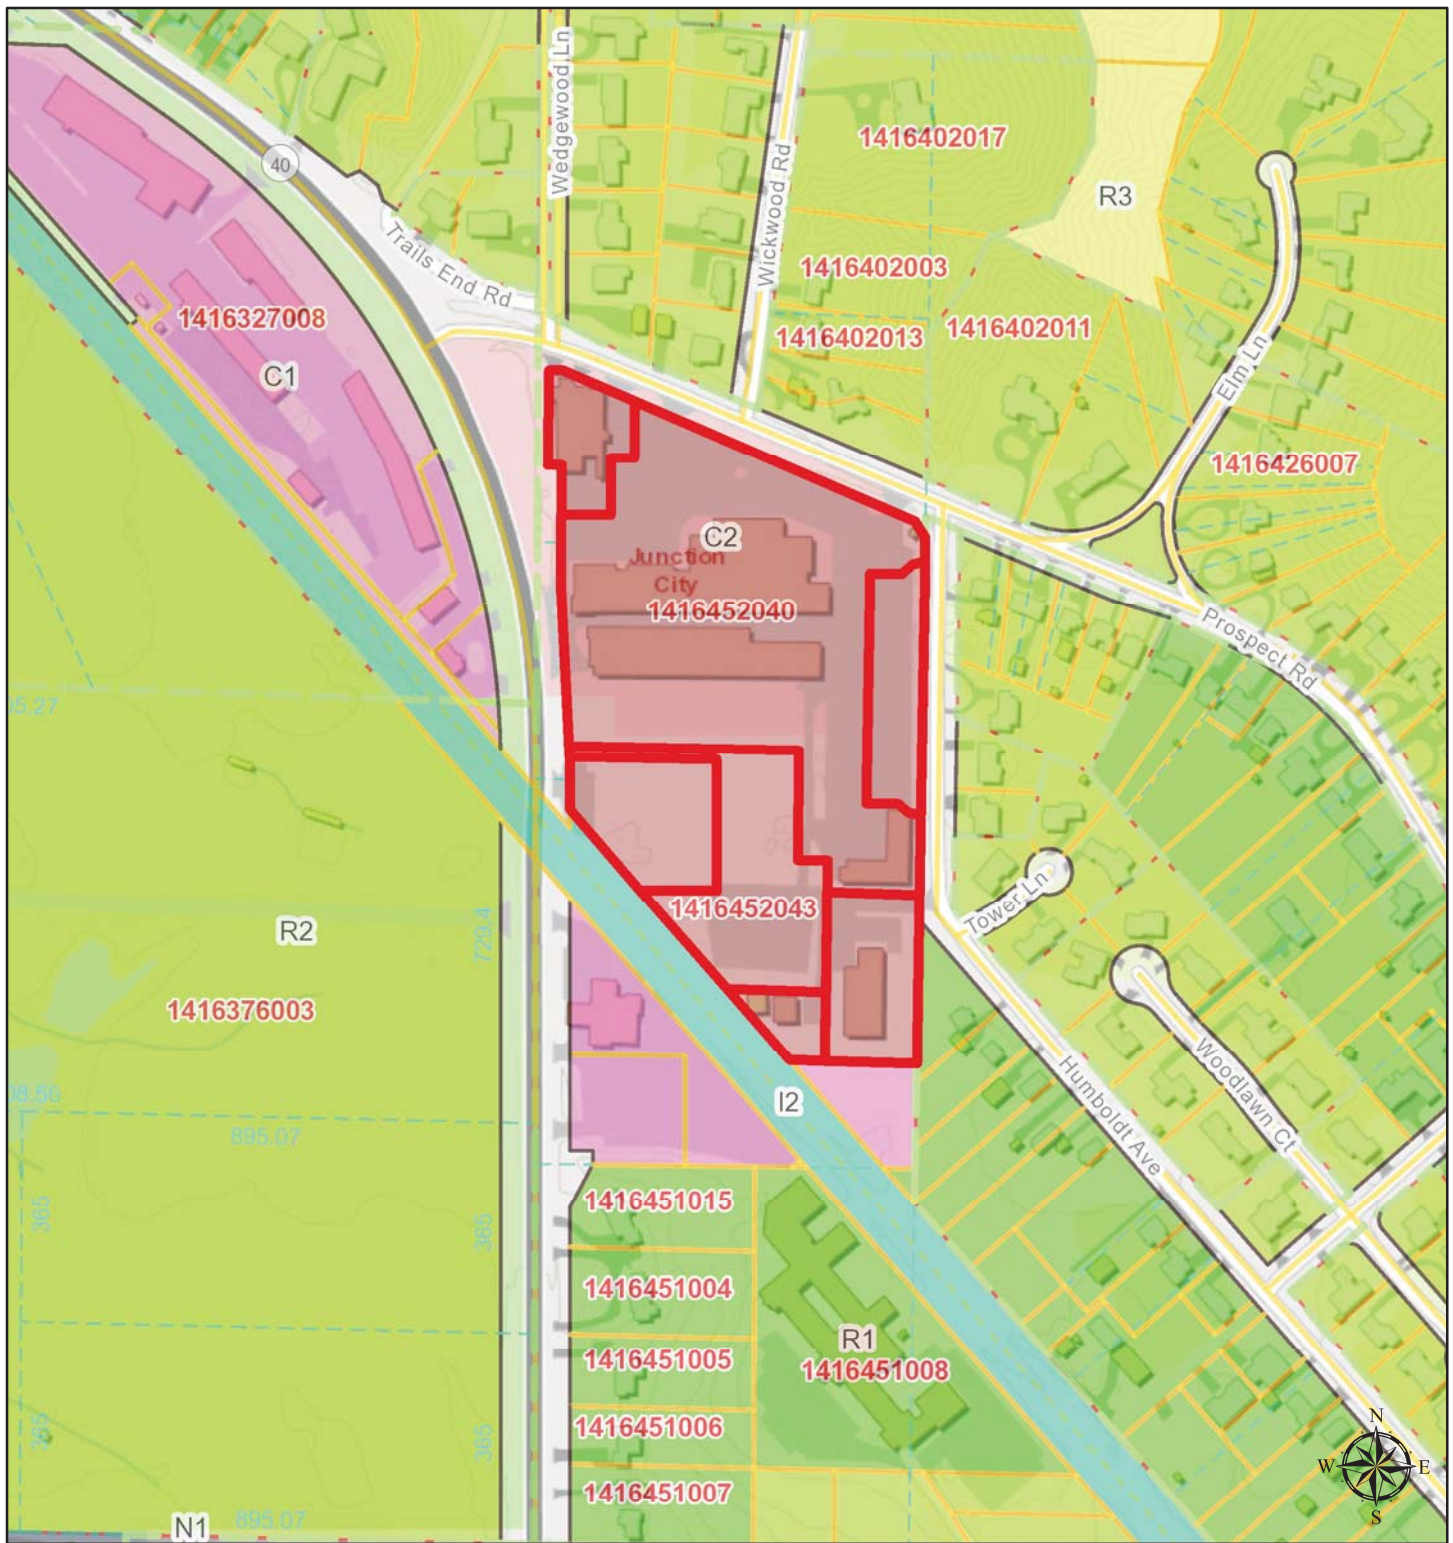

PZ 15-7 - 5901 N Prospect Road Surrounding Zoning

1 inch = 333 feet

Disclaimer: Data is provided 'as is' without warranty or any representation of accuracy, timeliness or completeness. The burden for determining fitness for, or the appropriateness for use, rests solely on the requester. The requester acknowledges and accepts the limitations of the Data, including the fact that the Data is in a constant state of maintenance. This website is NOT intended to be used for legal litigation or boundary disputes and is informational only. -Peoria County GIS Division

County of Peoria, City of Peoria, Greater Peoria Sanitary District, Limestone Township, HERE, Village of Bartonville, Village of Bellevue, US Census Bureau, USGS