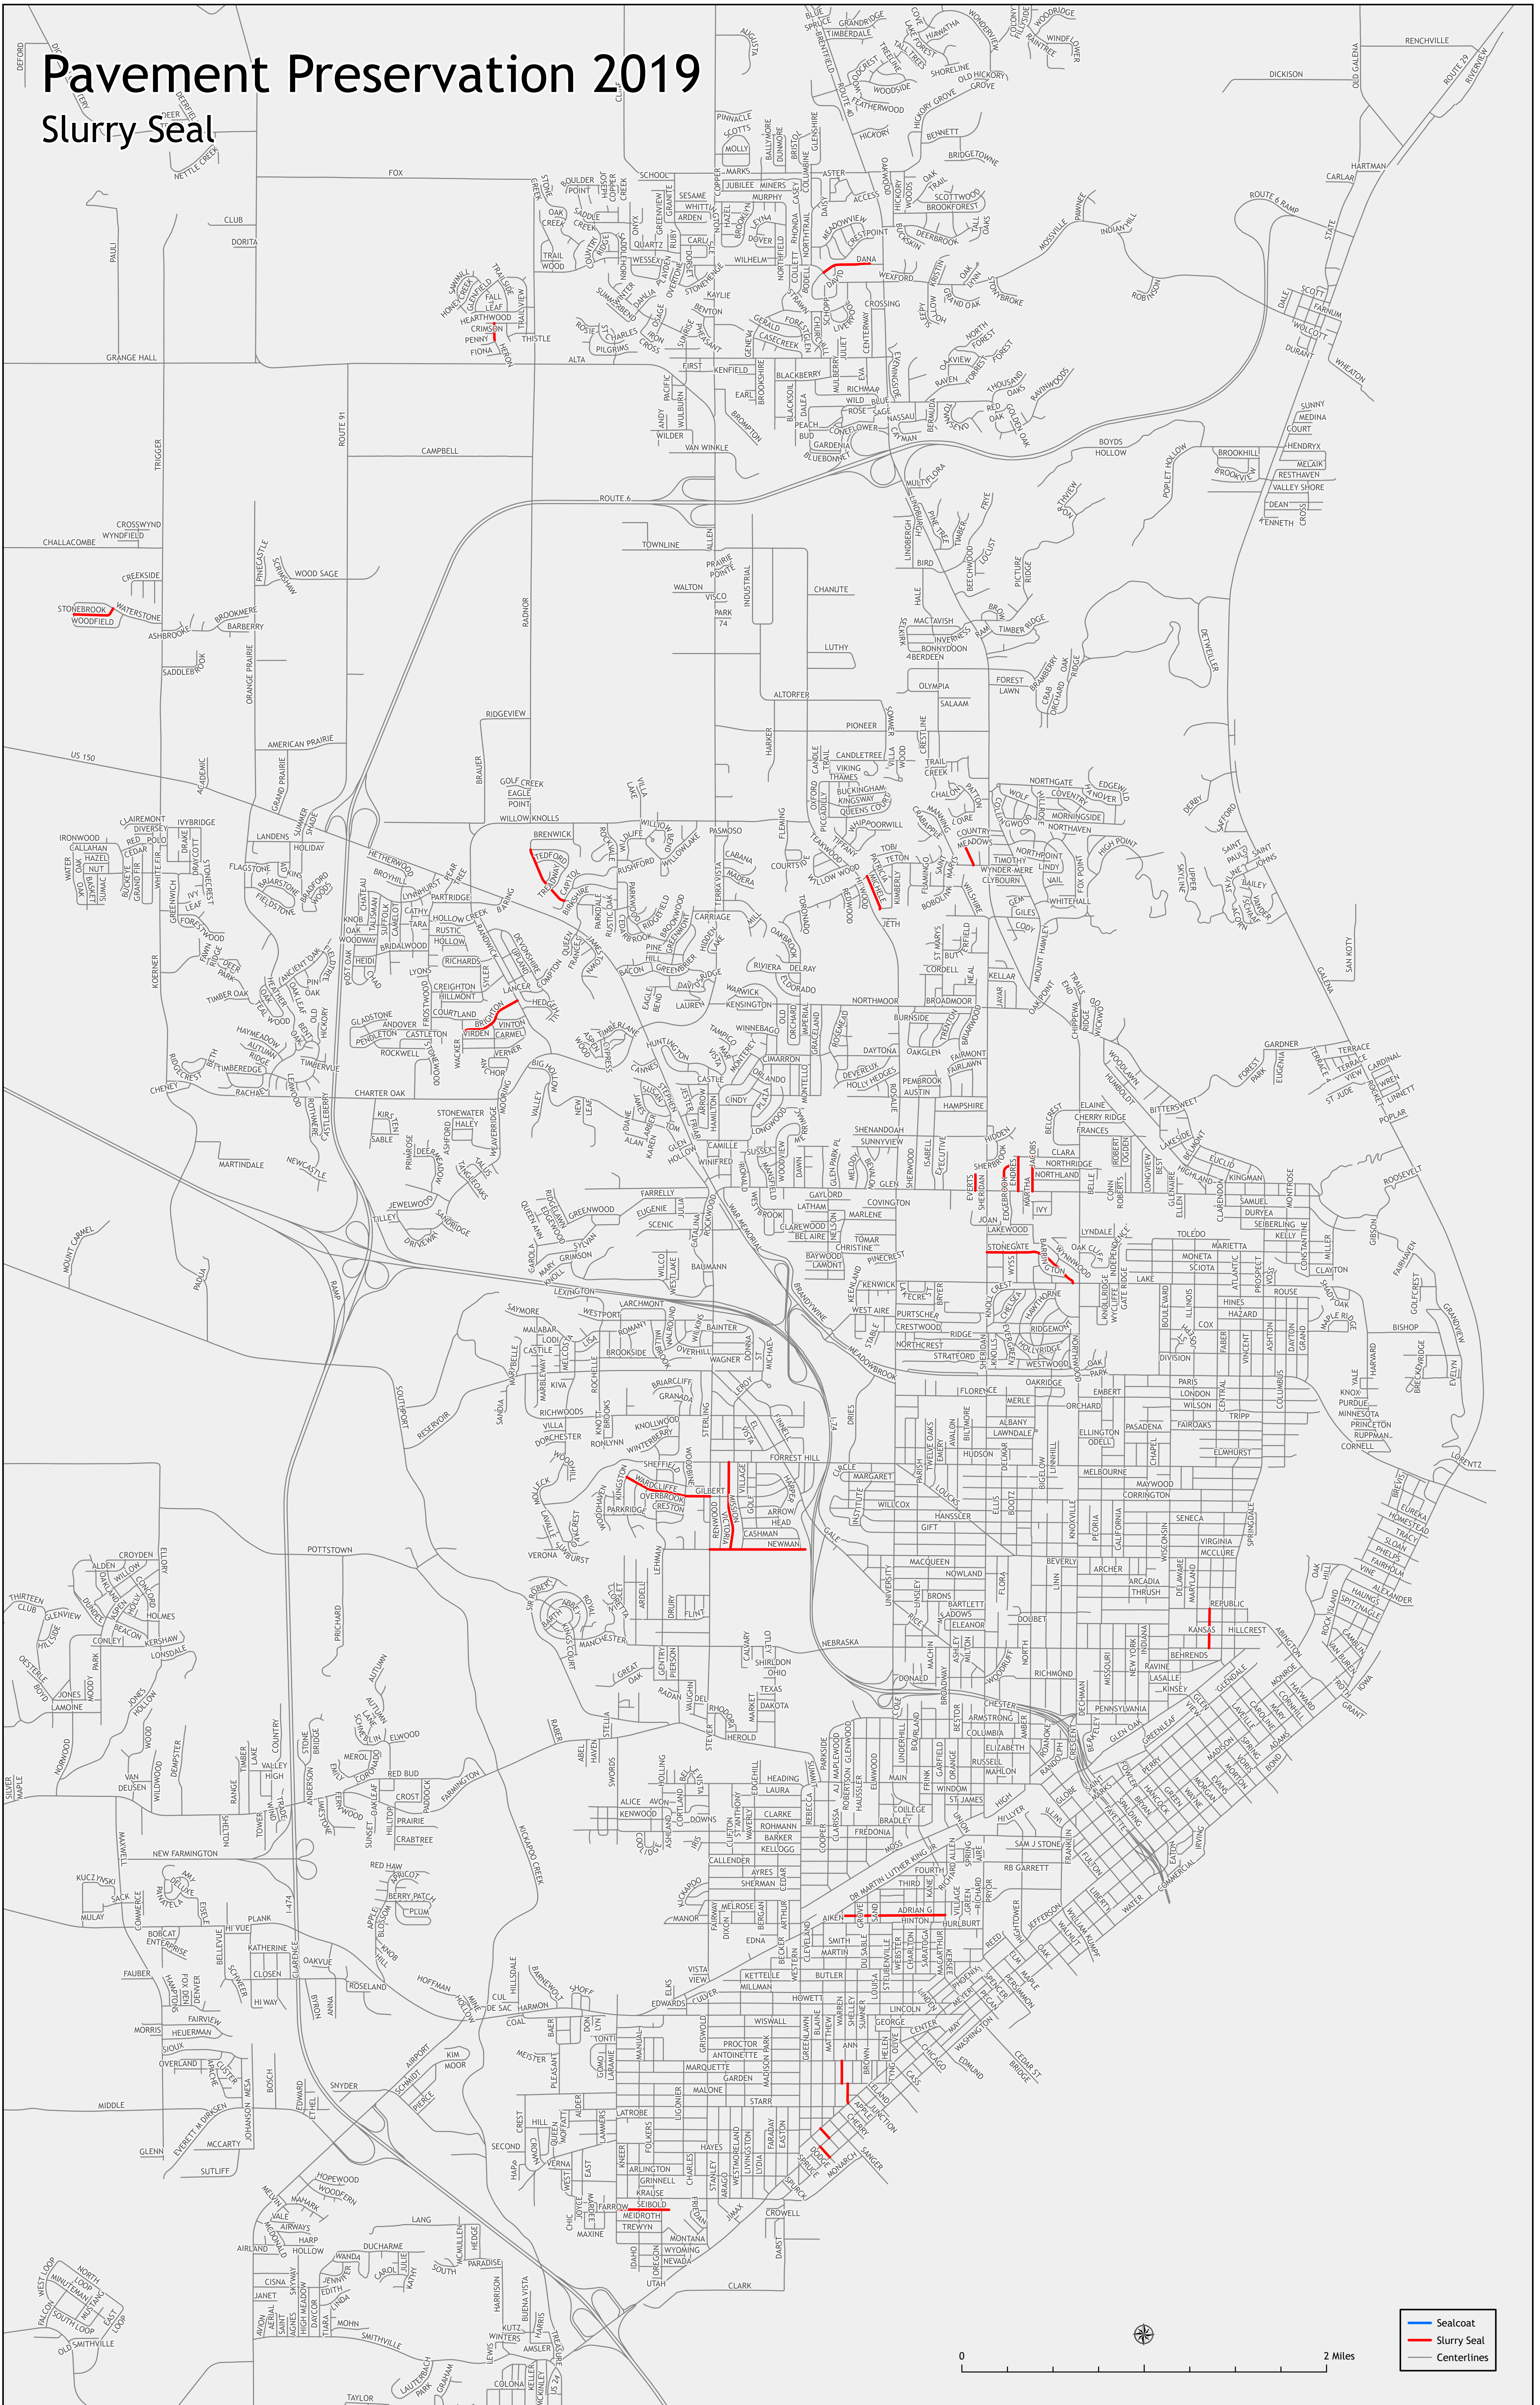

Pavement Preservation 2019

Slurry Seal

Legend:

- Sealcoat (Blue line)
- Slurry Seal (Red line)
- Centerlines (Black line)