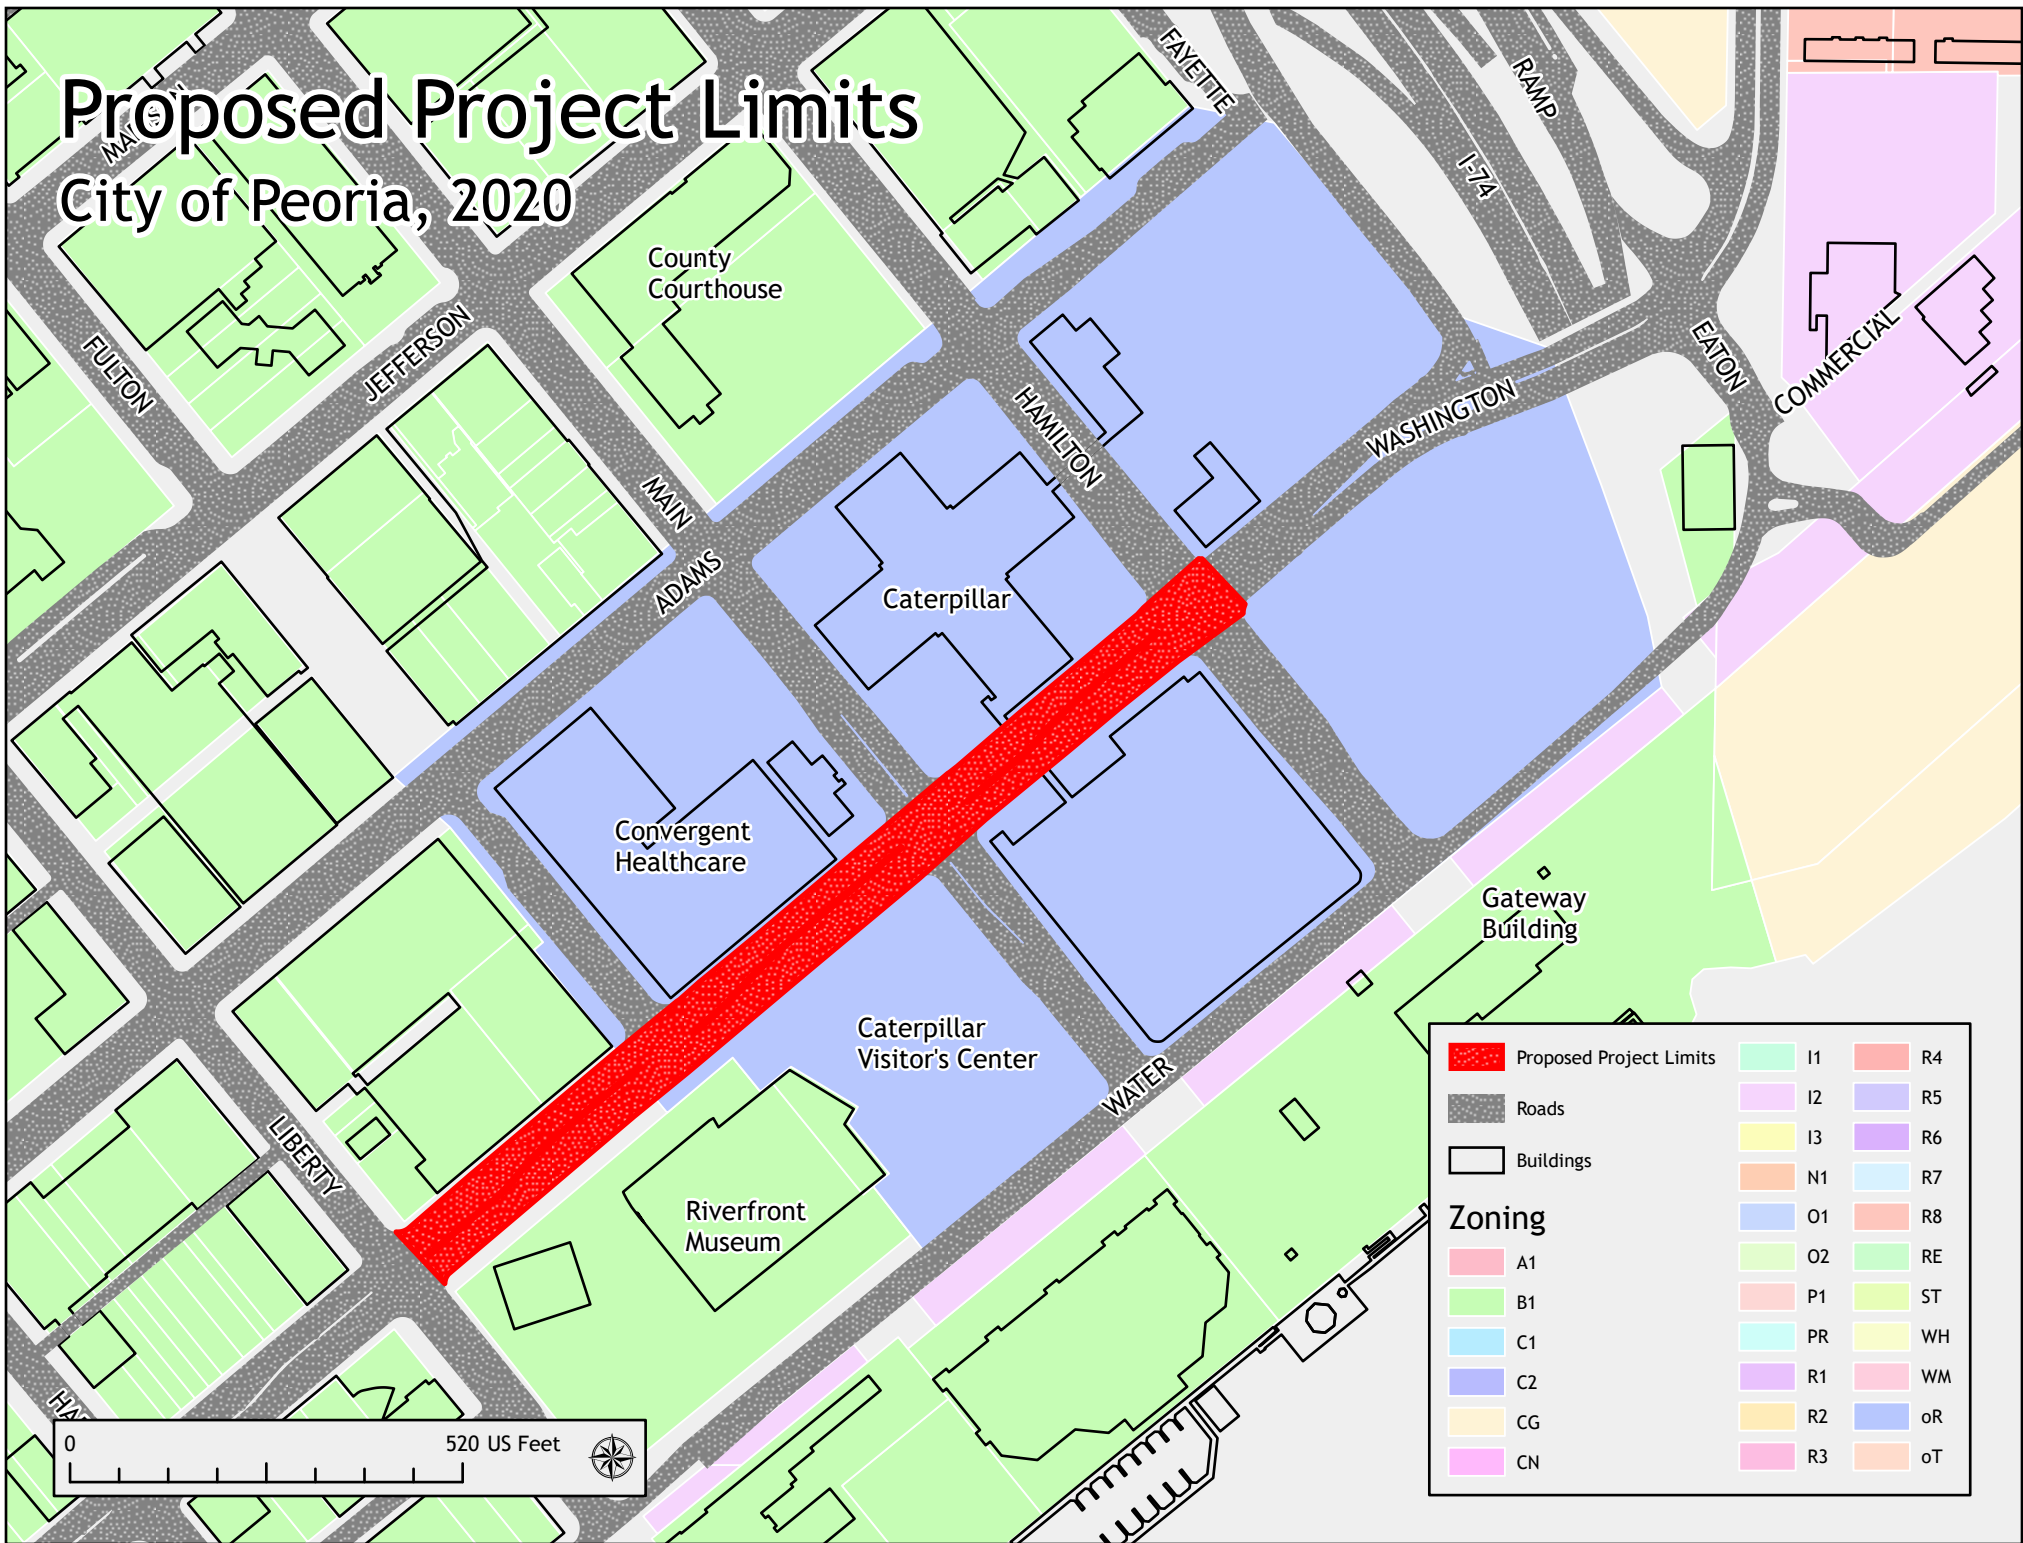

# Proposed Project Limits

## City of Peoria, 2020

	Proposed Project Limits		I1		R4
	Roads		I2		R5
	Buildings		I3		R6
			N1		R7
			O1		R8
			O2		RE
			P1		ST
			PR		WH
			R1		WM
			R2		oR
			R3		oT
			CN		