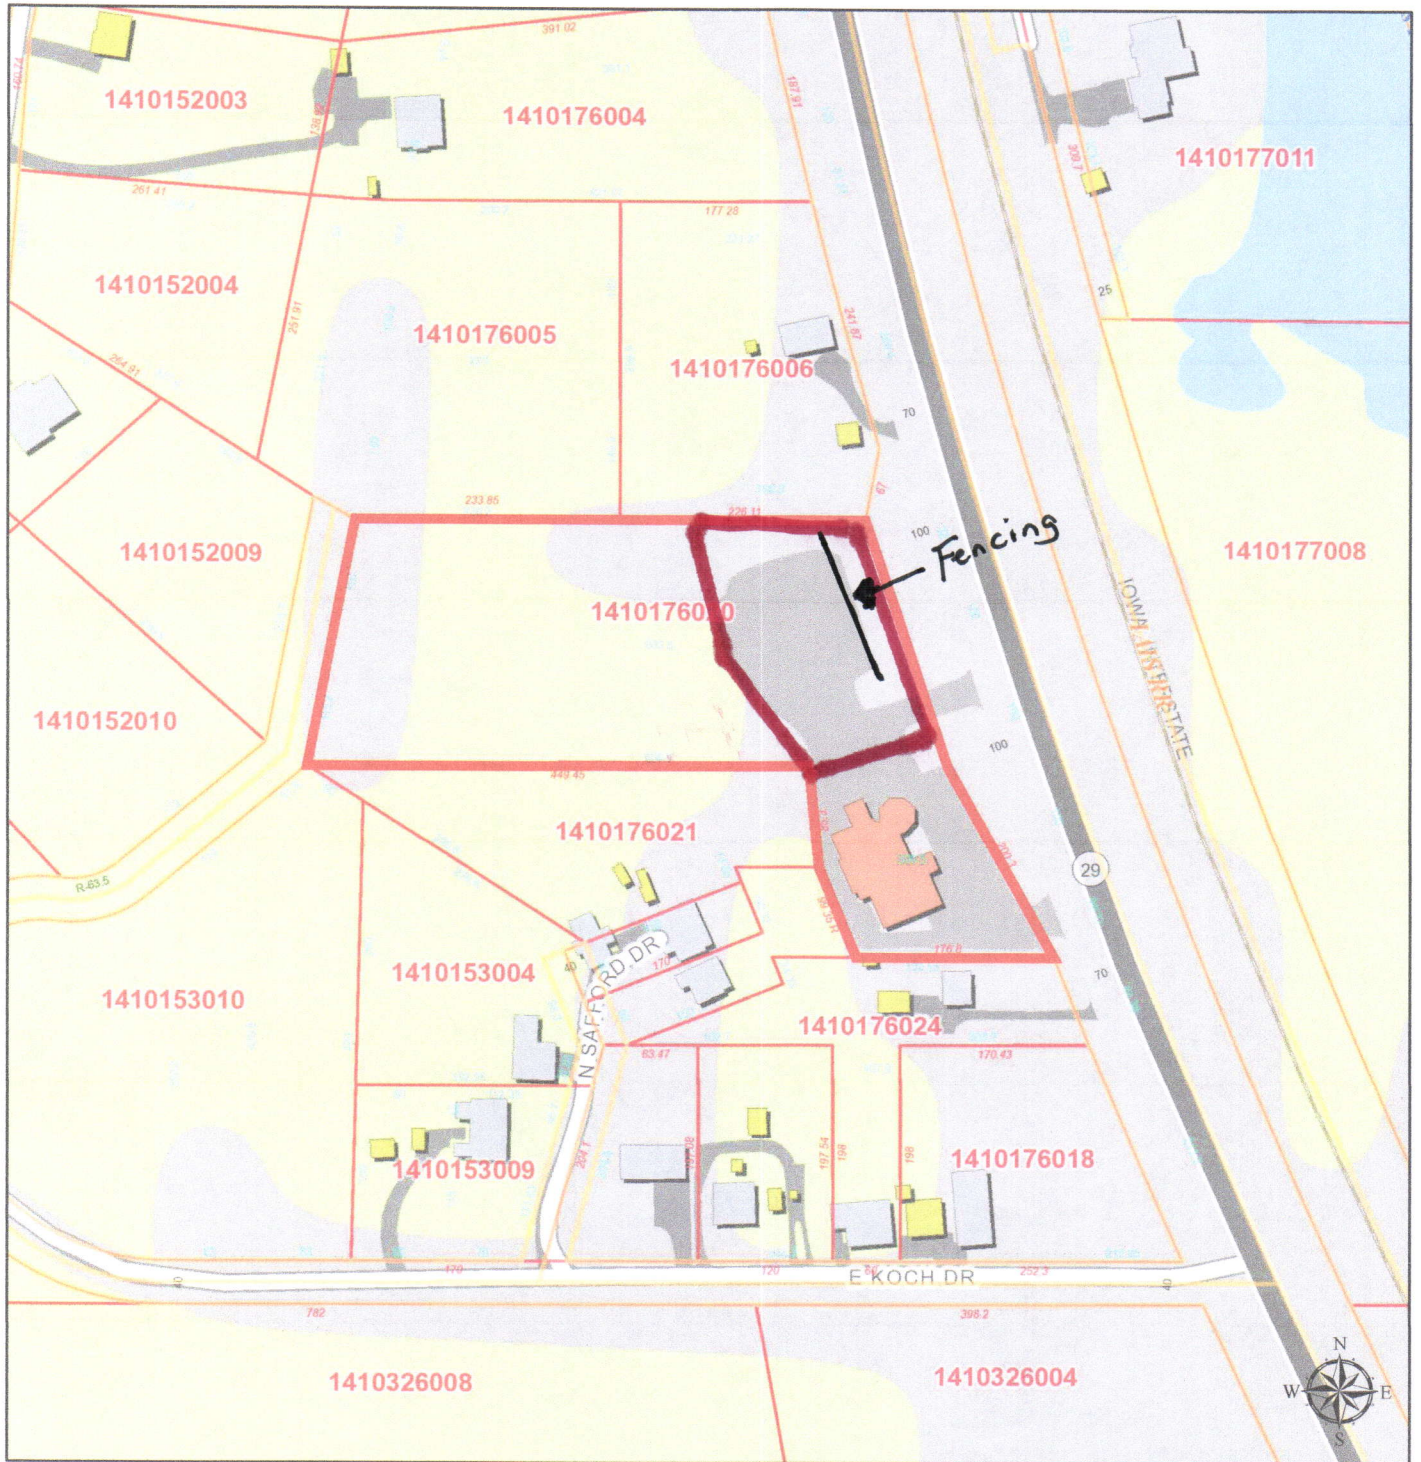

# Peoria County, IL

1 inch = 167 feet

Disclaimer: Data is provided 'as is' without warranty or any representation of accuracy, timeliness or completeness. The burden for determining fitness for, or the appropriateness for use, rests solely on the requester. The requester acknowledges and accepts the limitations of the Data, including the fact that the Data is in a constant state of maintenance. This website is NOT intended to be used for legal litigation or boundary disputes and is informational only. -Peoria County GIS Division

Peoria County, IL, HERE, USGS

7327 N Galena Rd

Outdoor Storage Area

Fencing

Google Earth

N Galena Rd

29

100 ft

# Site Plan

1410176020

1410176021

1410176023

1410176010

85.3

309.5

100

200.3

14.65

600.32

69.35

100

29

100