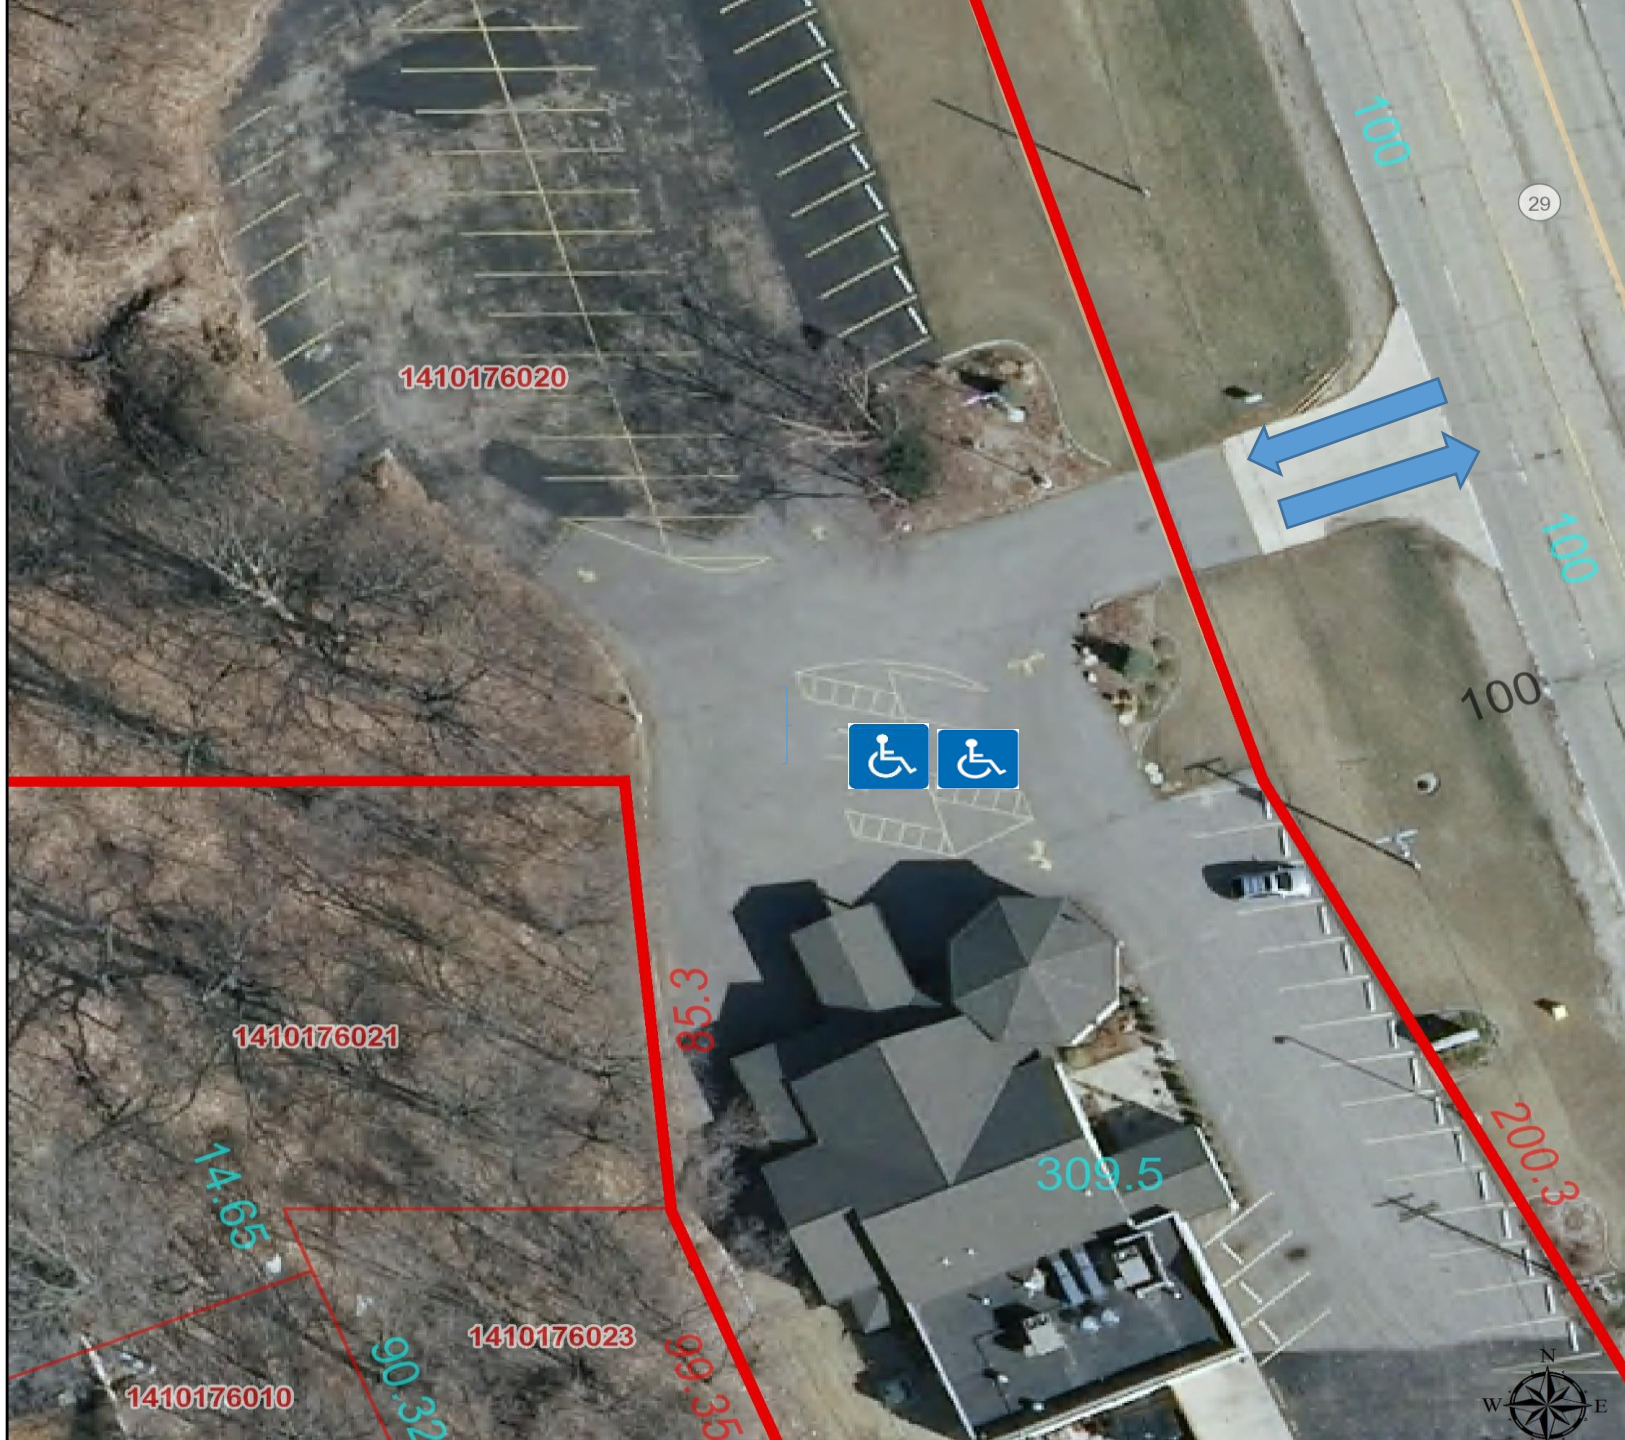

# Peoria County, IL

1 inch = 167 feet

Disclaimer: Data is provided 'as is' without warranty or any representation of accuracy, timeliness or completeness. The burden for determining fitness for, or the appropriateness for use, rests solely on the requester. The requester acknowledges and accepts the limitations of the Data, including the fact that the Data is in a constant state of maintenance. This website is NOT intended to be used for legal litigation or boundary disputes and is informational only. -Peoria County GIS Division

Peoria County, IL, HERE, USGS

7327 N Galena Rd

Outdoor Storage Area

Fencing

Google Earth

N Galena Rd

29

100 ft

# Site Plan

1410176020

1410176021

1410176023

1410176010

85.3

309.5

100