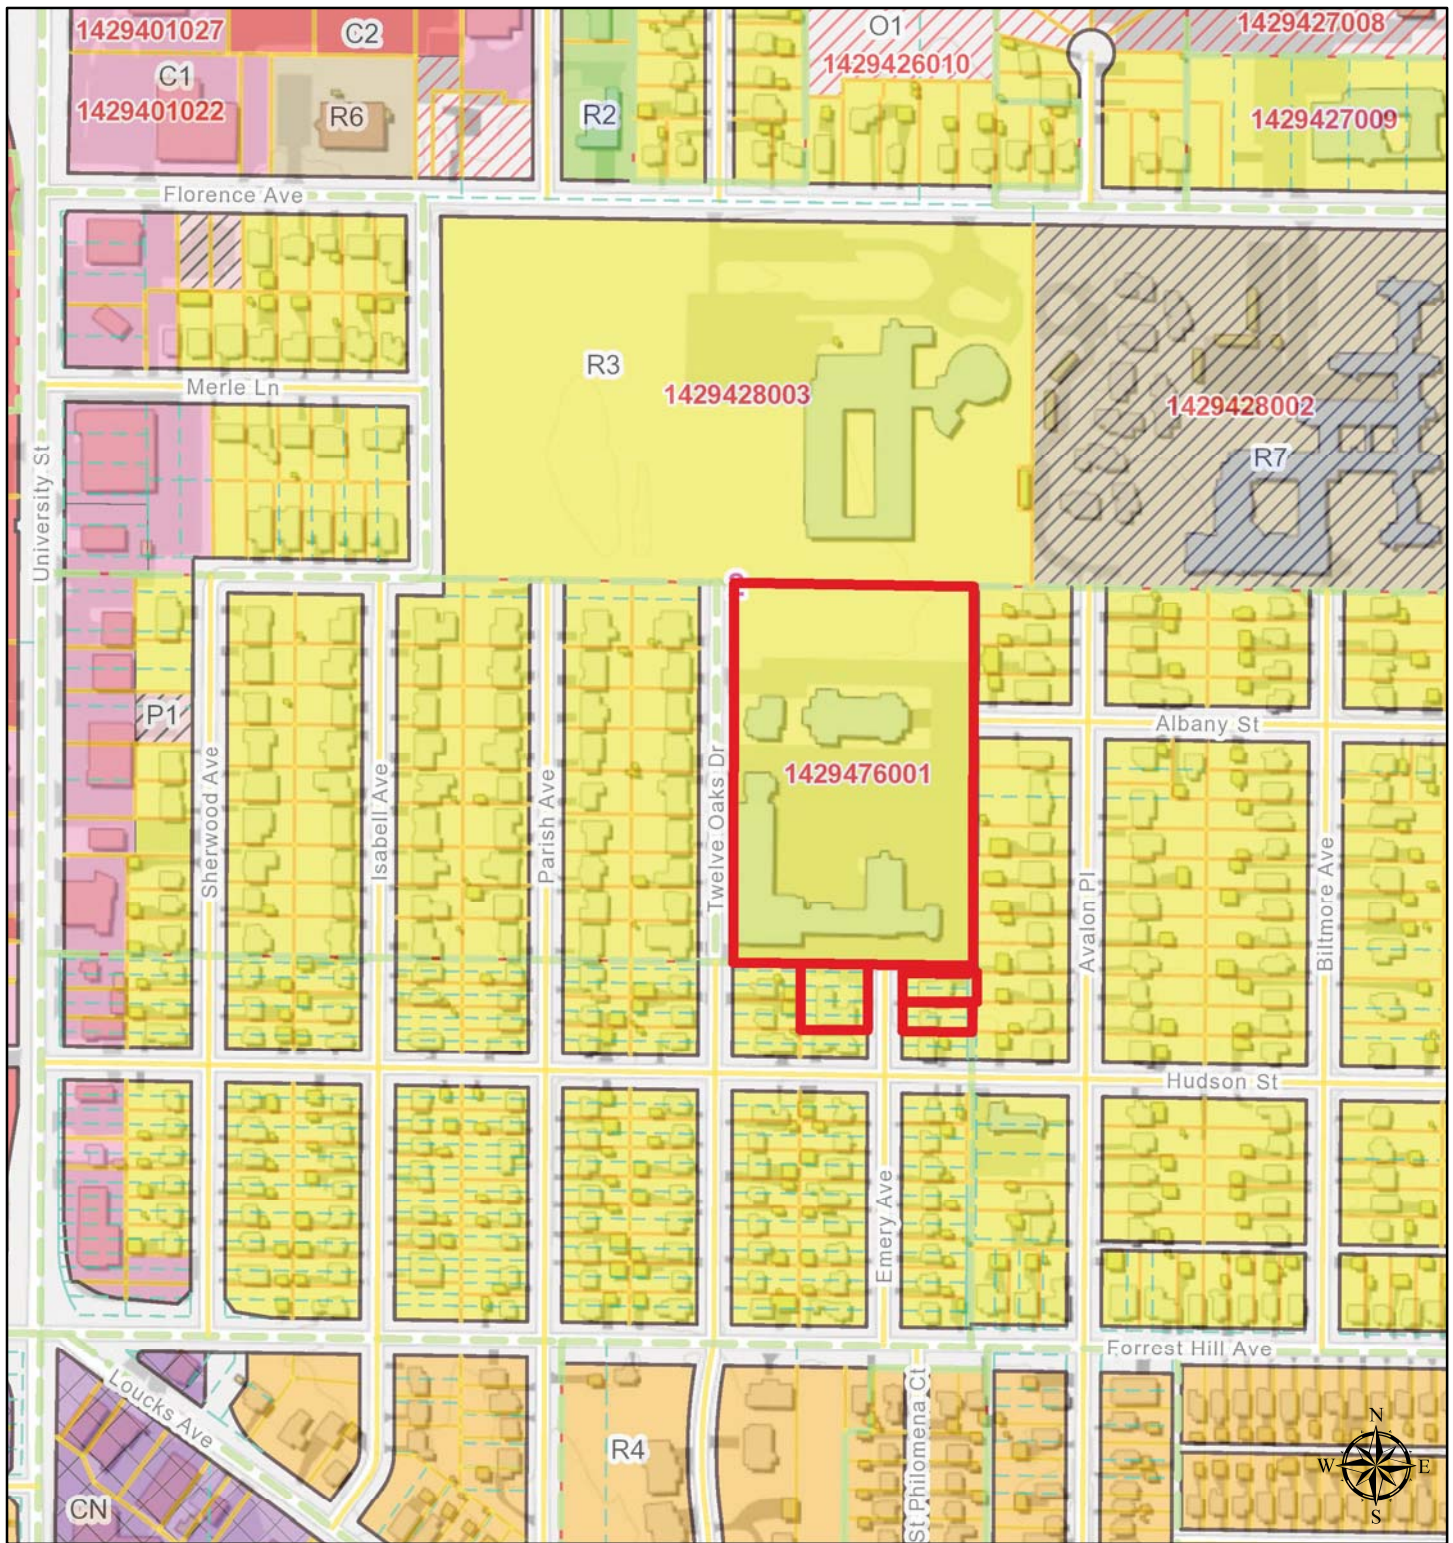

Surrounding Zoning Map - 3300 N Twelve Oaks Dr

1 inch = 333 feet

Disclaimer: Data is provided 'as is' without warranty or any representation of accuracy, timeliness or completeness. The burden for determining fitness for, or the appropriateness for use, rests solely on the requester. The requester acknowledges and accepts the limitations of the Data, including the fact that the Data is in a constant state of maintenance. This website is NOT intended to be used for legal litigation or boundary disputes and is informational only. -Peoria County GIS Division