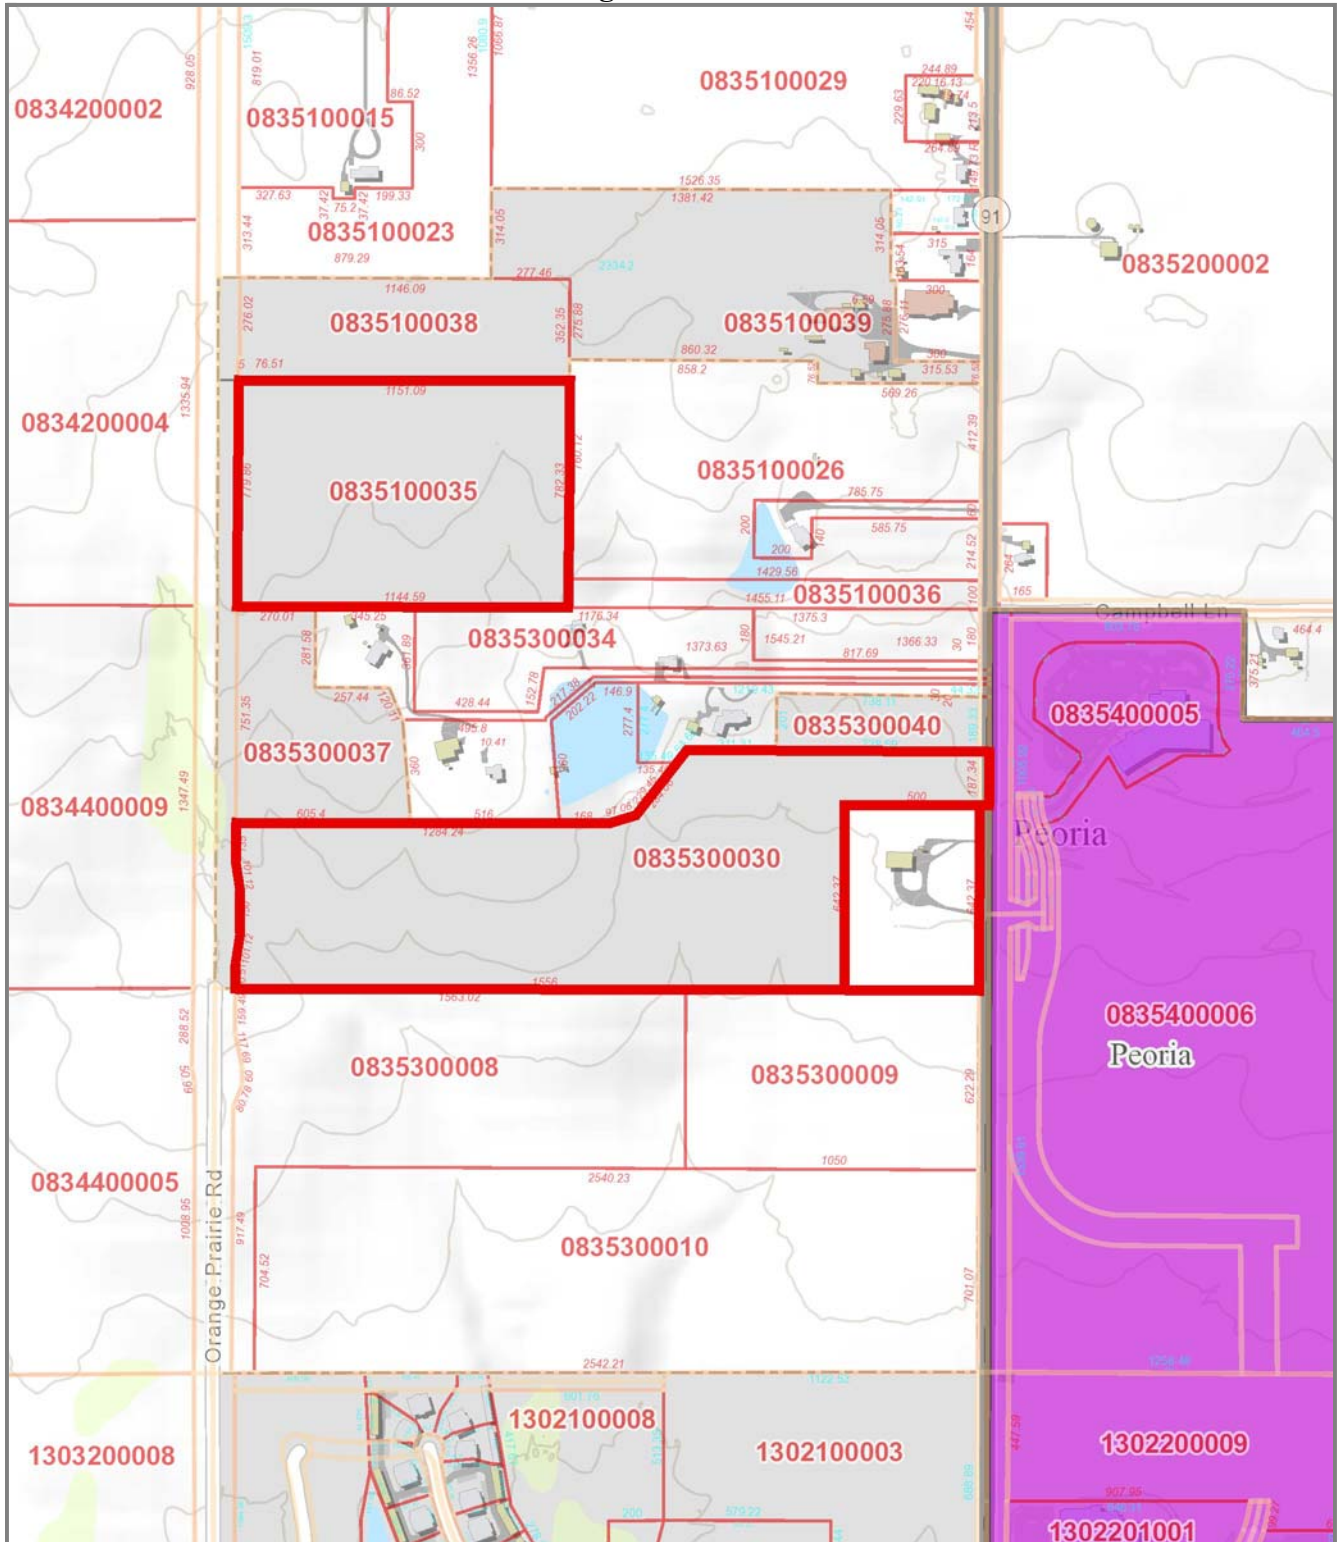

Big Shots Golf

Disclaimer: Data is provided 'as is' without warranty or any representation of accuracy, timeliness or completeness. The burden for determining fitness for, or the appropriateness for use, rests solely on the requester. The requester acknowledges and accepts the limitations of the Data, including the fact that the Data is in a constant state of maintenance. This website is NOT intended to be used for legal litigation or boundary disputes and is informational only. -Peoria County GIS Division

Map Scale
1 inch = 667 feet
 2/19/2019