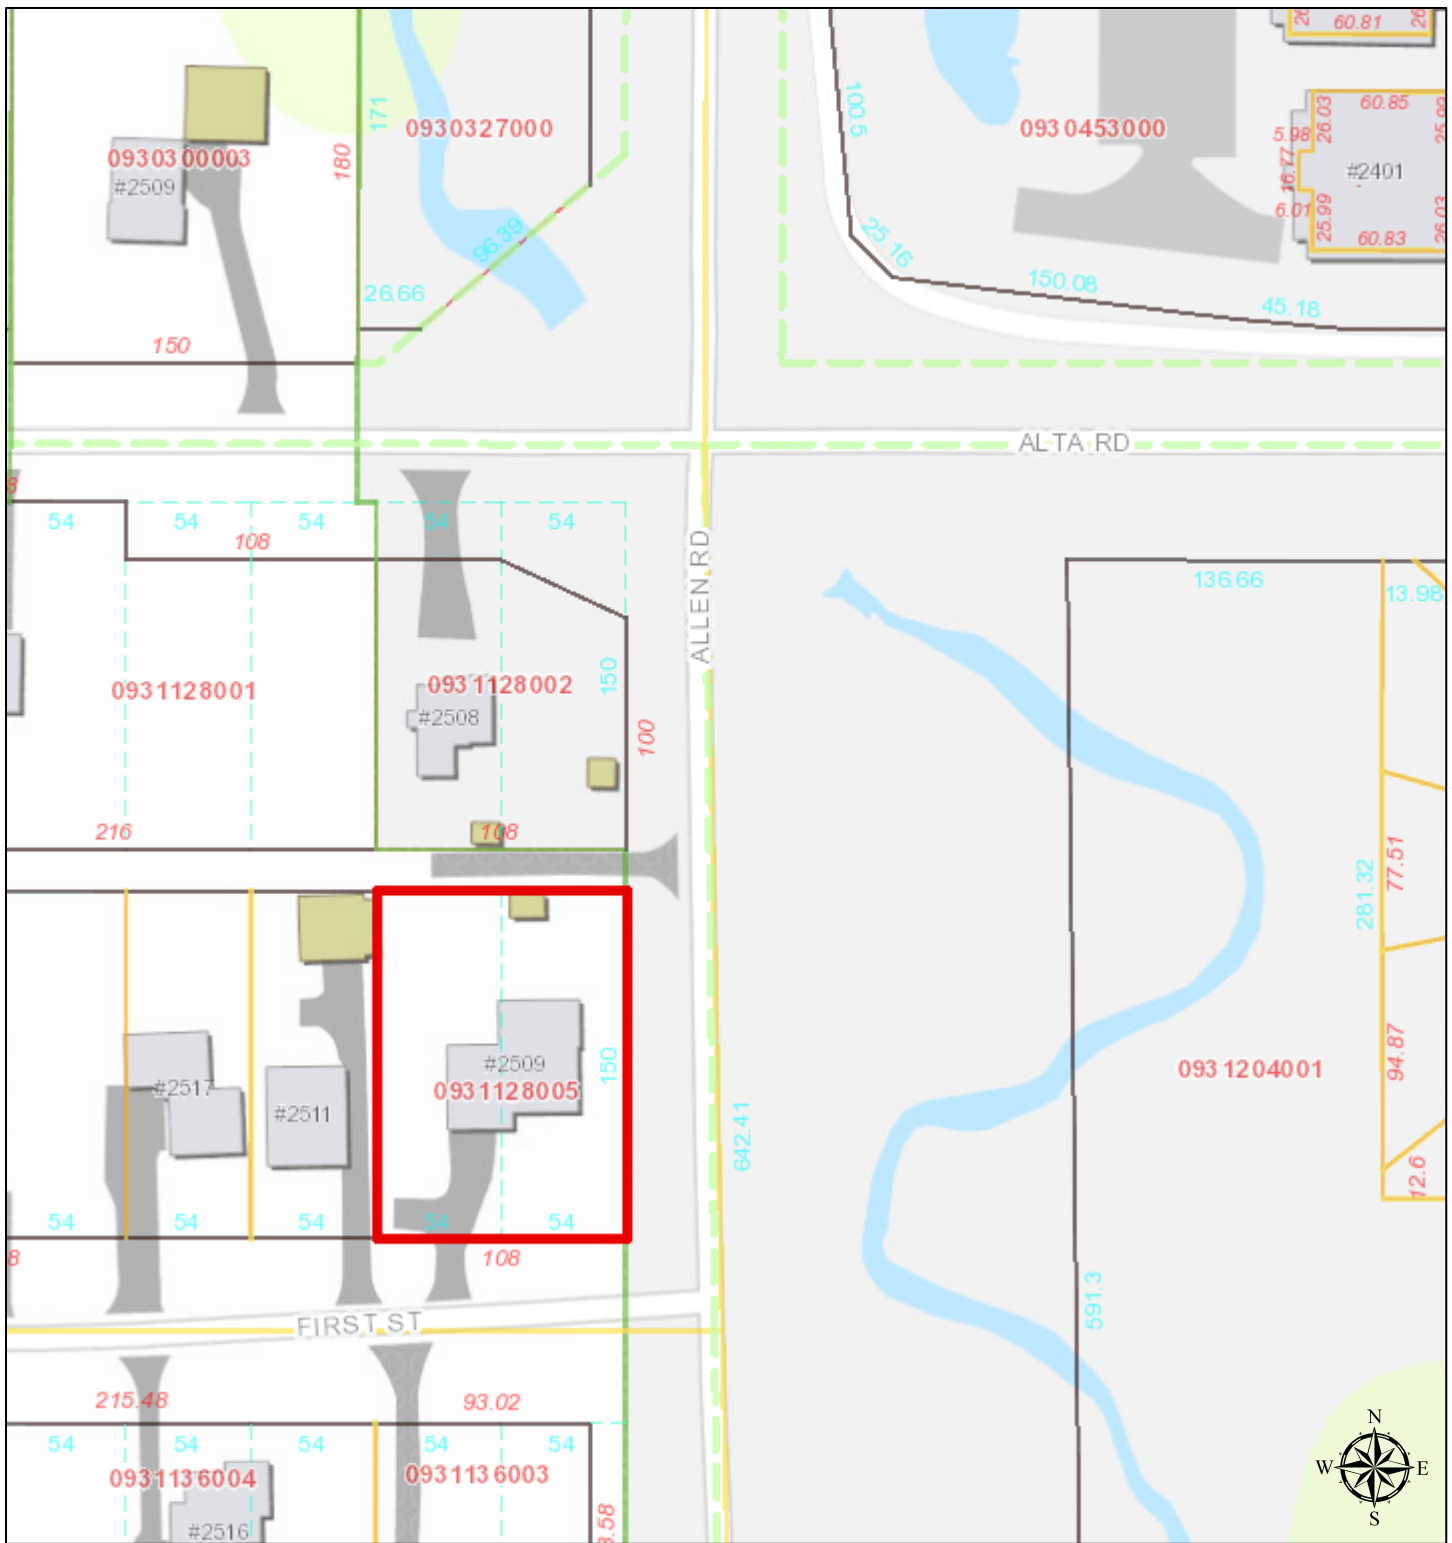

2509 W First St. Location Map

1 inch = 83 feet

Disclaimer: Data is provided 'as is' without warranty or any representation of accuracy, timeliness or completeness. The burden for determining fitness for, or the appropriateness for use, rests solely on the requester. The requester acknowledges and accepts the limitations of the Data, including the fact that the Data is in a constant state of maintenance. This website is NOT intended to be used for legal litigation or boundary disputes and is informational only. -Peoria County GIS Division