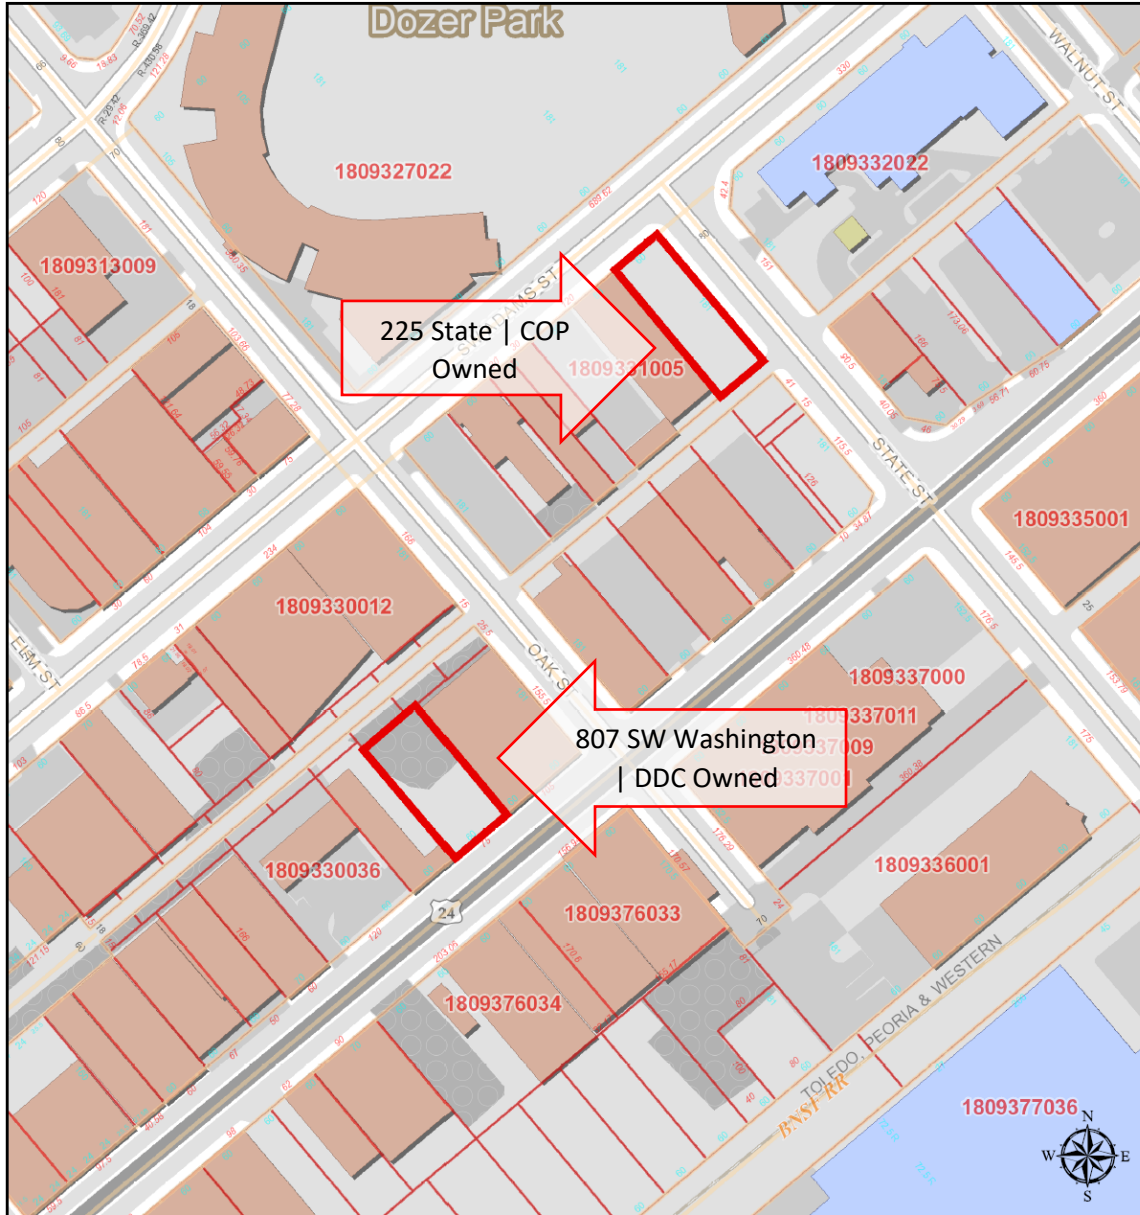

DDC and City of Peoria Real Estate Exchange

1 inch = 167 feet

Disclaimer: Data is provided 'as is' without warranty or any representation of accuracy, timeliness or completeness. The burden or determining fitness for, or the appropriateness for use, rests solely on the requester. The requester acknowledges and accepts the limitations of the Data, including the fact that the Data is in a constant state of maintenance. This website is NOT intended to be used for legal litigation or boundary disputes and is informational only. -Peoria County GIS Division

Peoria County, IL, HERE, USGS