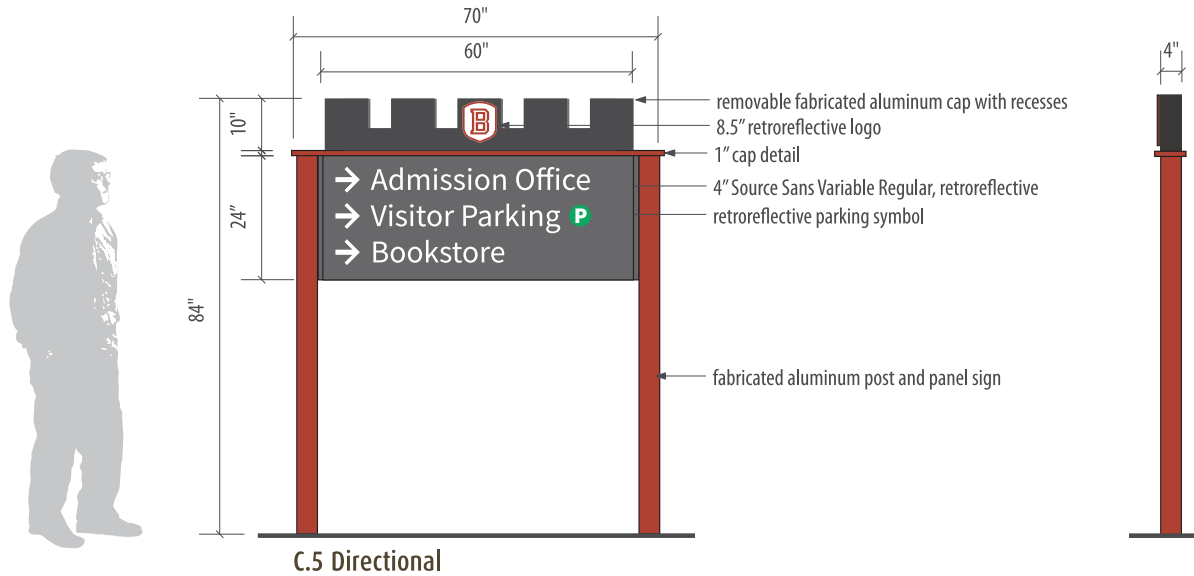

Client
Bradley University

Project
Exterior Signage

Sales Rep
Tom Wilcoxon

Drawn by
Dan Van Woert

Date
03/04/19

Revision
03/20/19 04/05/19 06/17/19
03/25/19 06/06/19 06/18/19

File Name:
Concept Drawings.ai

Scale:
3/8" = 1'-00"