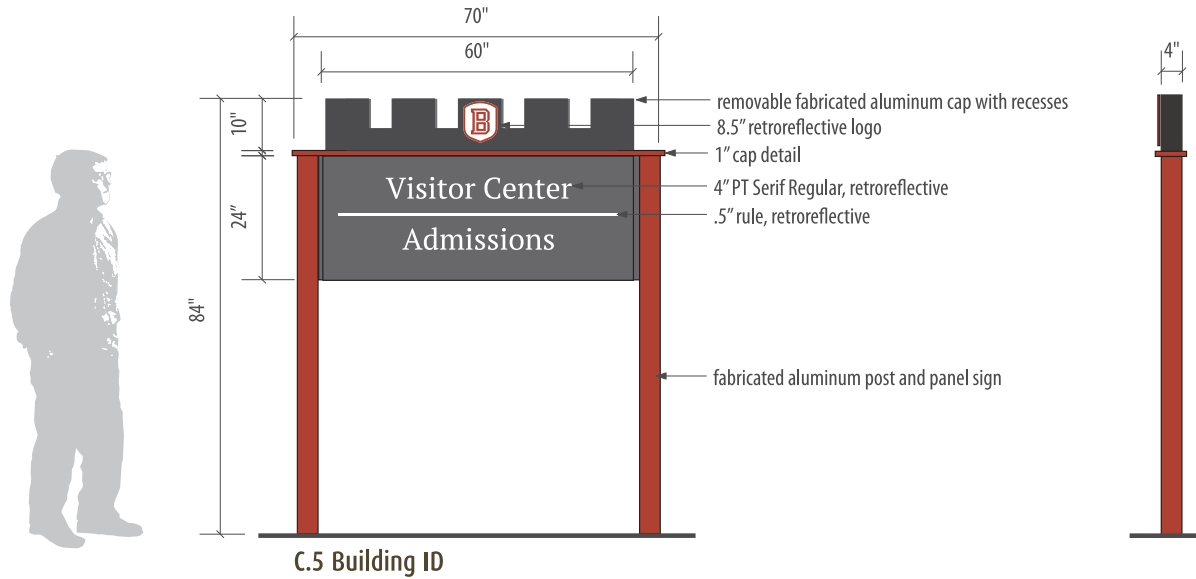

Client
Bradley University

Sales Rep
Tom Wilcoxon

Date
03/04/19

File Name:
Concept Drawings.ai

Project
Exterior Signage

Drawn by
Dan Van Woert

Revision
03/20/19
04/05/19

Scale:
1/2"=1'-0"