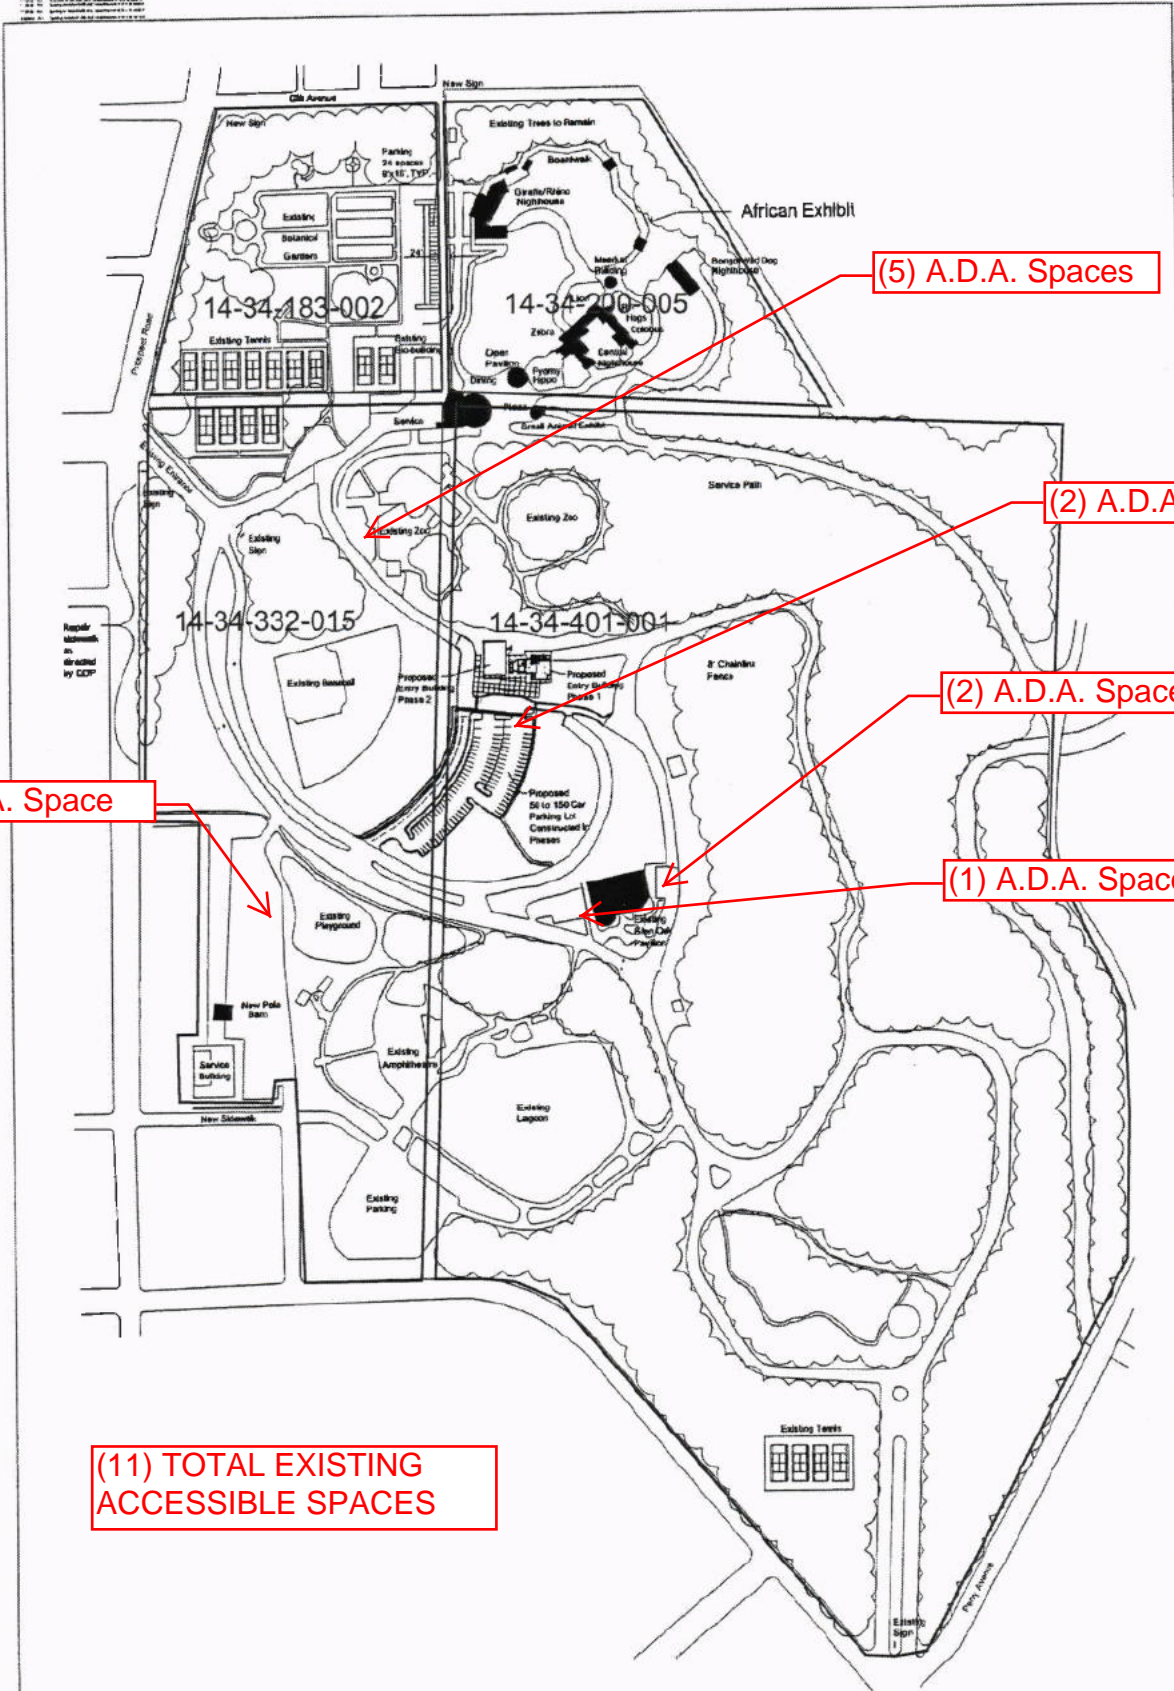

14-34-183-002
14-34-200-005
14-34-332-015
14-34-401-001

(5) A.D.A. Spaces

(2) A.D.A. Spaces

(2) A.D.A. Spaces

(1) A.D.A. Space

(1) A.D.A. Space

(11) TOTAL EXISTING ACCESSIBLE SPACES

ZOO EXPANSION AT:
GLEN OAK PARK
PLEASURE DRIVEWAY AND PARK DISTRICT OF PEORIA, ILLINOIS

DRAWN BY: MJF - REVISED SDK	APPROVED:	
SCALE: 1" = 120'	DATE: REV. 07/24/11	SHEET: