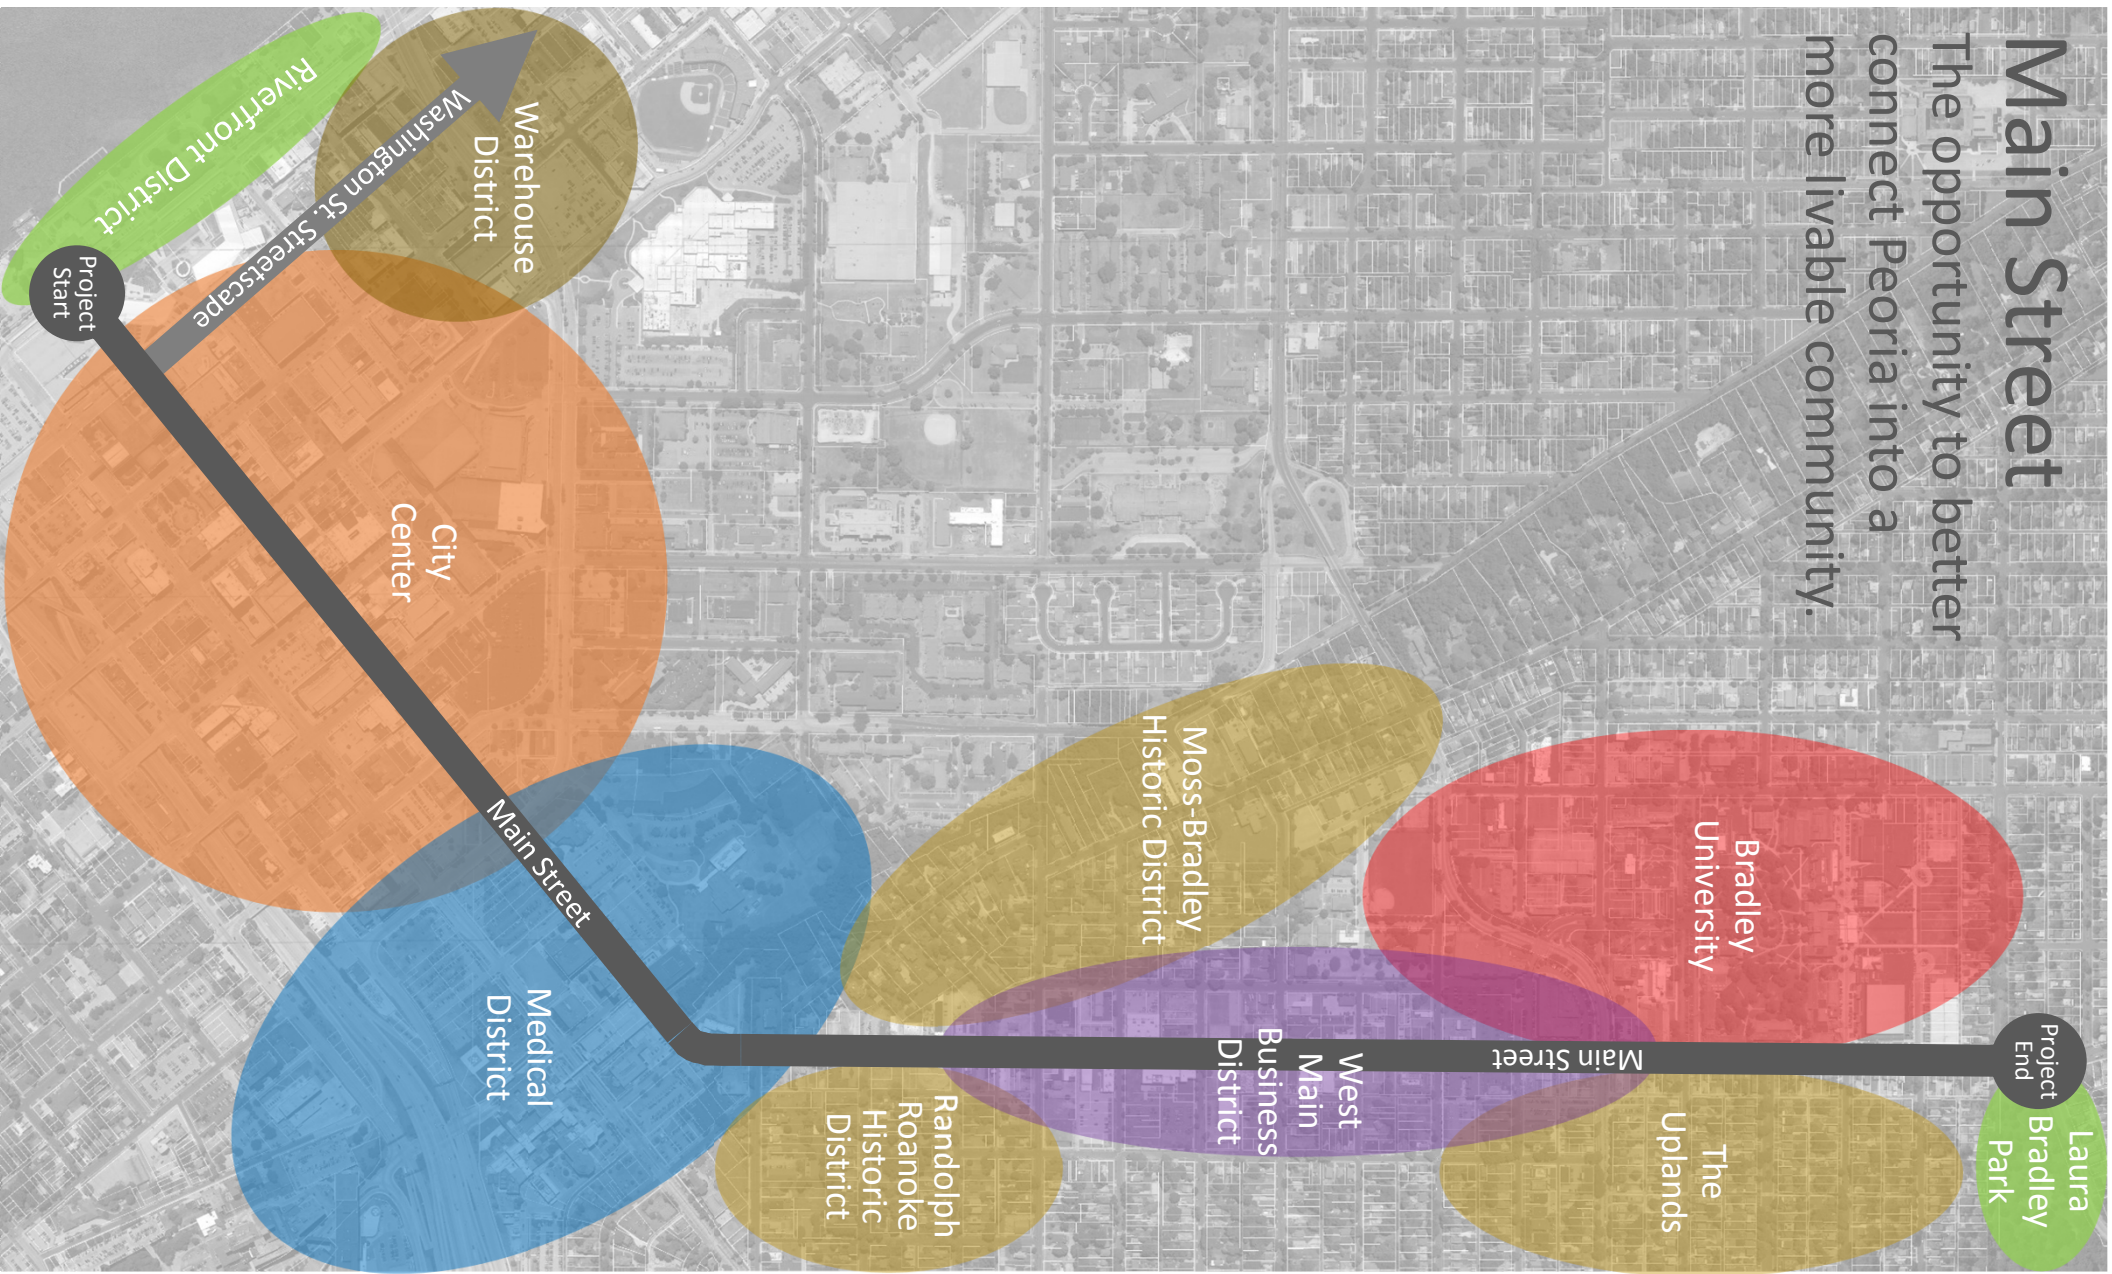

# Main Street

The opportunity to better connect Peoria into a more livable community.

Project End  
Laura Bradley Park

Bradley University

The Uplands

West Main Business District

Moss-Bradley Historic District

Randolph Roanoke Historic District

Medical District

City Center

Warehouse District

Riverfront District

Project Start

Washington St. Streetscape

Main Street

Main Street