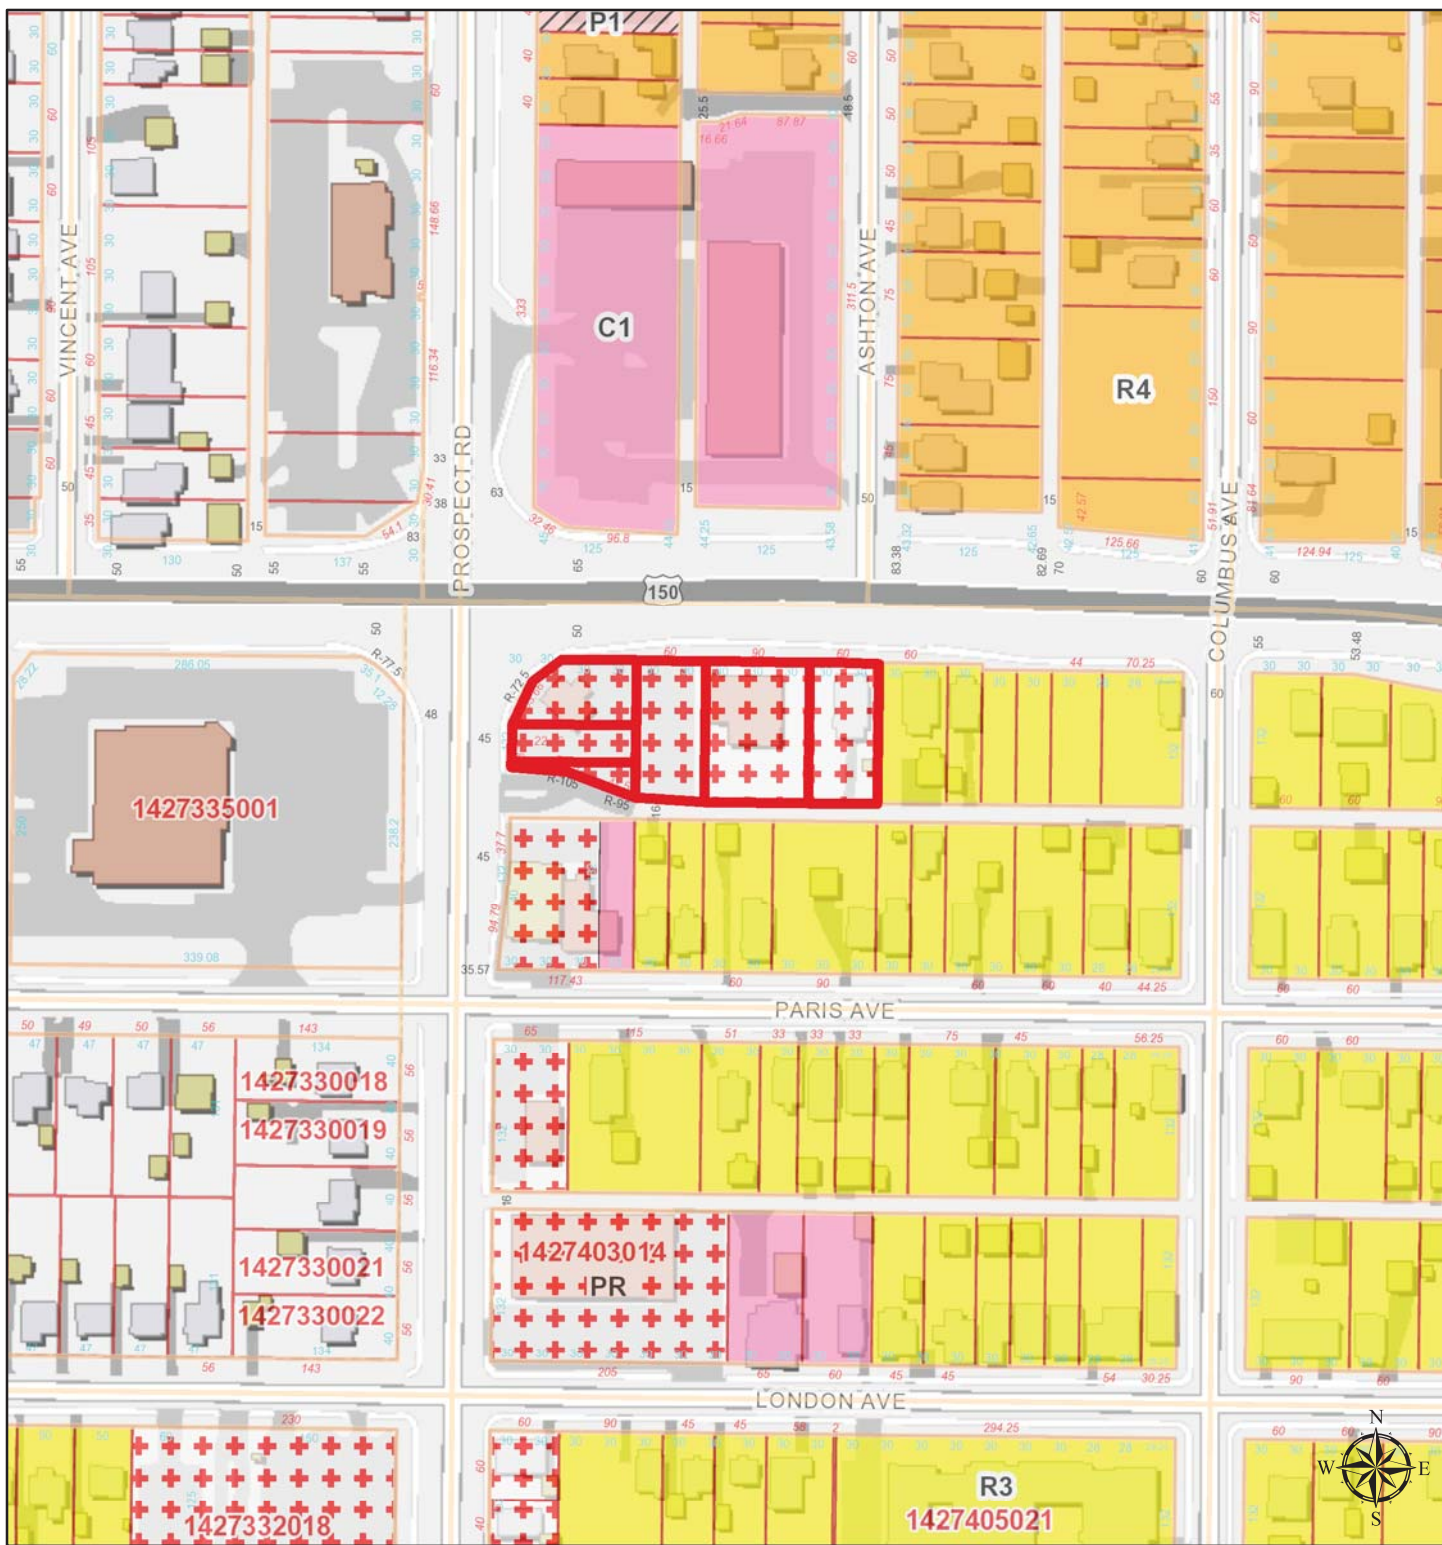

Prospect and War Memorial Rezoning

1 inch = 167 feet

Disclaimer: Data is provided 'as is' without warranty or any representation of accuracy, timeliness or completeness. The burden for determining fitness for, or the appropriateness for use, rests solely on the requester. The requester acknowledges and accepts the limitations of the Data, including the fact that the Data is in a constant state of maintenance. This website is NOT intended to be used for legal litigation or boundary disputes and is informational only. -Peoria County GIS Division