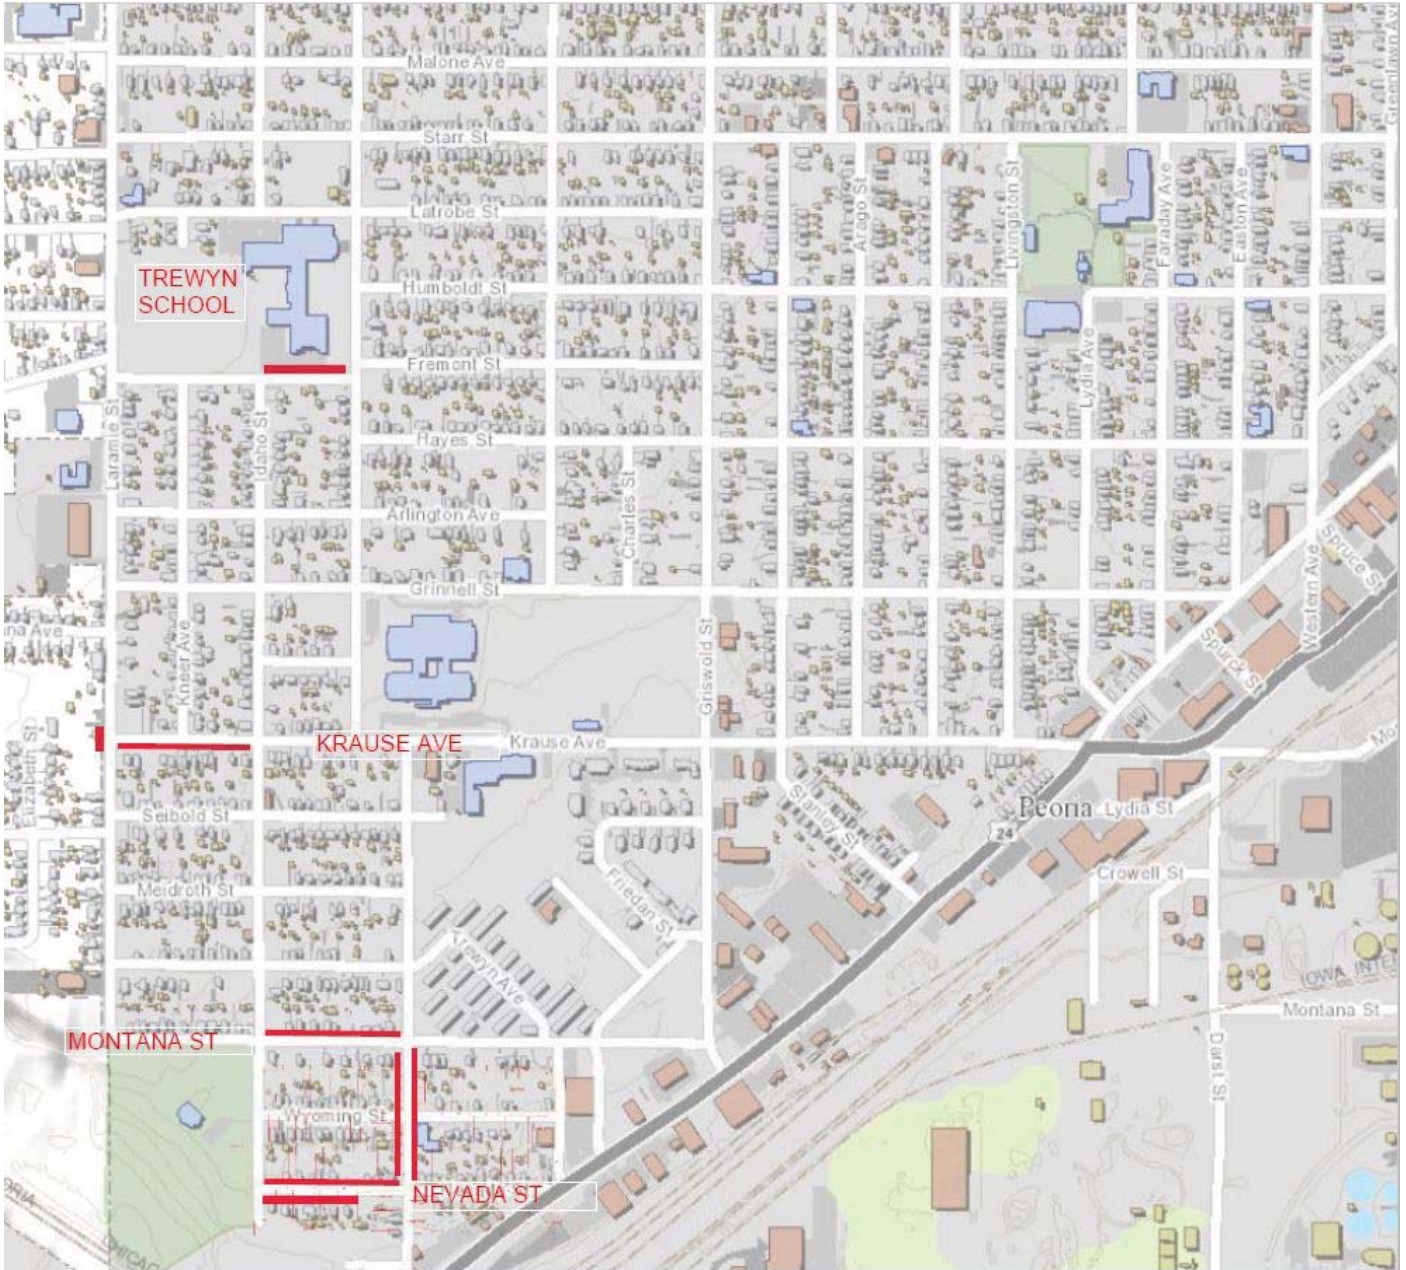

PROJECT SITES

Planned locations of Work

Primary Street & side	From	To
Fremont St, north side	Idaho Street	Folkers Avenue
Laramie Street, west side	North of Krause Avenue	Krause Avenue
Krause Avenue, south side	Laramie Street	Idaho Street
Montana Street, north side	Idaho Street	Oregon Street
Oregon Street, both sides	Montana Street	Nevada Street
Nevada Street, both sides	Idaho Street	Oregon Street