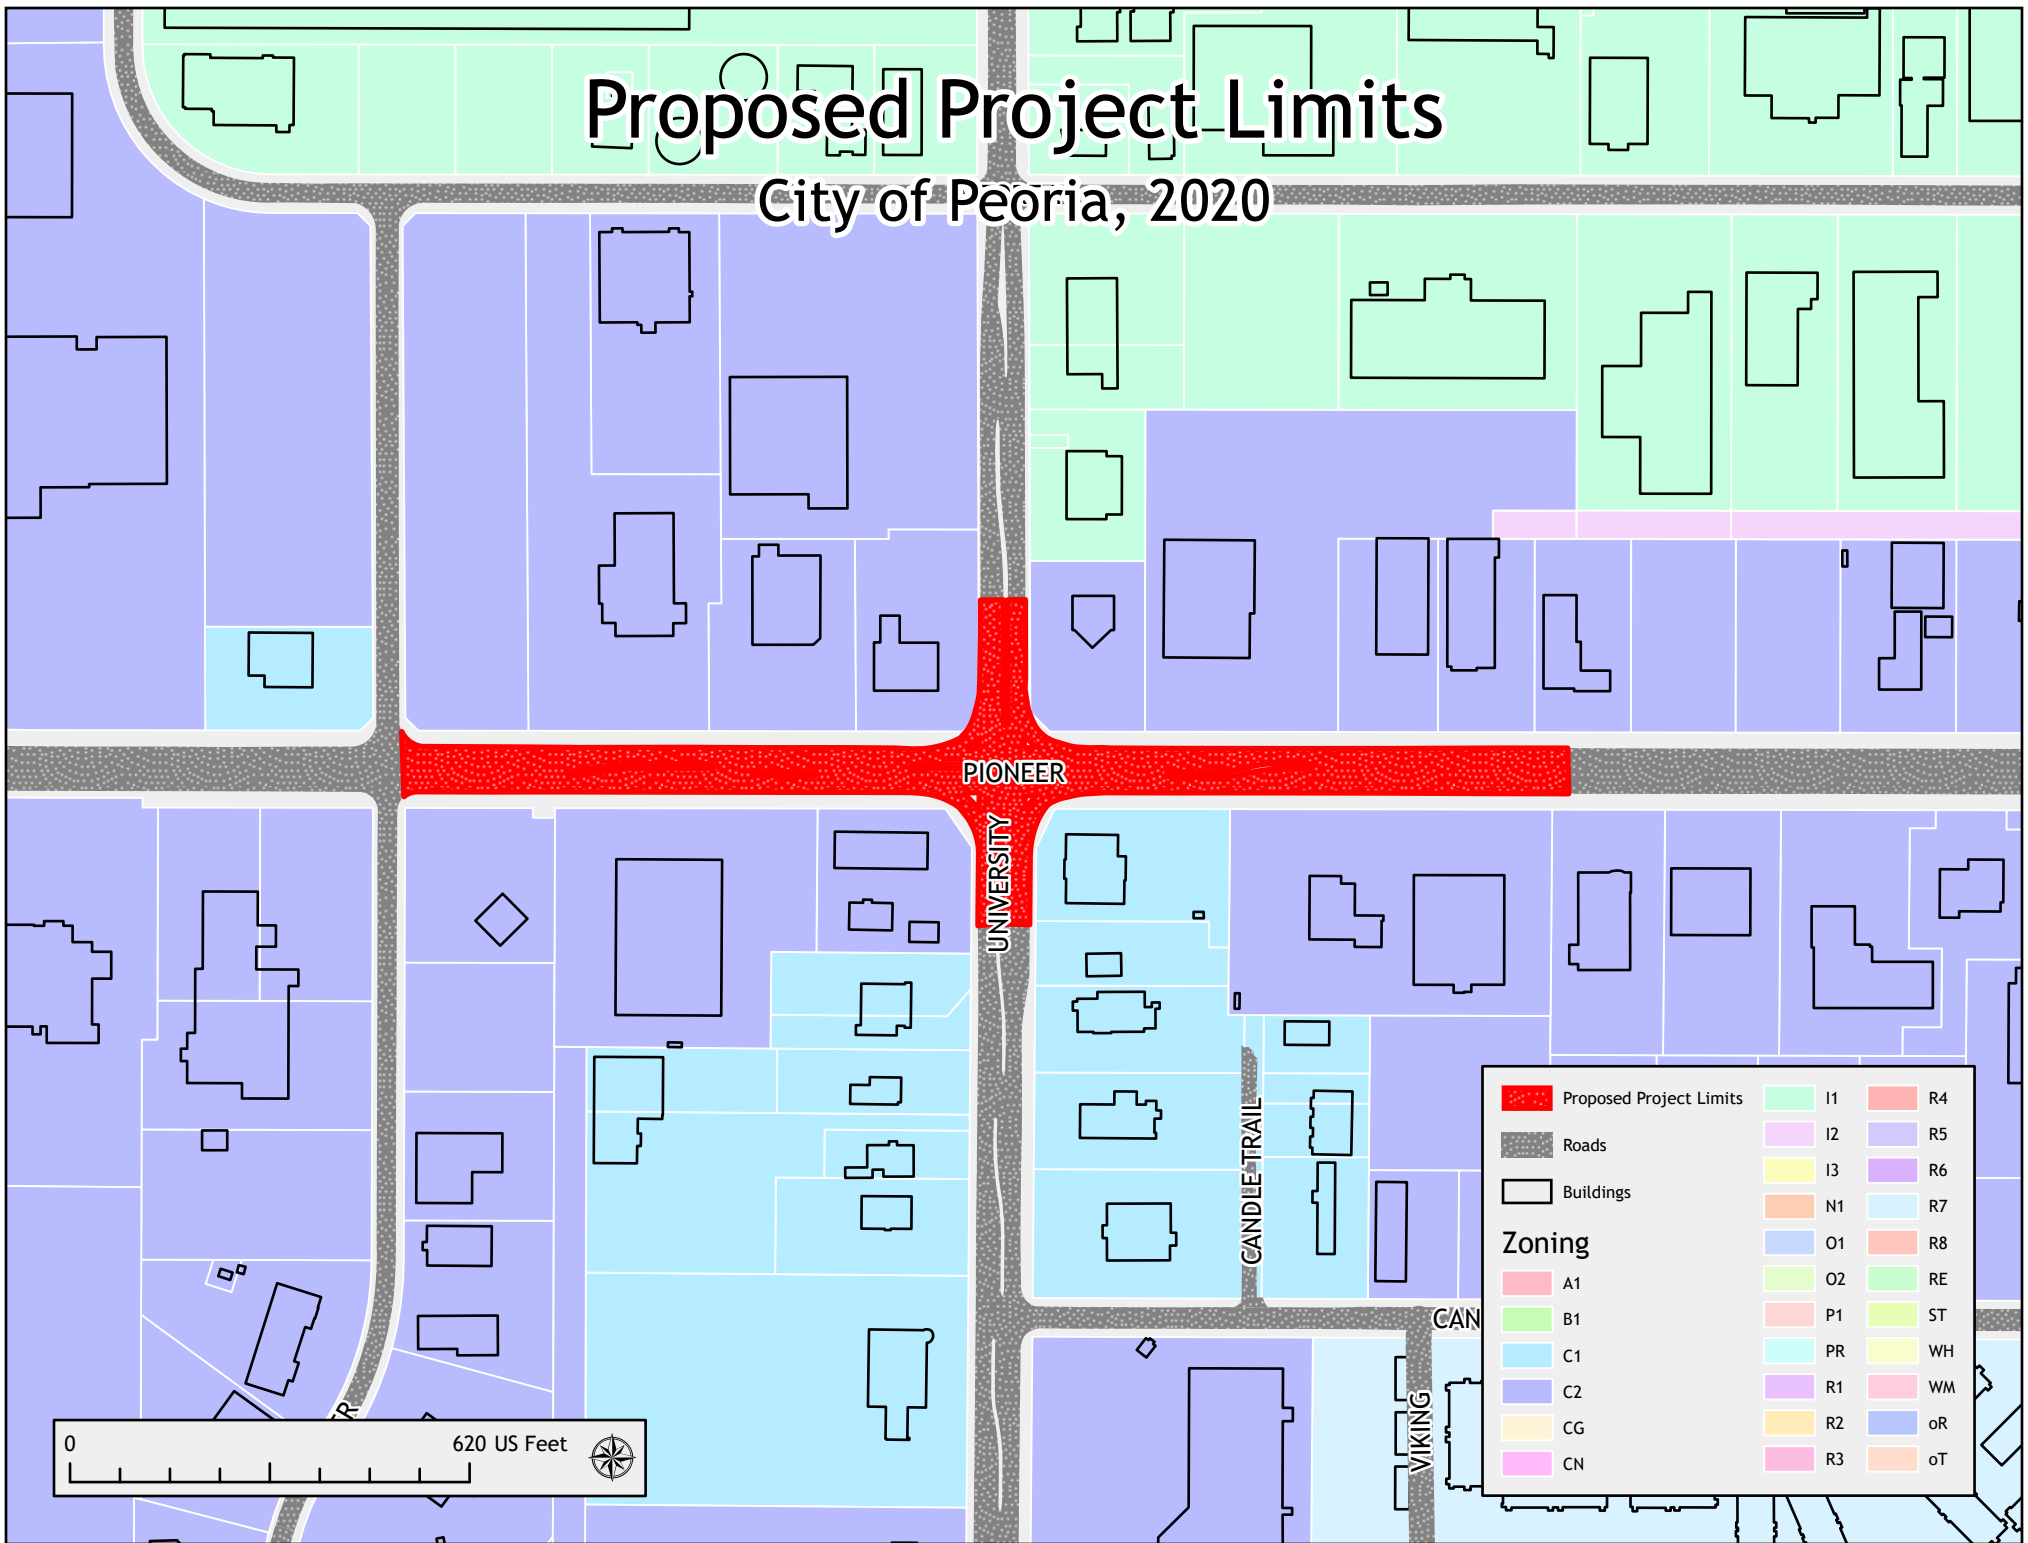

Proposed Project Limits

City of Peoria, 2020

	Proposed Project Limits		I1		R4
	Roads		I2		R5
	Buildings		I3		R6
Zoning			N1		R7
	A1		O1		R8
	B1		O2		RE
	C1		PR		ST
	C2		R1		WH
	CG		R2		WM
	CN		R3		oR
					oT