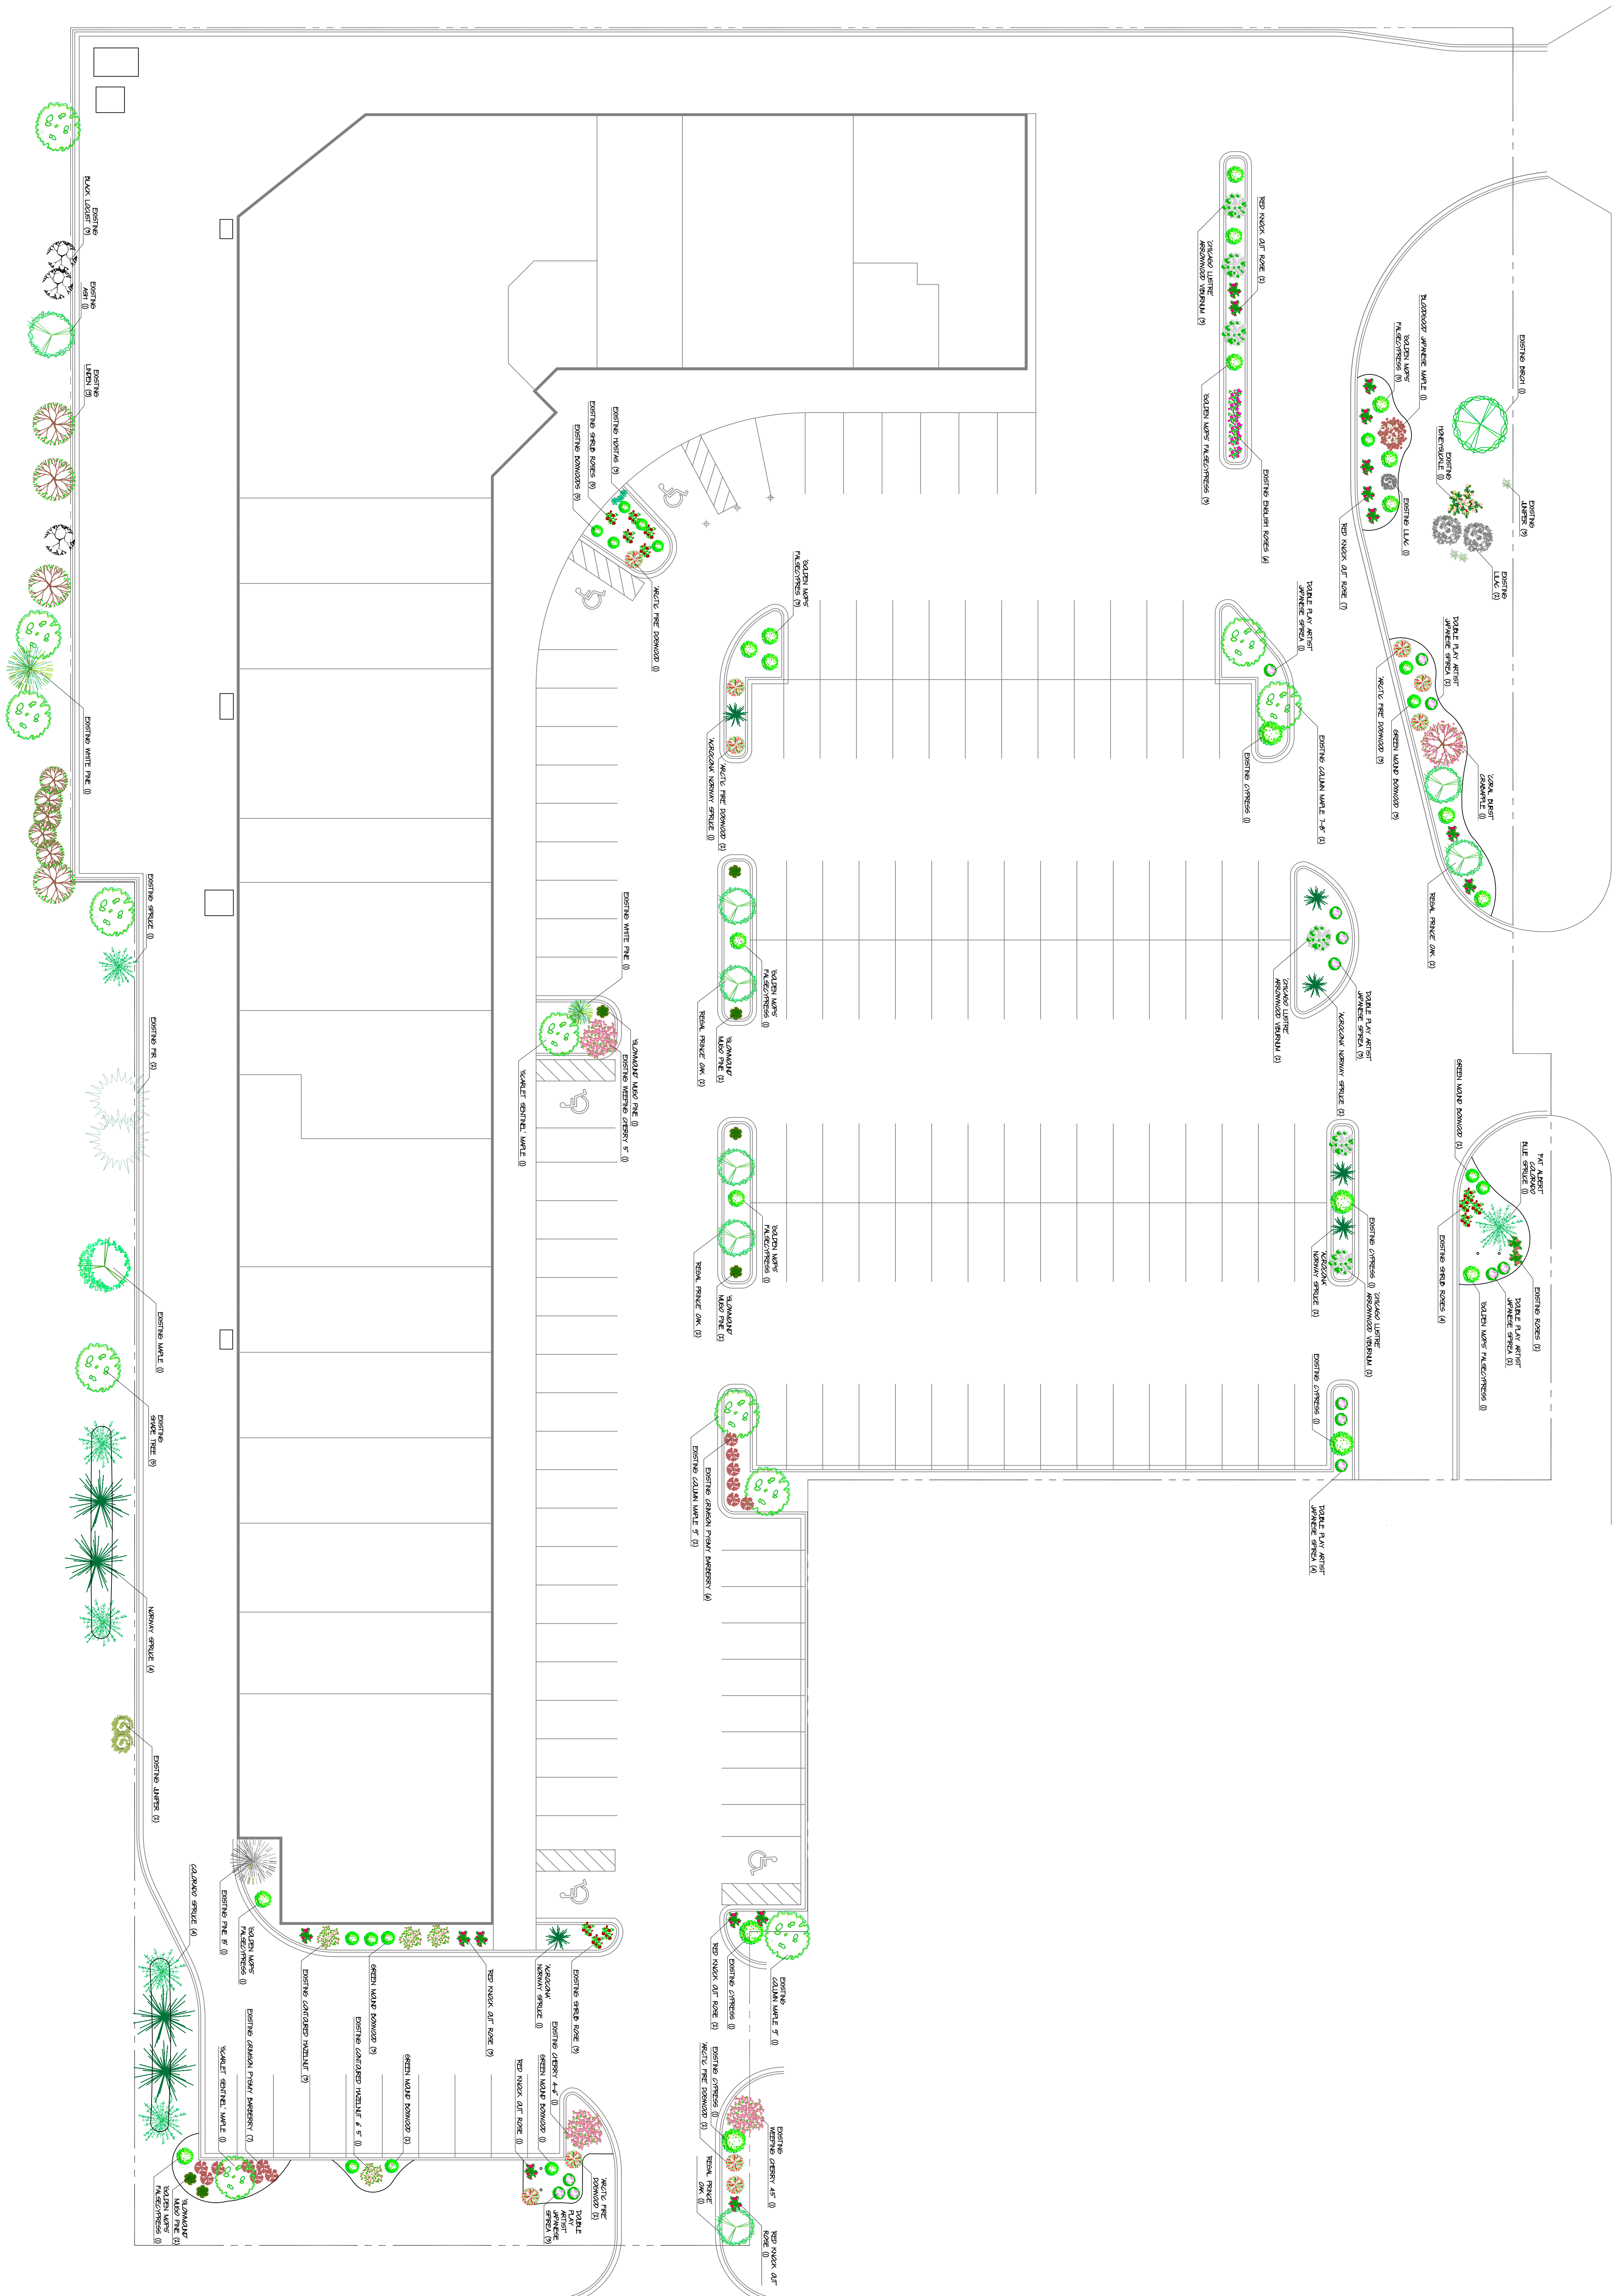

PIONEER PARKWAY

KNOXVILLE AVENUE

DATE	TYPE
07-08-14	
07-31-14	rev.

JOB INFORMATION:
 Scale: 1"=16'
 Sales: JH
 Design: JH
 File: Mt Hawley Court.dwg

MT. HAWLEY COURT

7815 N. KNOXVILLE AVE, PEORIA, IL
 RUSS WALDSCHMIDT
LANDSCAPE PLAN

8020 Shade Tree Drive
 Peoria, IL 61615
 Phone: (309) 691-4561
 Fax: (309) 692-7125
 Web: www.HoerrNursery.com

LANDSCAPE PLAN
 SCALE:
 1"=16'
 PAGE #:
 LA-1.0