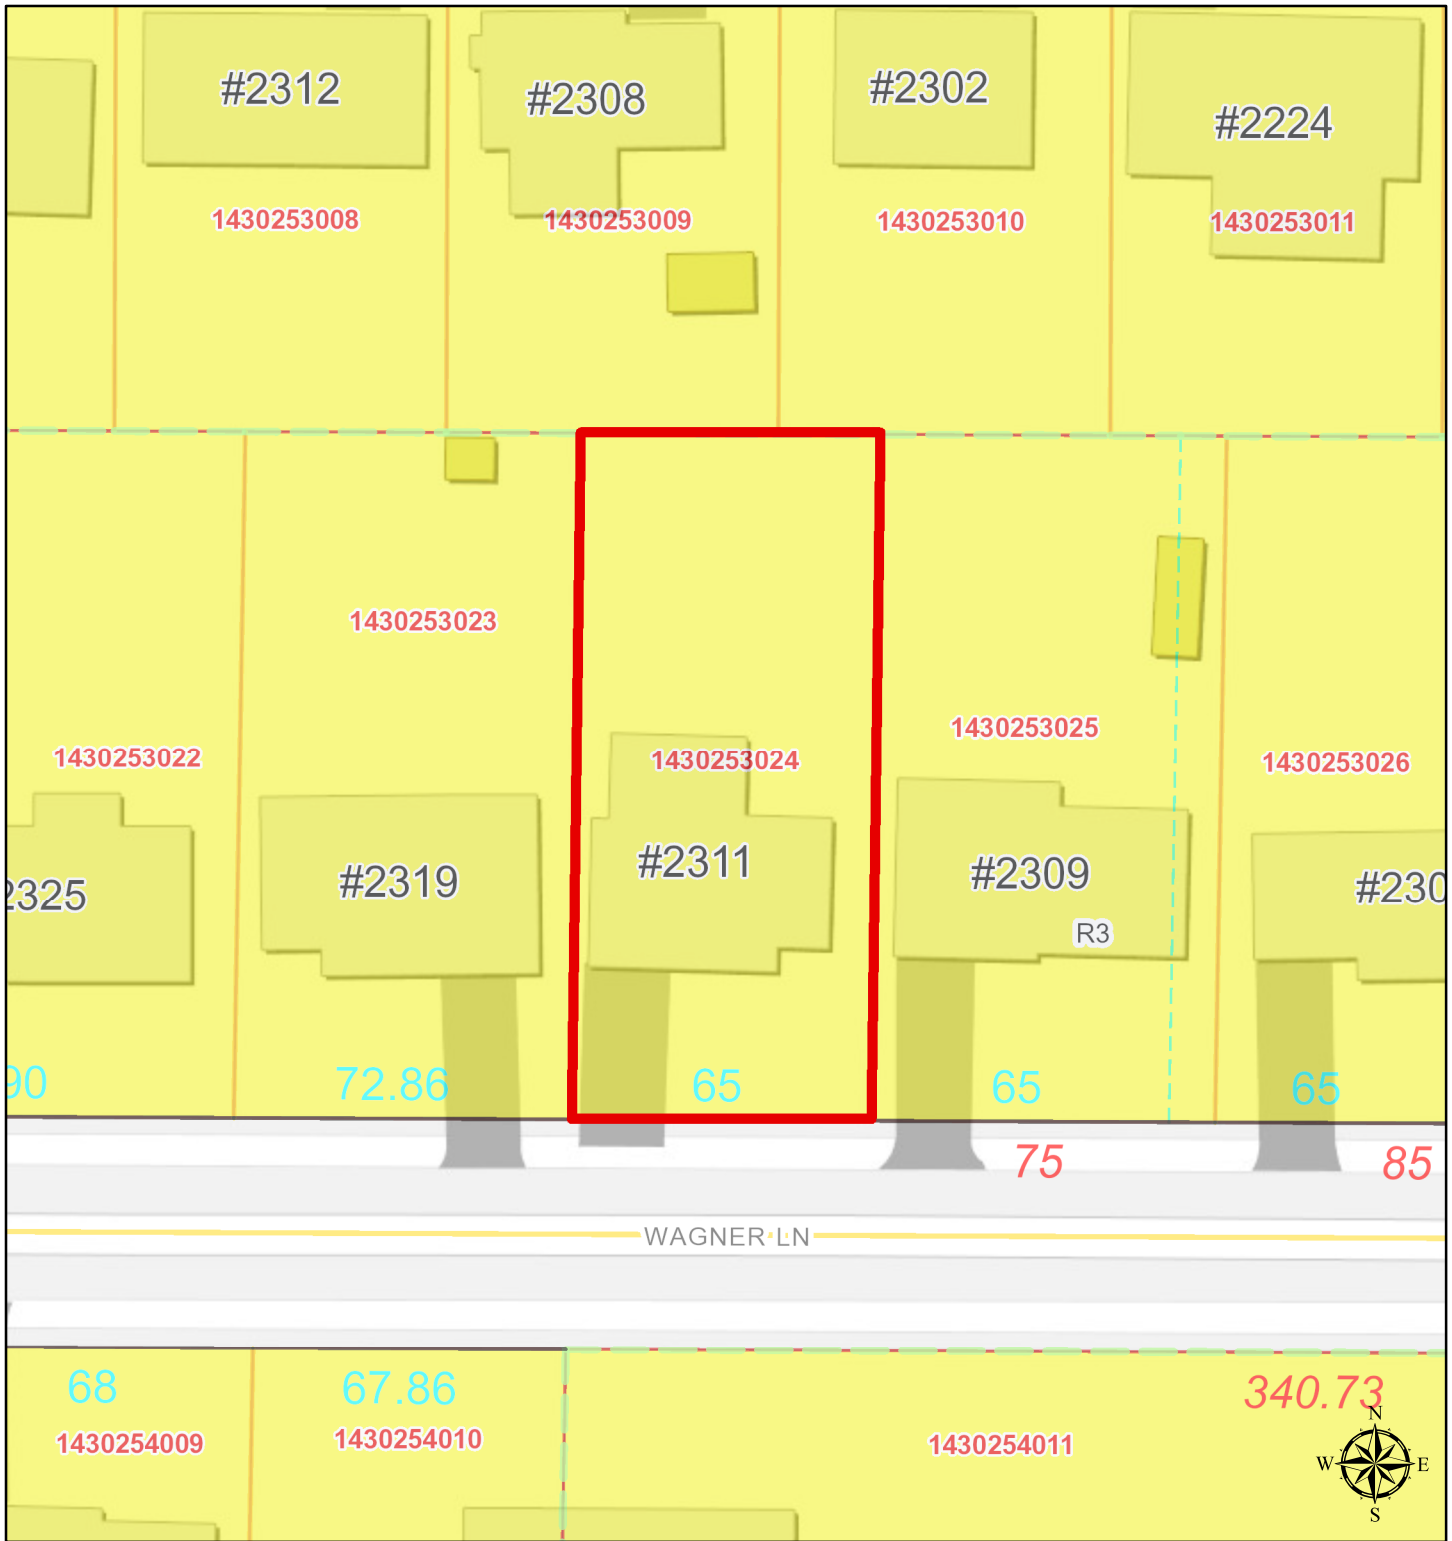

PZ 15-9. 2311 W Wagner Ln.

1 inch = 42 feet

Disclaimer: Data is provided 'as is' without warranty or any representation of accuracy, timeliness or completeness. The burden for determining fitness for, or the appropriateness for use, rests solely on the requester. The requester acknowledges and accepts the limitations of the Data, including the fact that the Data is in a constant state of maintenance. This website is NOT intended to be used for legal litigation or boundary disputes and is informational only. -Peoria County GIS Division

County of Peoria, City of Peoria, Greater Peoria Sanitary District, Limestone Township, HERE, Village of Bartonville, Village of Bellevue, US Census Bureau, USGS