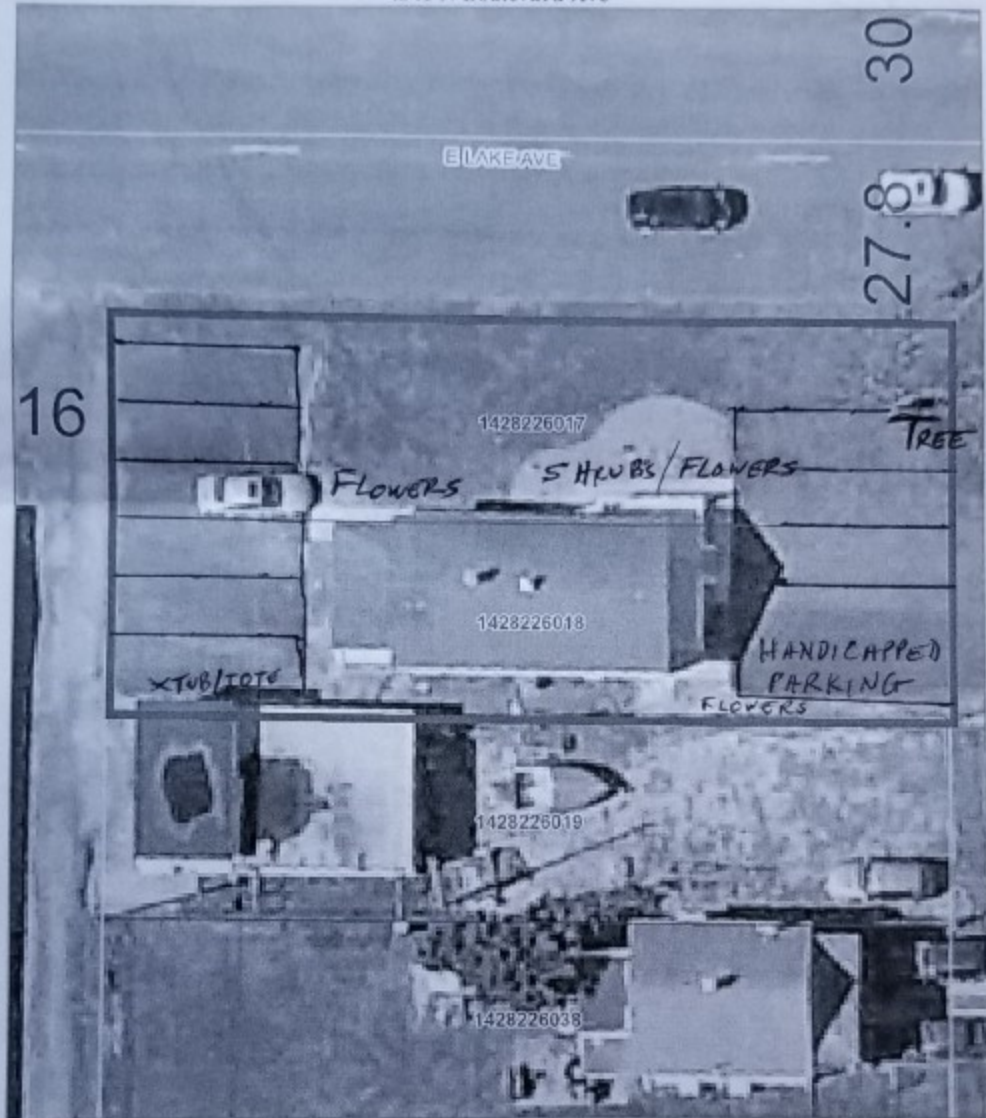

4241 N Boulevard Ave

Disclaimer: Data is provided 'as is' without warranty or any representation of accuracy, timeliness or completeness. The burden for determining fitness for, or the appropriateness for use, rests solely on the requester. The requester acknowledges and accepts the limitations of the Data, including the fact that the Data is in a constant state of maintenance. This website is NOT intended to be used for legal litigation or boundary disputes and is informational only. -Peoria County GIS Division

Map Scale  
1 inch = 21 feet

7/8/2020

Parking space  
Handicapped 16 w x 18 1/2 L  
Reg. 8 1/2 w x 18 1/2 L