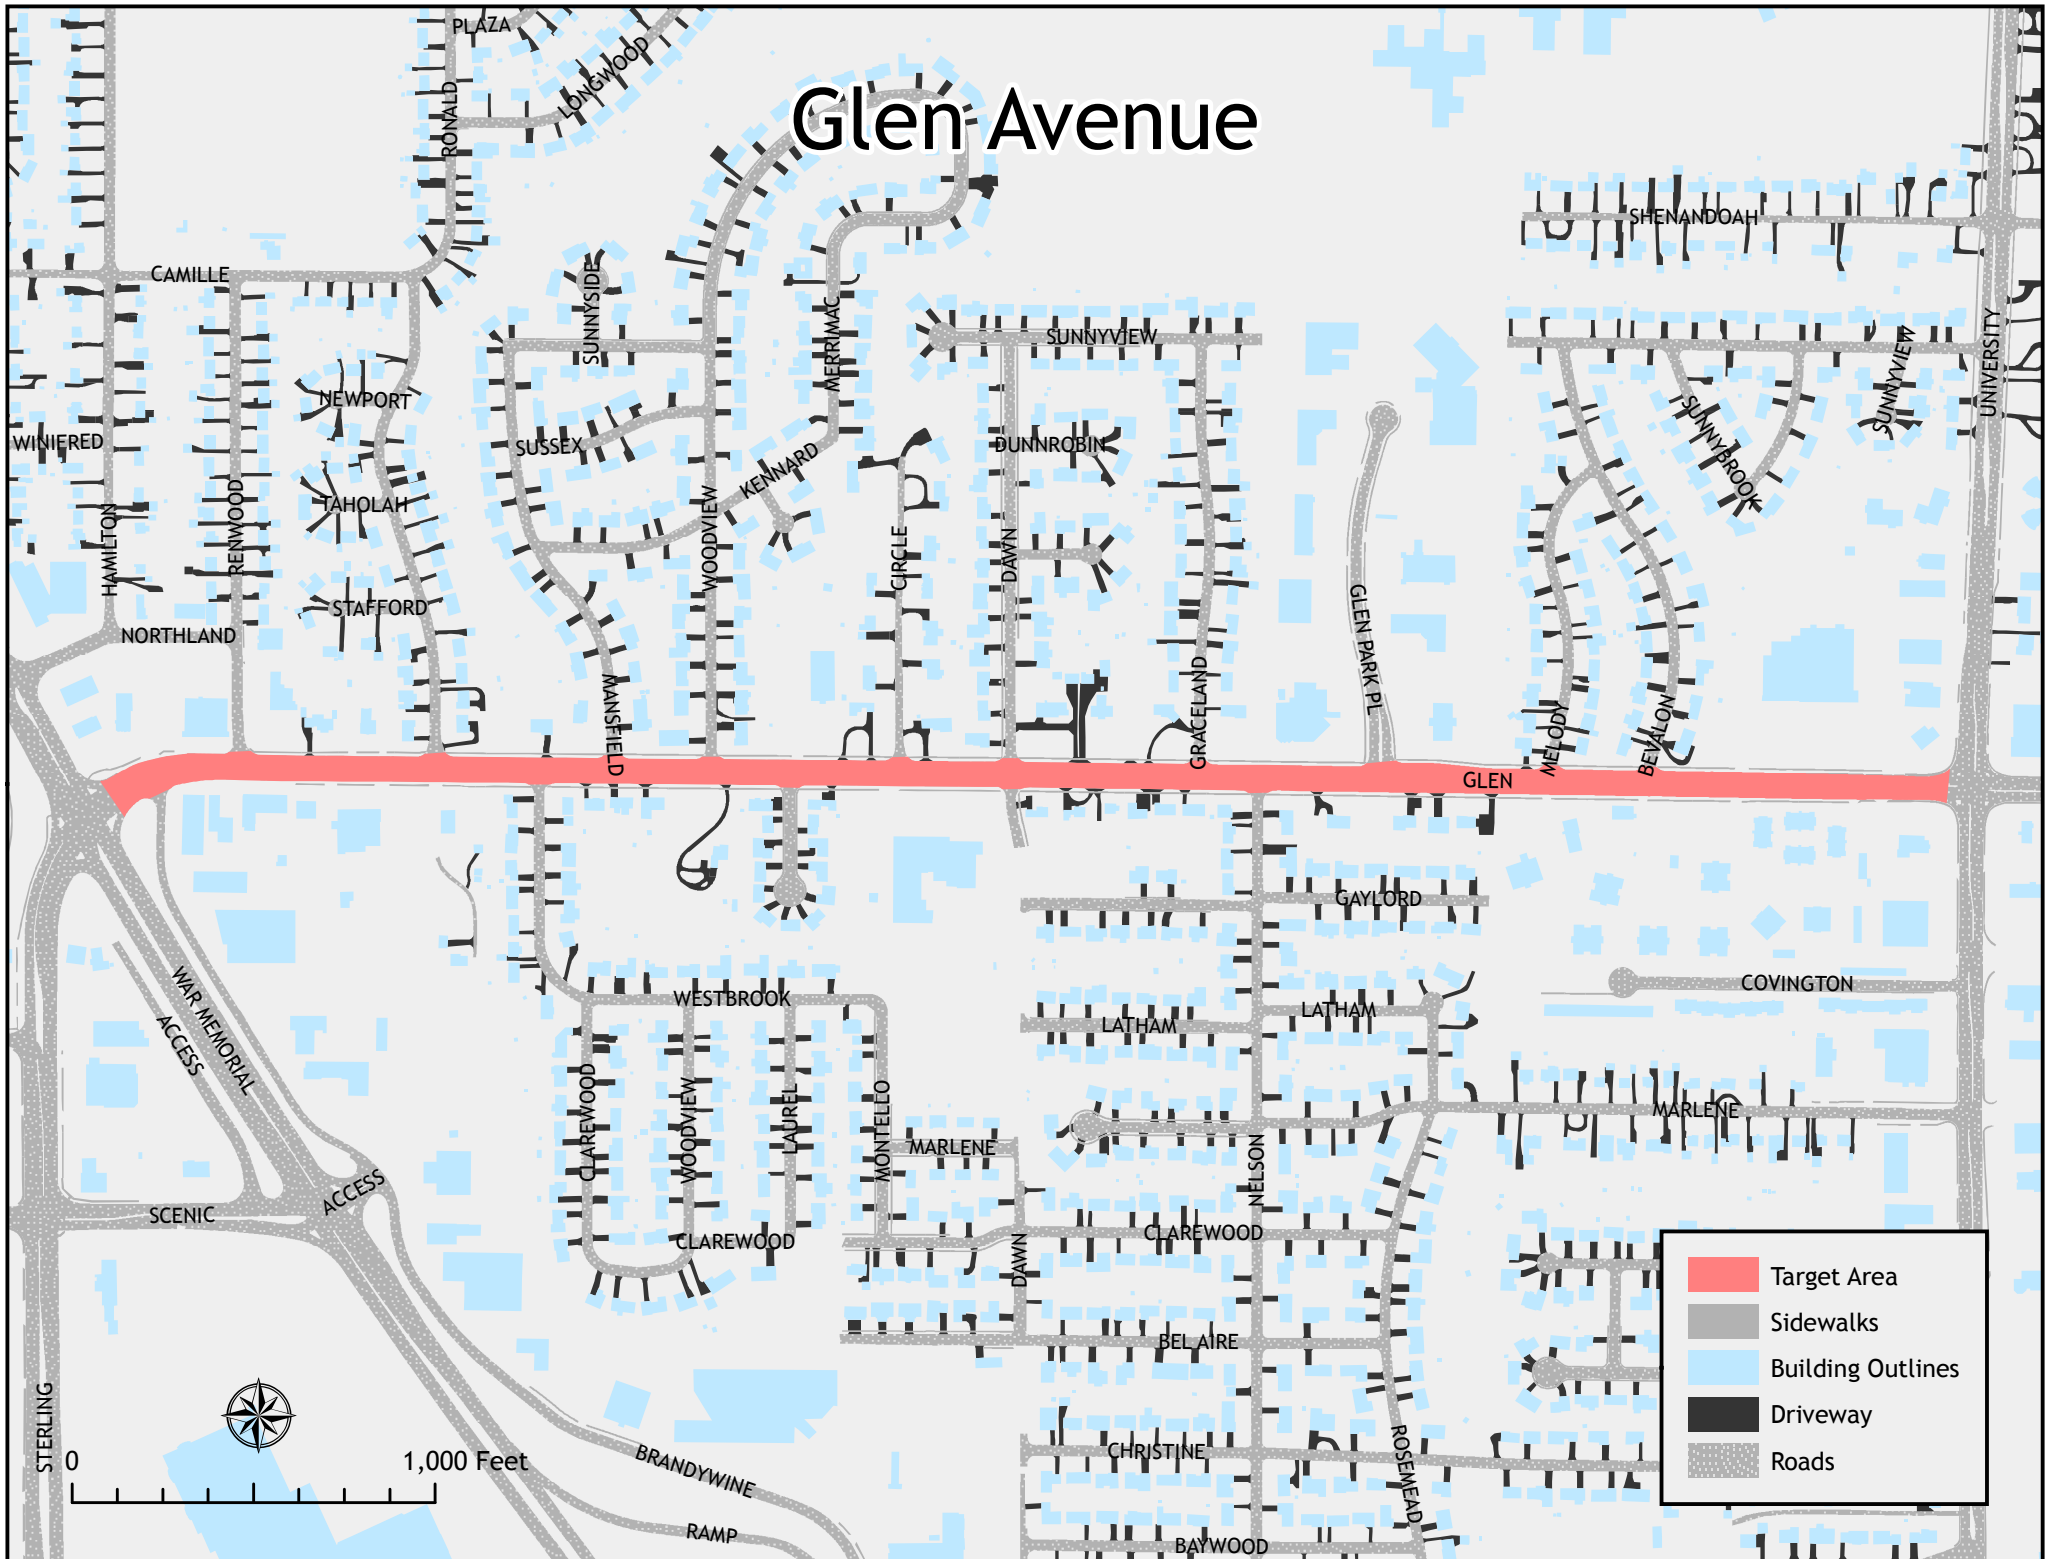

Glen Avenue

- Target Area
- Sidewalks
- Building Outlines
- Driveway
- Roads

0 1,000 Feet