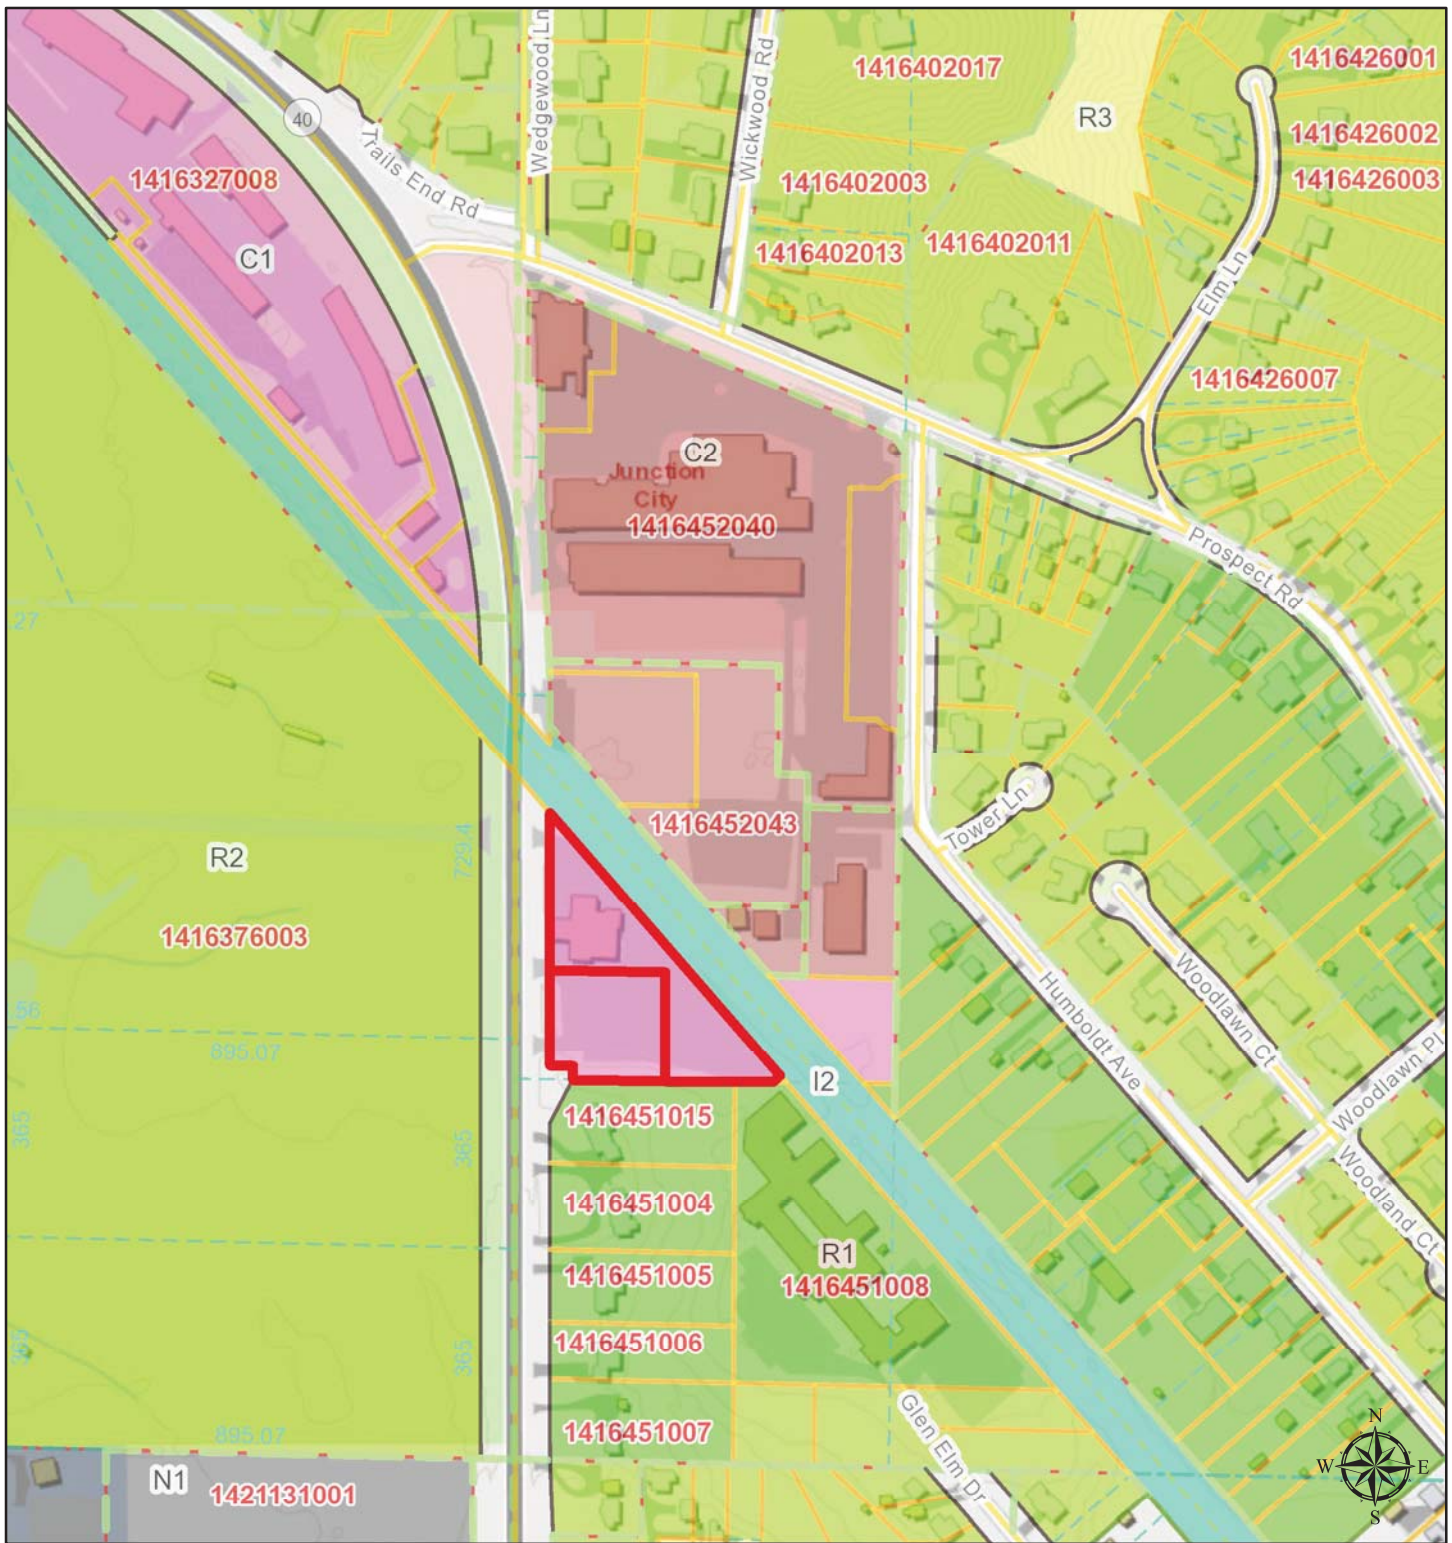

PZ 15-5 - 5712-5720 N Knoxville Avenue Surrounding Zoning

1 inch = 333 feet

Disclaimer: Data is provided 'as is' without warranty or any representation of accuracy, timeliness or completeness. The burden for determining fitness for, or the appropriateness for use, rests solely on the requester. The requester acknowledges and accepts the limitations of the Data, including the fact that the Data is in a constant state of maintenance. This website is NOT intended to be used for legal litigation or boundary disputes and is informational only. -Peoria County GIS Division

County of Peoria, City of Peoria, Greater Peoria Sanitary District, Limestone Township, HERE, Village of Bartonville, Village of Bellevue, US Census Bureau, USGS