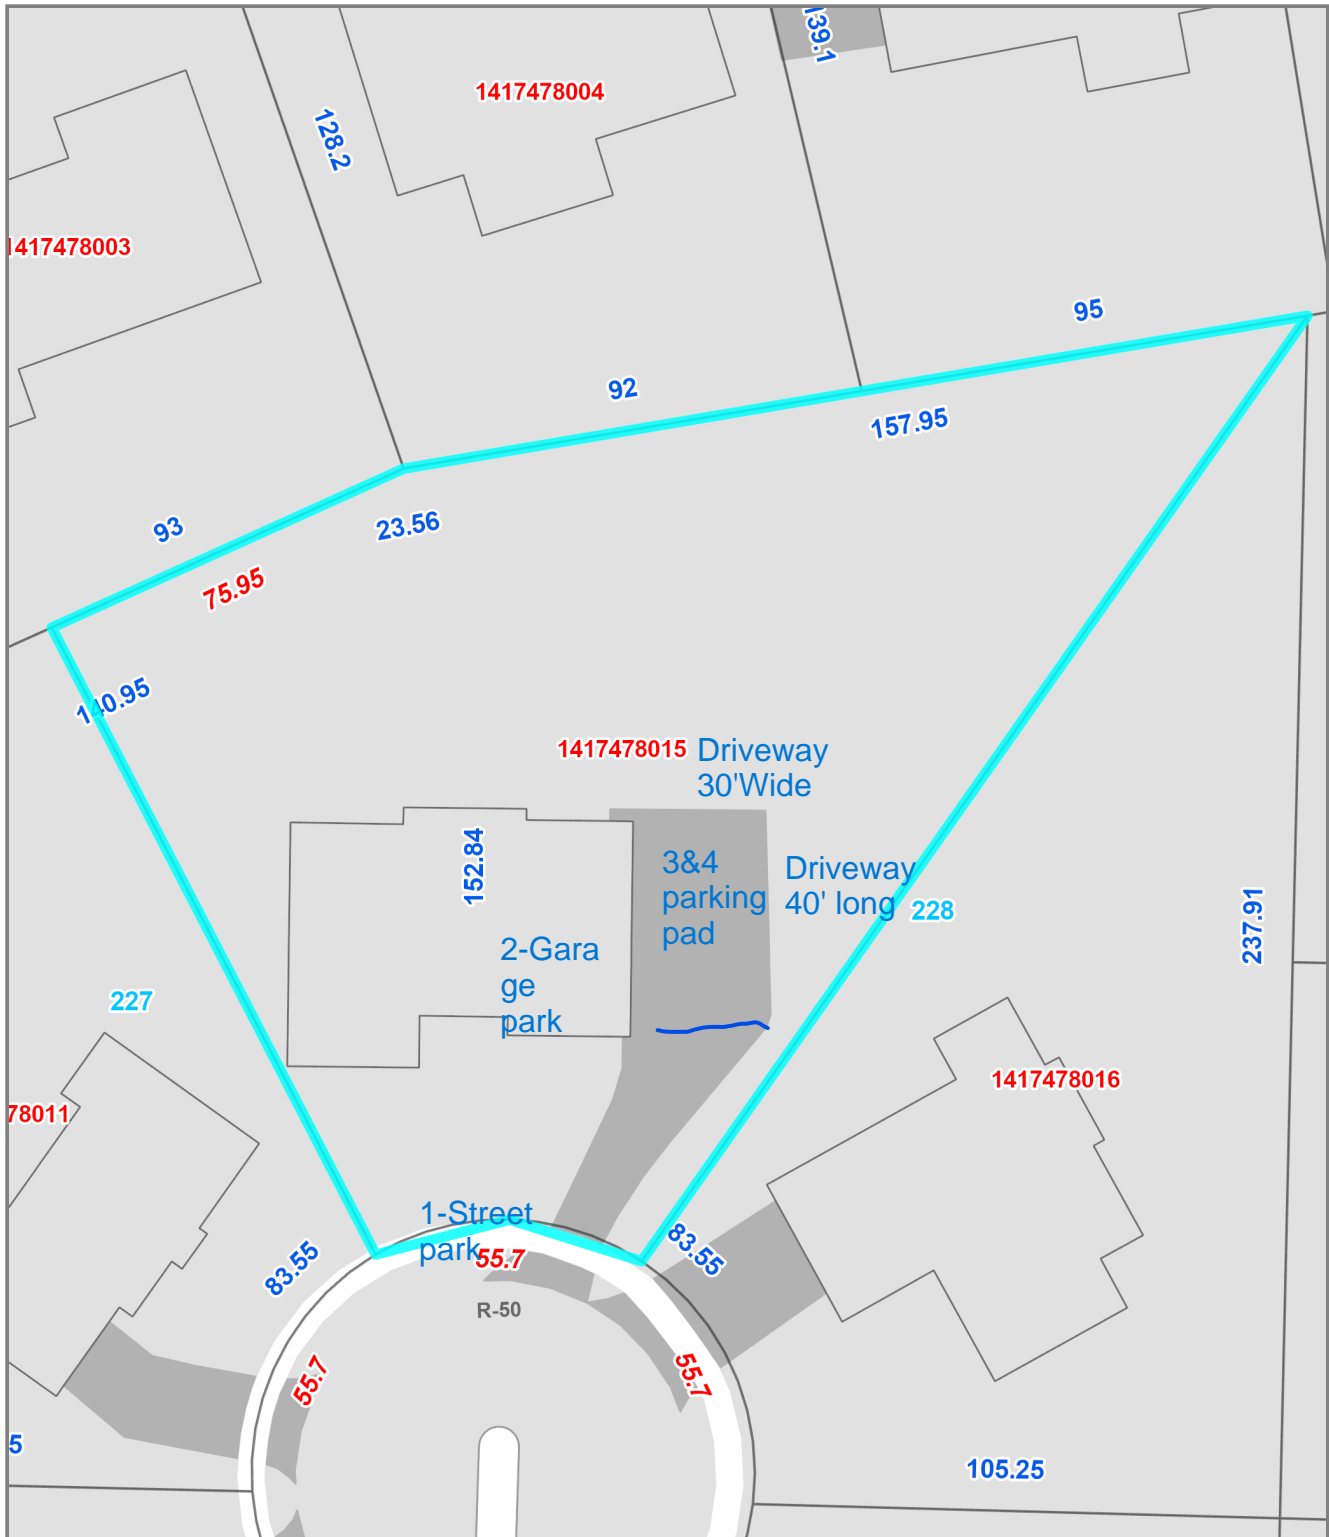

5525 N Briarcrest Ct

*Disclaimer: Data is provided 'as is' without warranty or any representation of accuracy, timeliness or completeness. The burden for determining fitness for, or the appropriateness for use, rests solely on the requester. The requester acknowledges and accepts the limitations of the Data, including the fact that the Data is in a constant state of maintenance. This website is NOT intended to be used for legal litigation or boundary disputes and is informational only. - Peoria County GIS Division*

Map Scale  
**1 inch = 50 feet**  
 10/10/2022