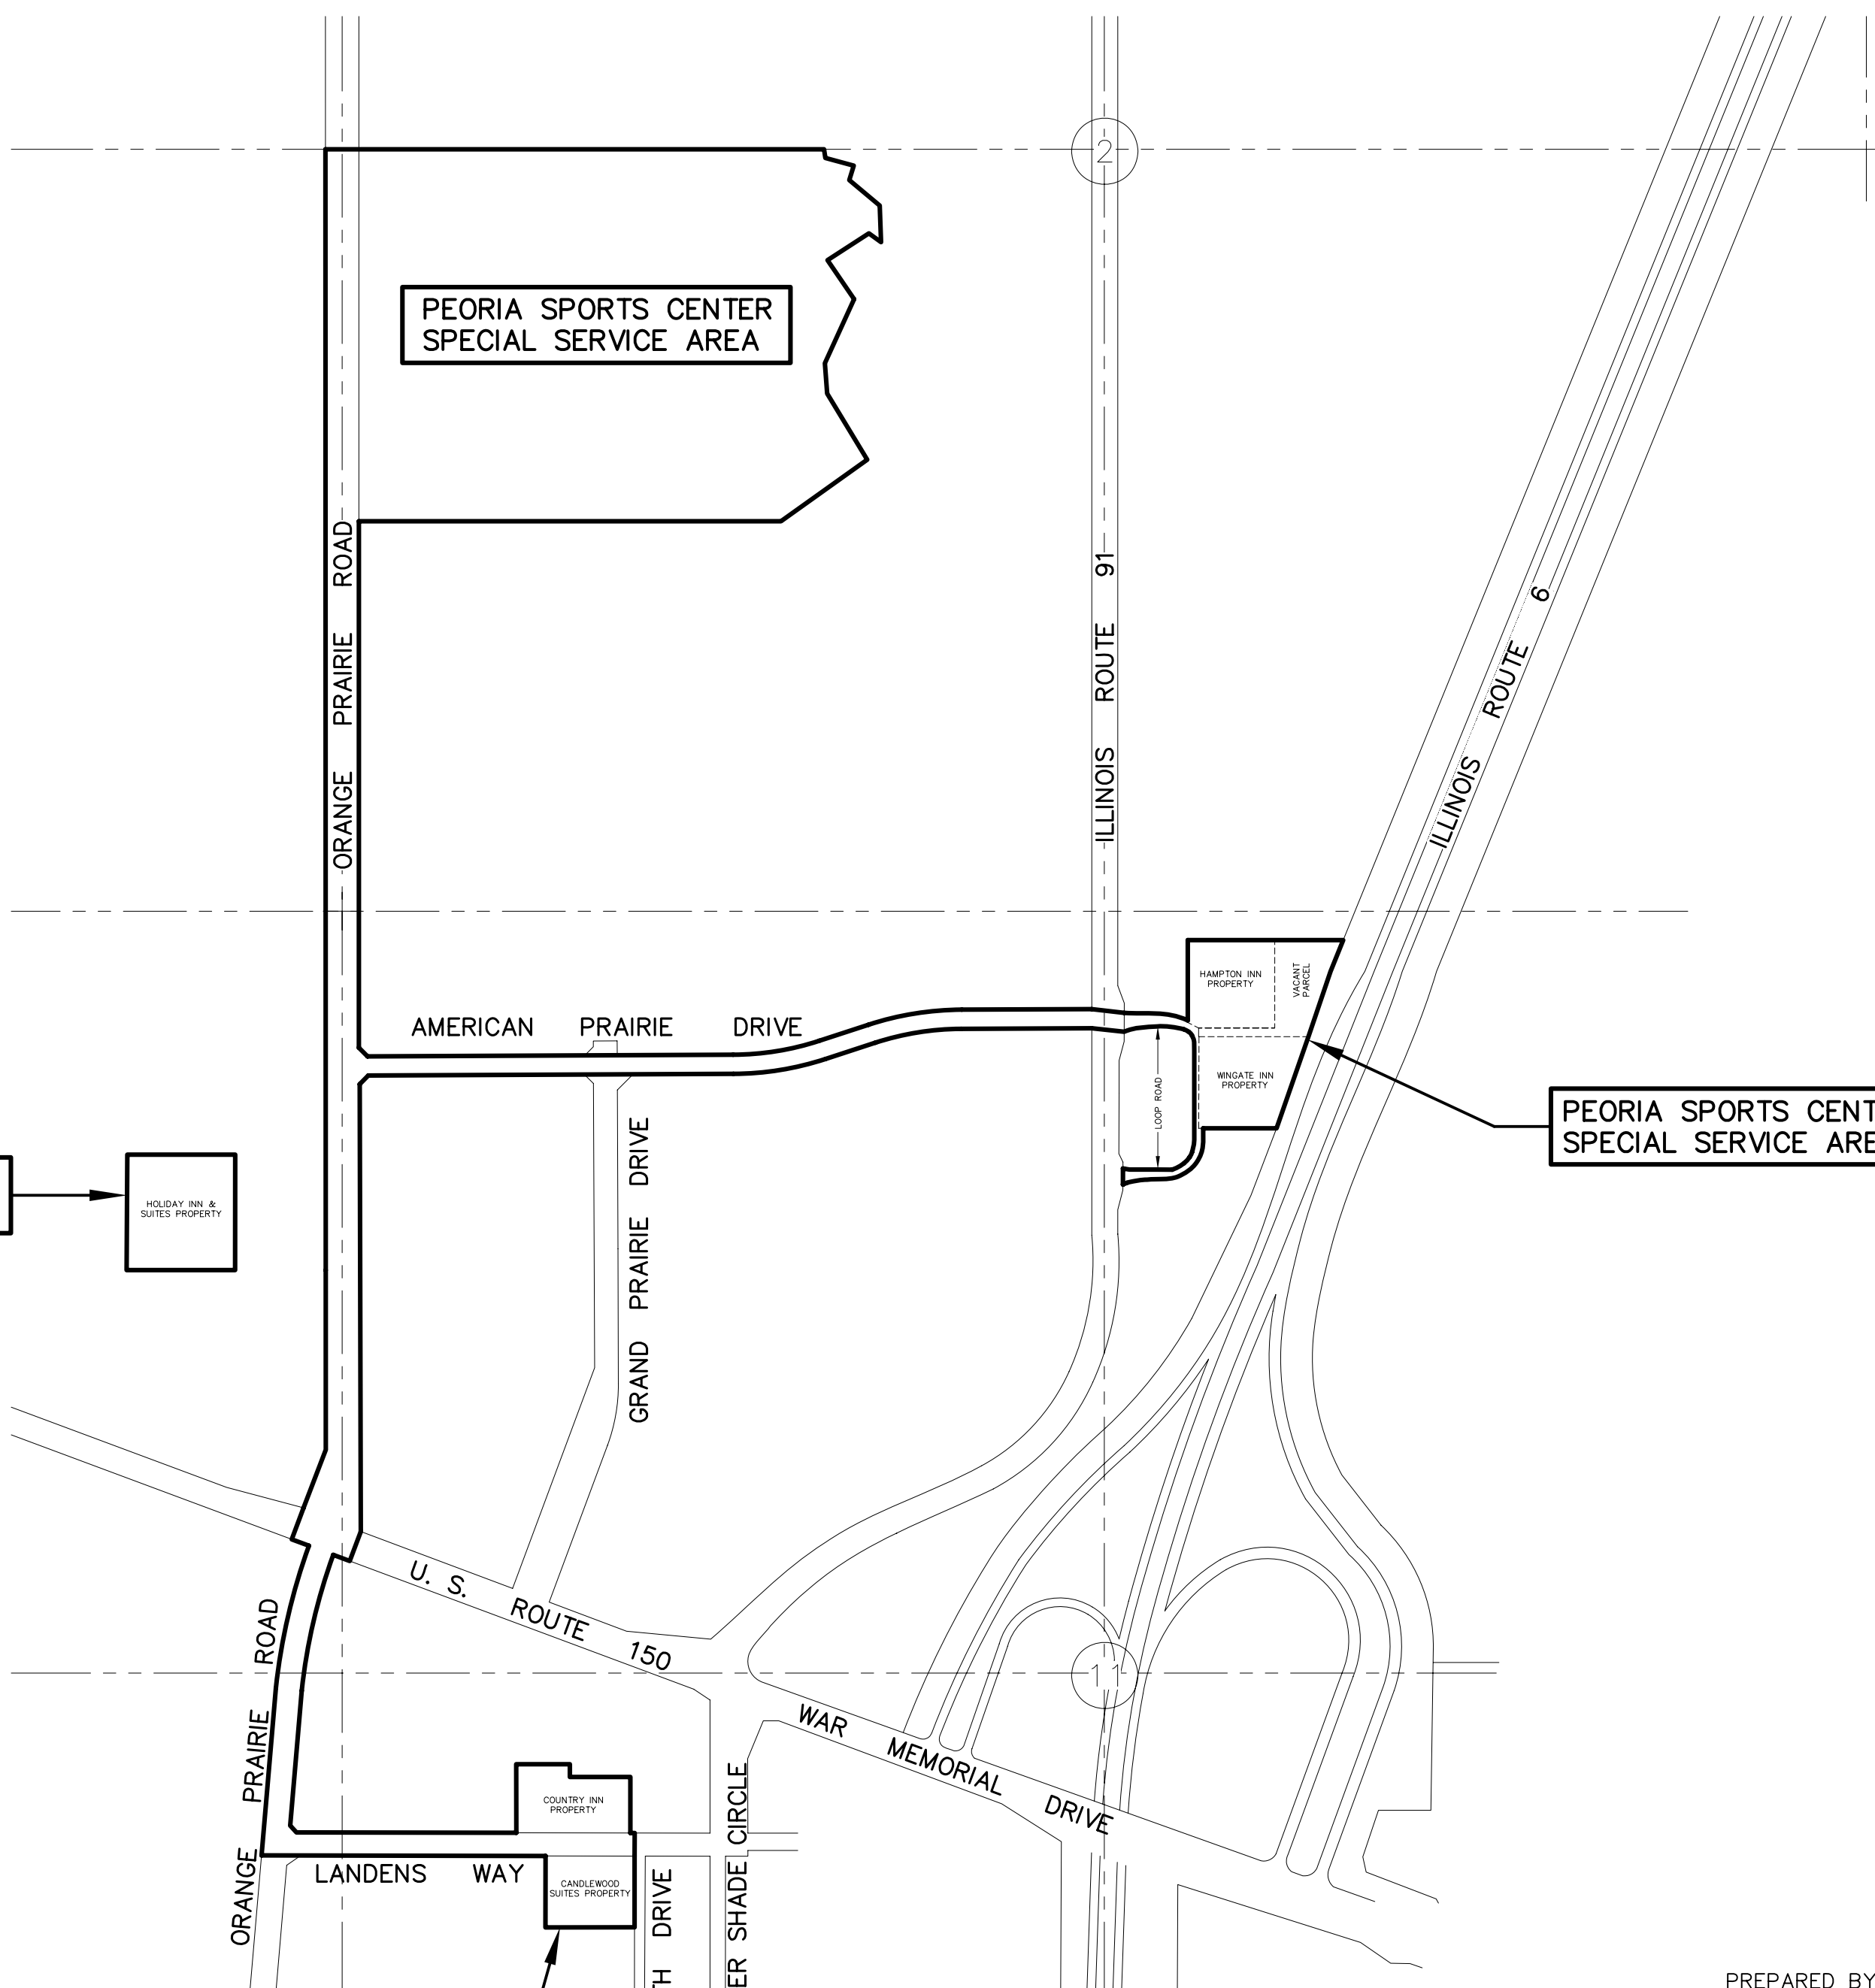

HOLIDAY INN  
SPECIAL SERVICE AREA

PEORIA SPORTS CENTER  
SPECIAL SERVICE AREA

PEORIA SPORTS CENTER  
SPECIAL SERVICE AREA

PEORIA SPORTS CENTER  
SPECIAL SERVICE AREA

0 500 1000  
scale feet  
SCALE: 1" = 500'

PREPARED BY:

**CLS**

CONSOLIDATED LAND SURVEYING, INC  
1300 W. COMMERCE DR. STE. 700 · PEORIA, ILLINOIS 61615  
LAND SURVEYORS AND PROFESSIONAL ENGINEERS  
**309-692-3434**  
PROFESSIONAL DESIGN FIRM NO. 184-002756

**EXHIBIT "A"**

PEORIA SPORTS CENTER  
SPECIAL SERVICE AREA  
AND HOLIDAY INN  
SPECIAL SERVICE AREA