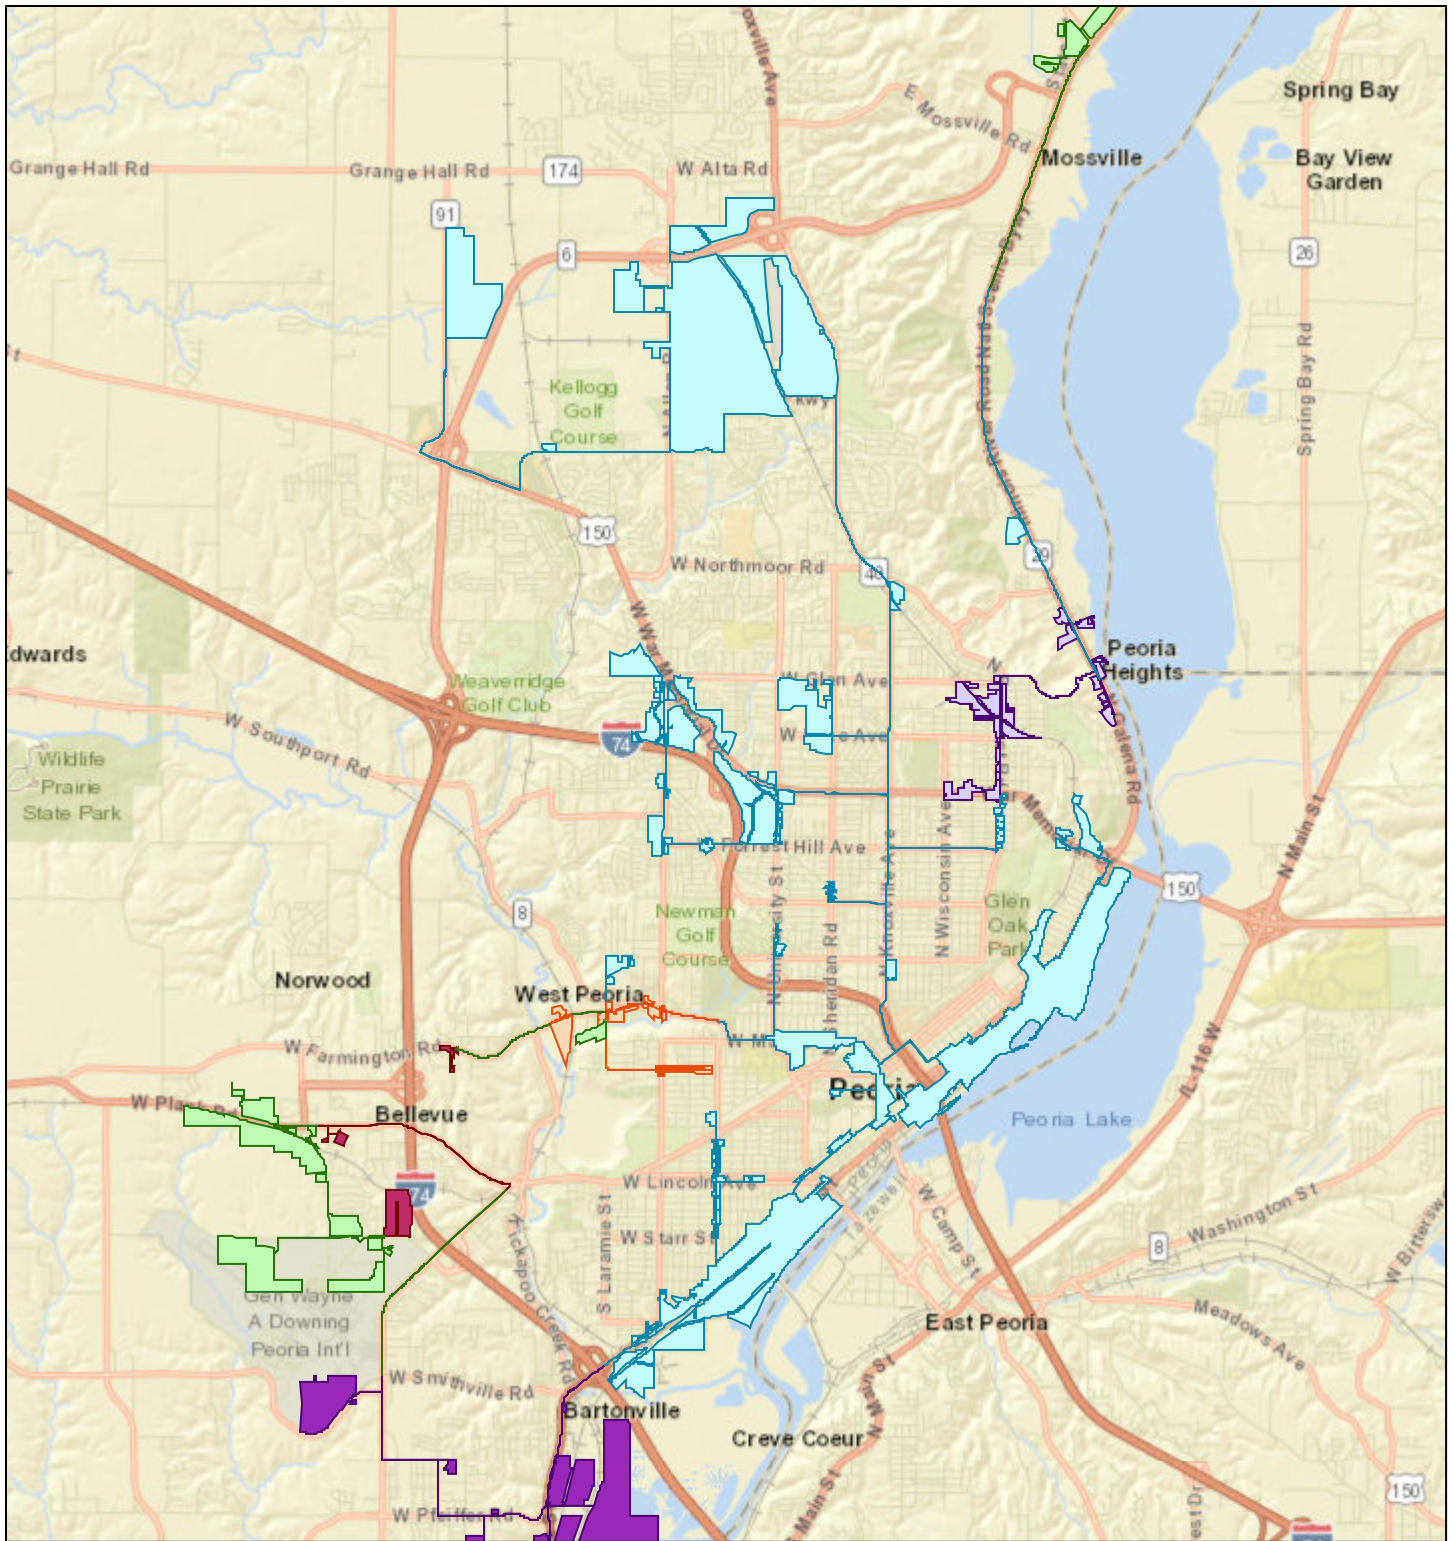

City of Peoria Urban Enterprise Zone Map

October 16, 2017

1:144,448

Sources: Esri, HERE, DeLorme, Intermap, increment P Corp., GEBCO, USGS, FAO, NPS, NRCAN, GeoBase, IGN, Kadaster NL, Ordnance Survey, Esri Japan, METI, Esri China (Hong Kong), swisstopo, MapmyIndia, © OpenStreetMap contributors, and the GIS User Community
Sources: Esri, HERE, DeLorme, USGS, Intermap, INCREMENT P, NRCAN,