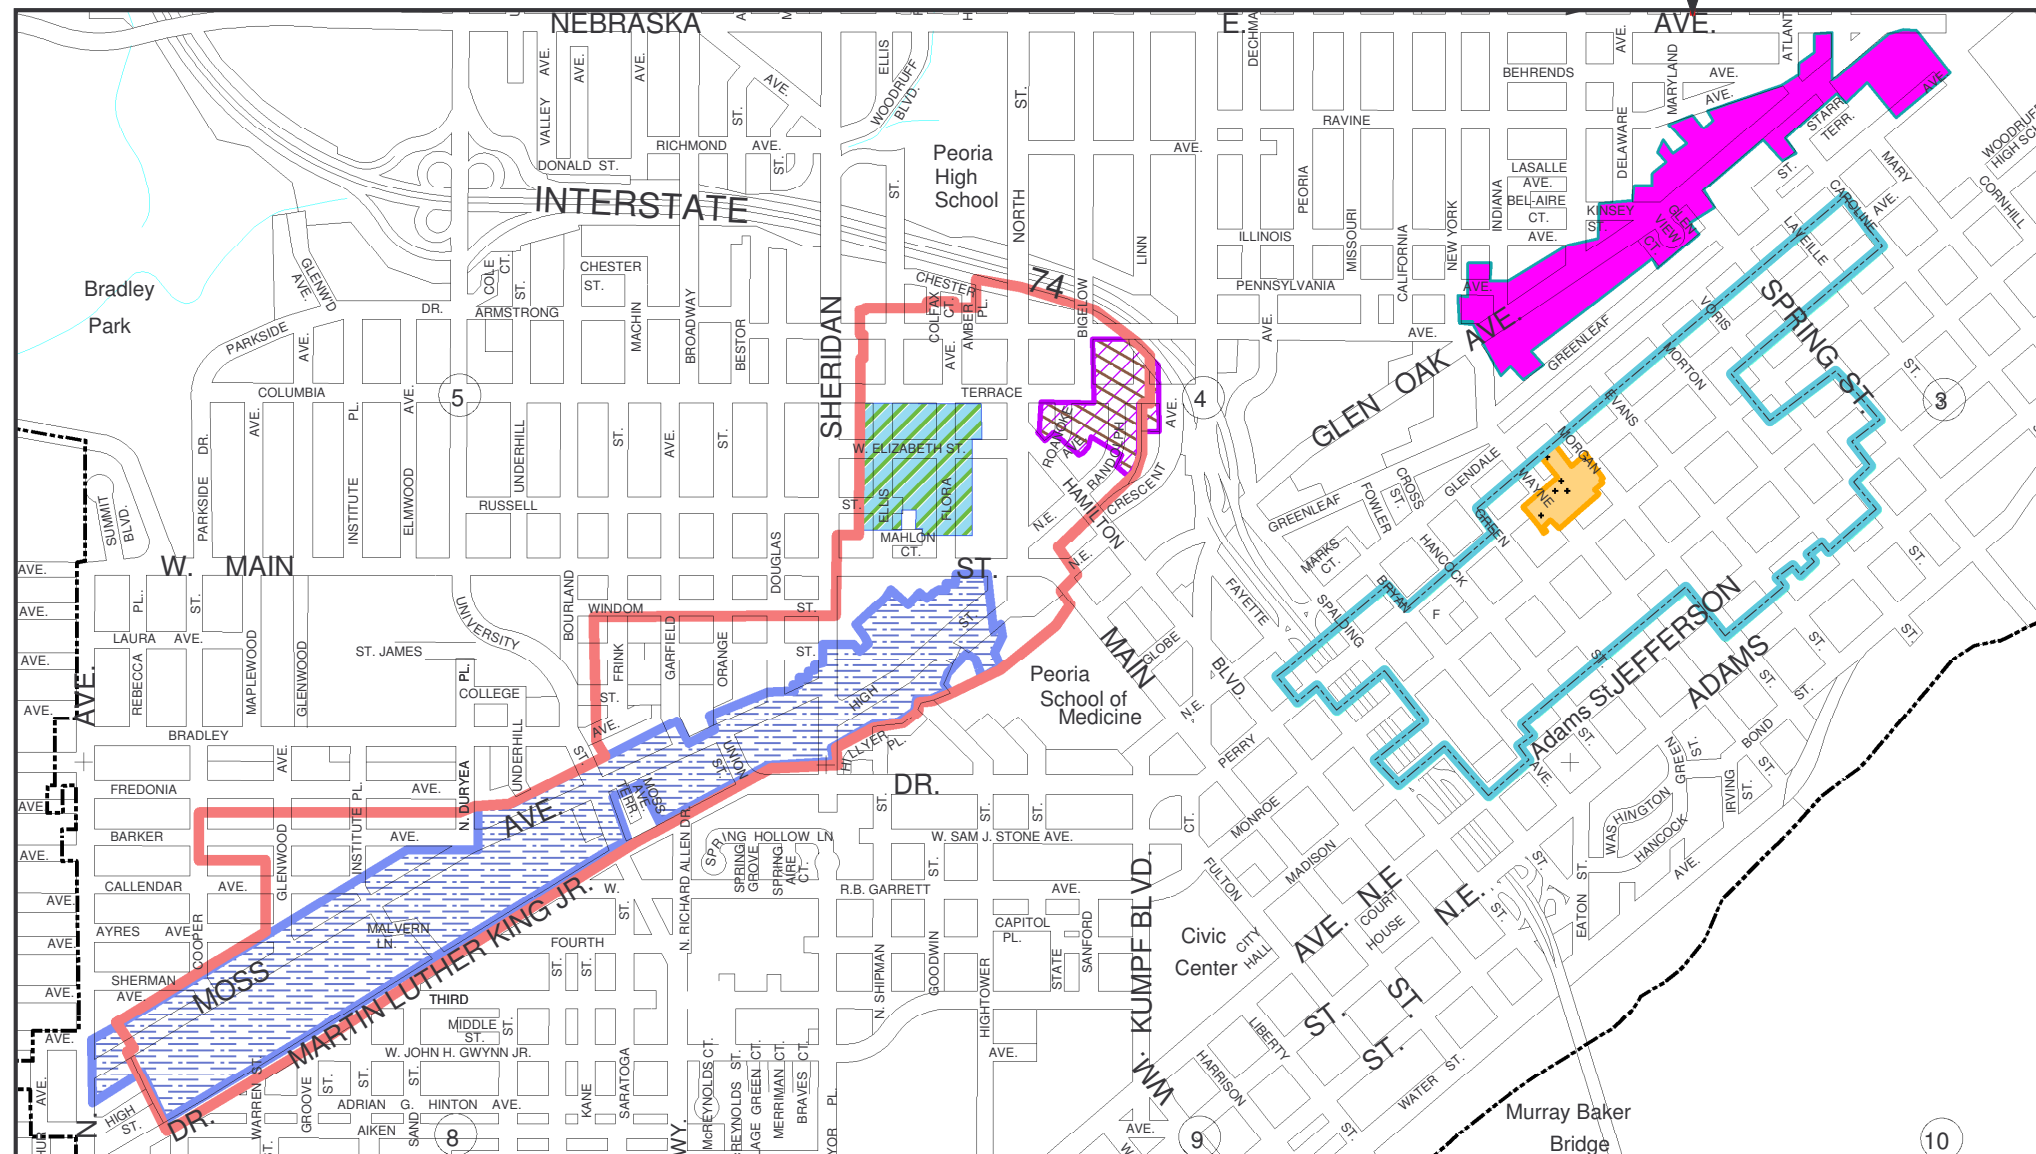

NOTE: See reverse side for list of Historic Landmarks

Legend

- PERRY AVE. HISTORIC DISTRICT
- CORPORATE BOUNDARY
- WEST BLUFF NATIONAL HISTORIC DISTRICT
- GLEN OAK HISTORIC DISTRICT
- FLORA ELLIS HISTORIC DISTRICT
- MOSS-HIGH HISTORIC DISTRICT
- RANDOLPH-ROANOKE HISTORIC DISTRICT
- KNOXVILLE AVENUE HISTORIC DISTRICT
- GRAND VIEW DRIVE NATIONAL HISTORIC DISTRICT
- NORTHSIDE NATIONAL HISTORIC DISTRICT

Historic Districts

Department of Planning and Growth Management