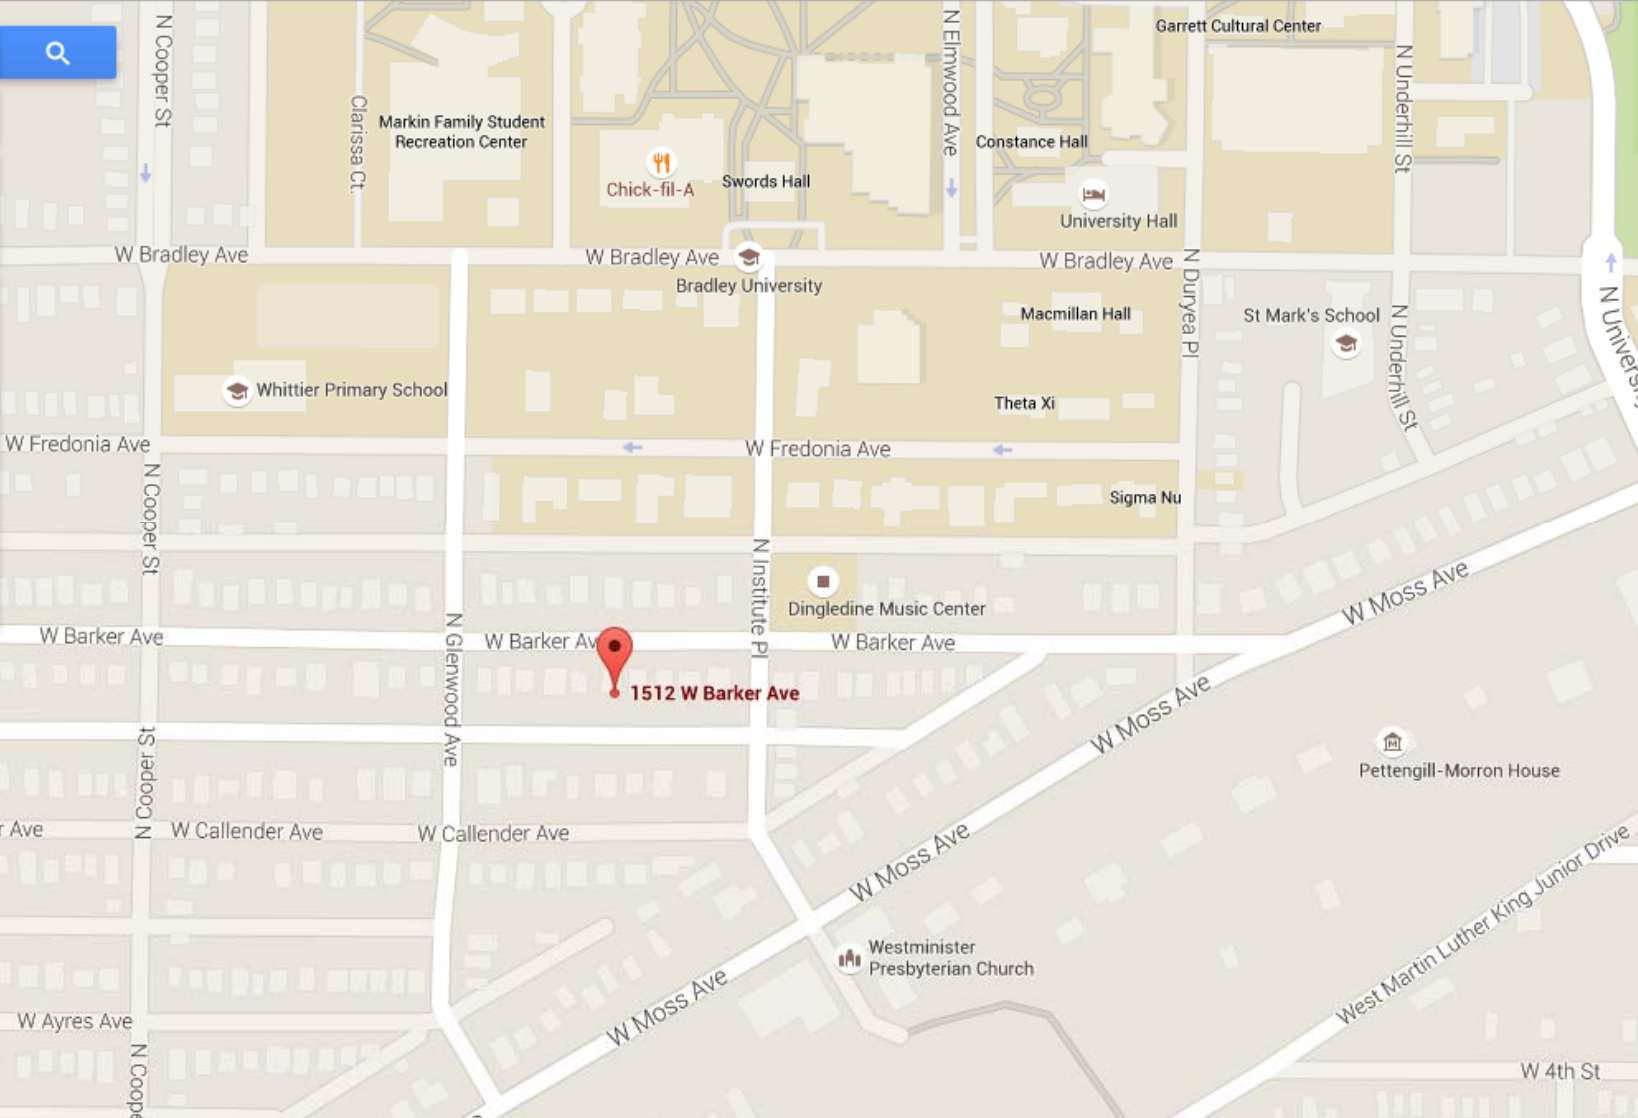

Attachment A

https://www.google.com/maps/place/1512+W+Barker+Ave,+Peoria,+IL+61606/@40.694492,-89.617005,17z/data=!4m2!3m1!1s0x880a5957c2a20015:0x7a89d31ee9791120

place your bookmarks here on the bookmarks bar. [Import bookmarks now...](#)

1512 W Barker Ave, Peoria, IL 61606

by: hotels · restaurants

Directions Save

about this area

nearby

terrain

Over Liquors

Auto Parts

Domino's Pizza

The Lock Shop

FAMILY DOLLAR

11, 2015

1 inch = 42 feet

County of Peoria, City of Peoria, Greater Peoria  
Sanitary District, Limestone Township, HERE, Village  
of Bartonville, Village of Bellevue, US Census  
Bureau, USGS