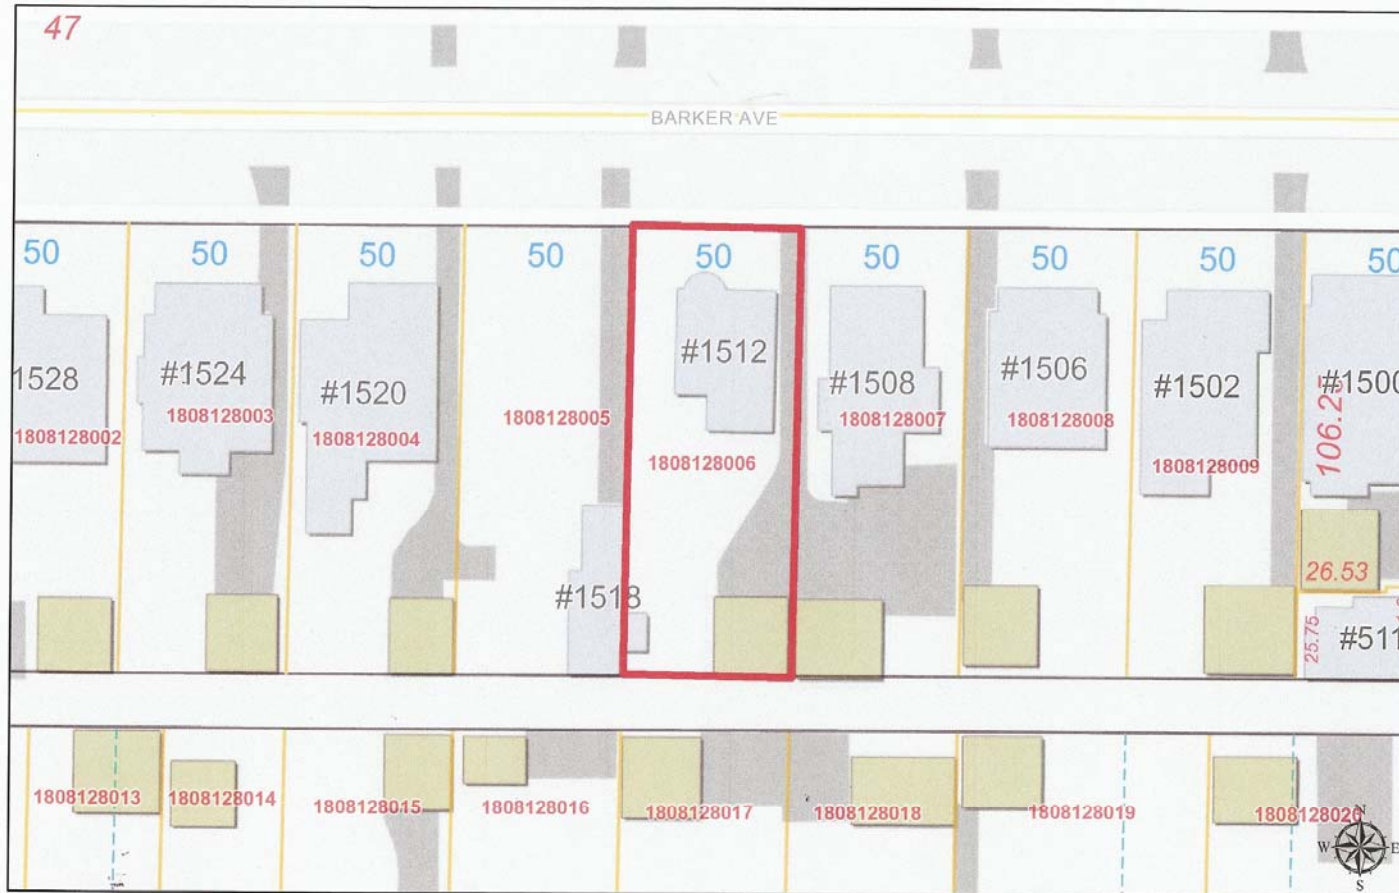

11, 2015

Peoria County, IL

1 inch = 42 feet