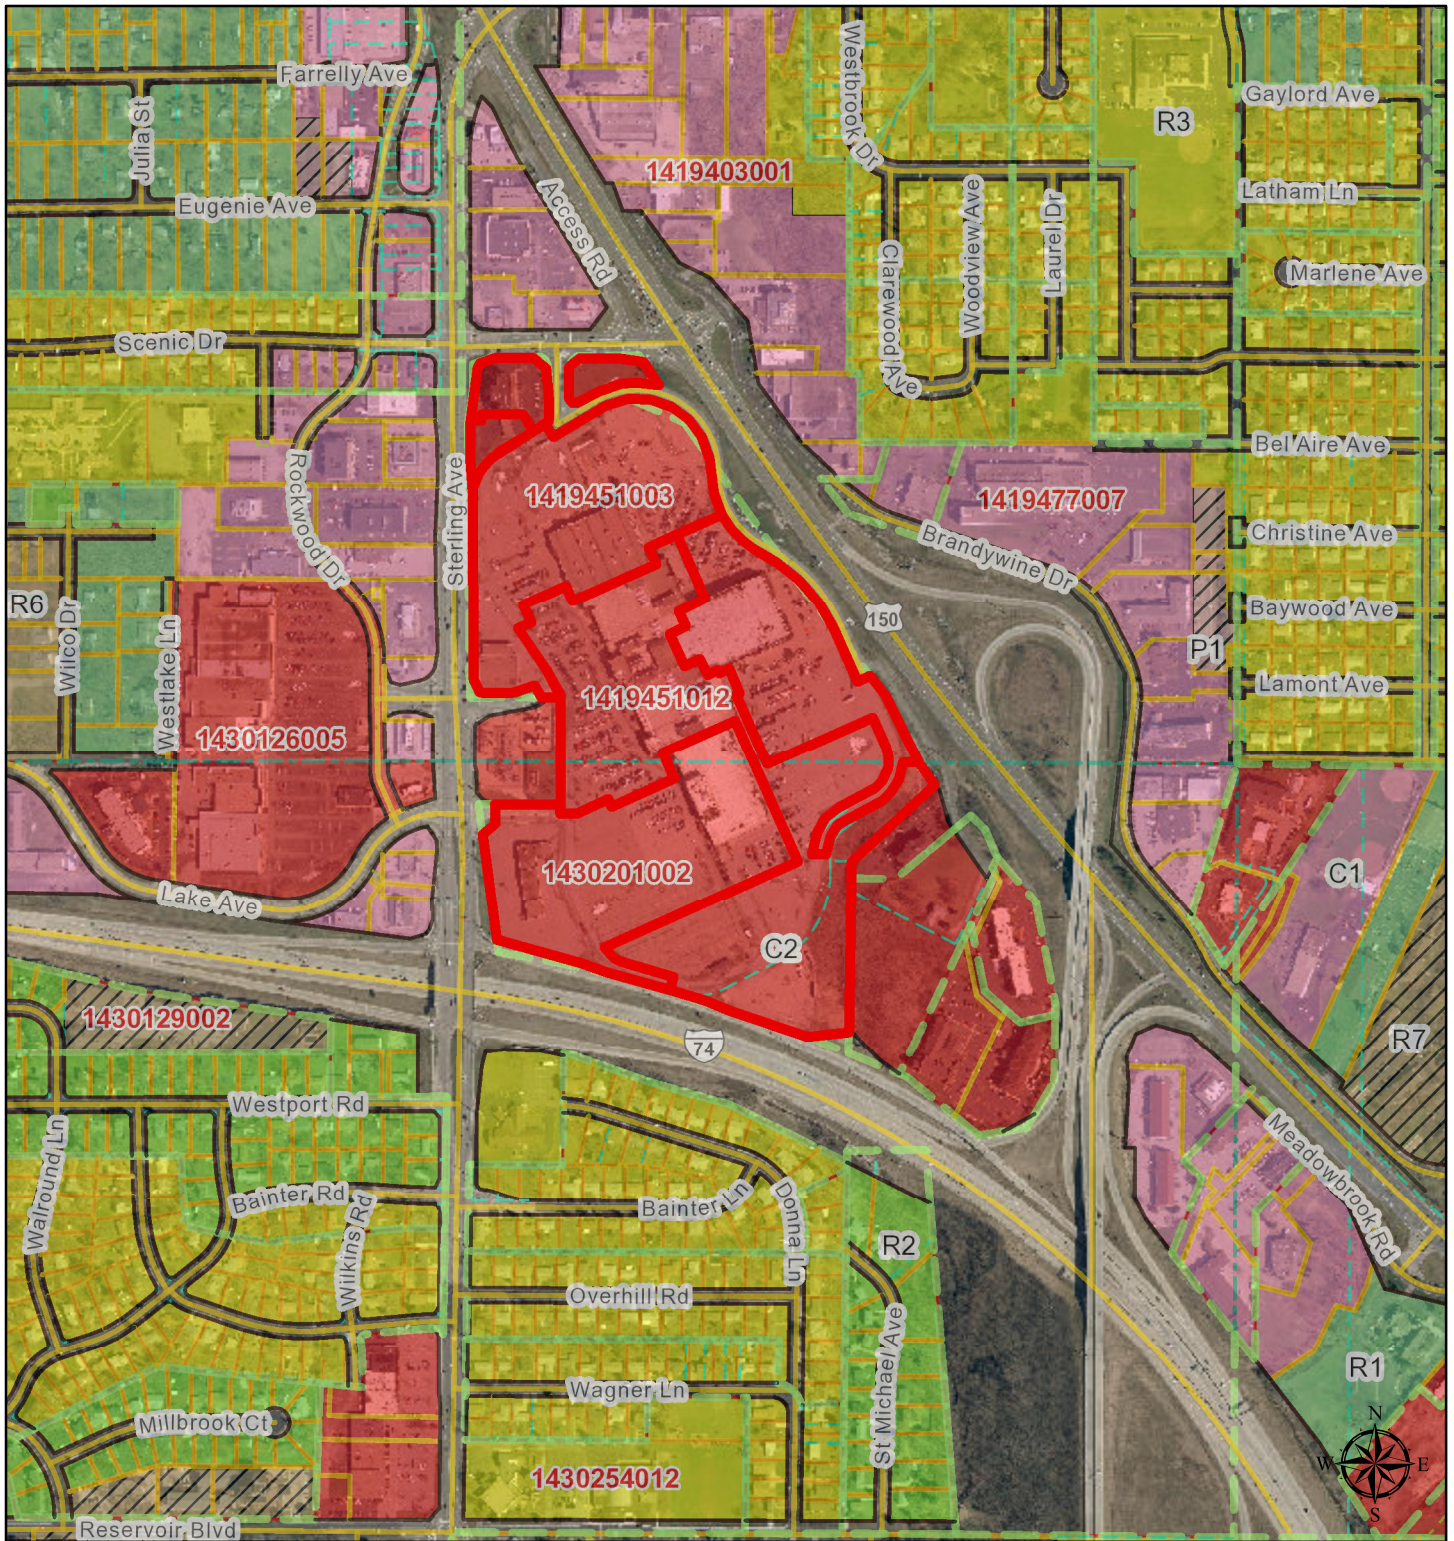

PZ 15-27

1 inch = 660 feet

Disclaimer: Data is provided 'as is' without warranty or any representation of accuracy, timeliness or completeness. The burden for determining fitness for, or the appropriateness for use, rests solely on the requester. The requester acknowledges and accepts the limitations of the Data, including the fact that the Data is in a constant state of maintenance. This website is NOT intended to be used for legal litigation or boundary disputes and is informational only. -Peoria County GIS Division

County of Peoria, City of Peoria, Greater Peoria Sanitary District, Limestone Township, HERE, Village of Bartonville, Village of Bellevue, US Census Bureau, USGS