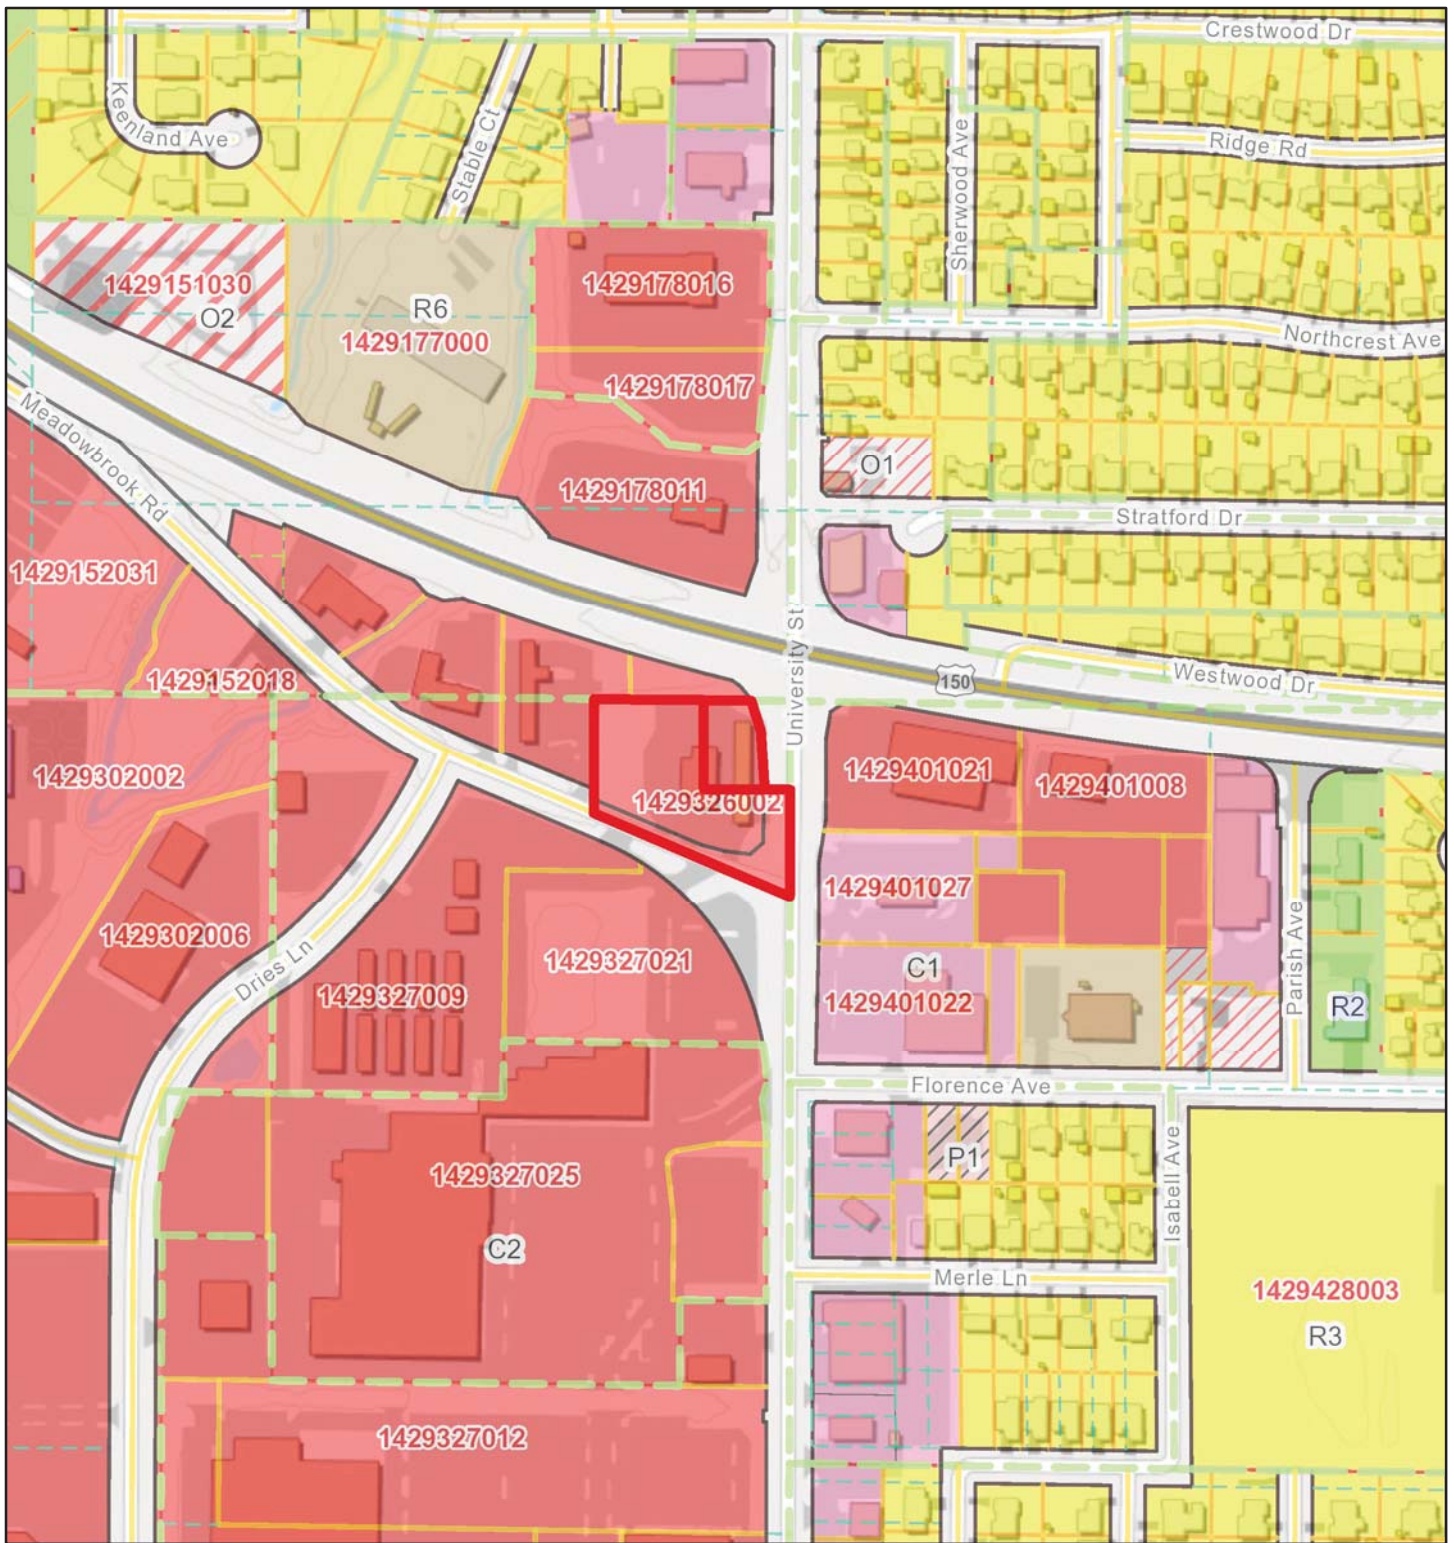

PZ 15-10 - 3623 N University Street Surrounding Zoning Map

March 13, 2015