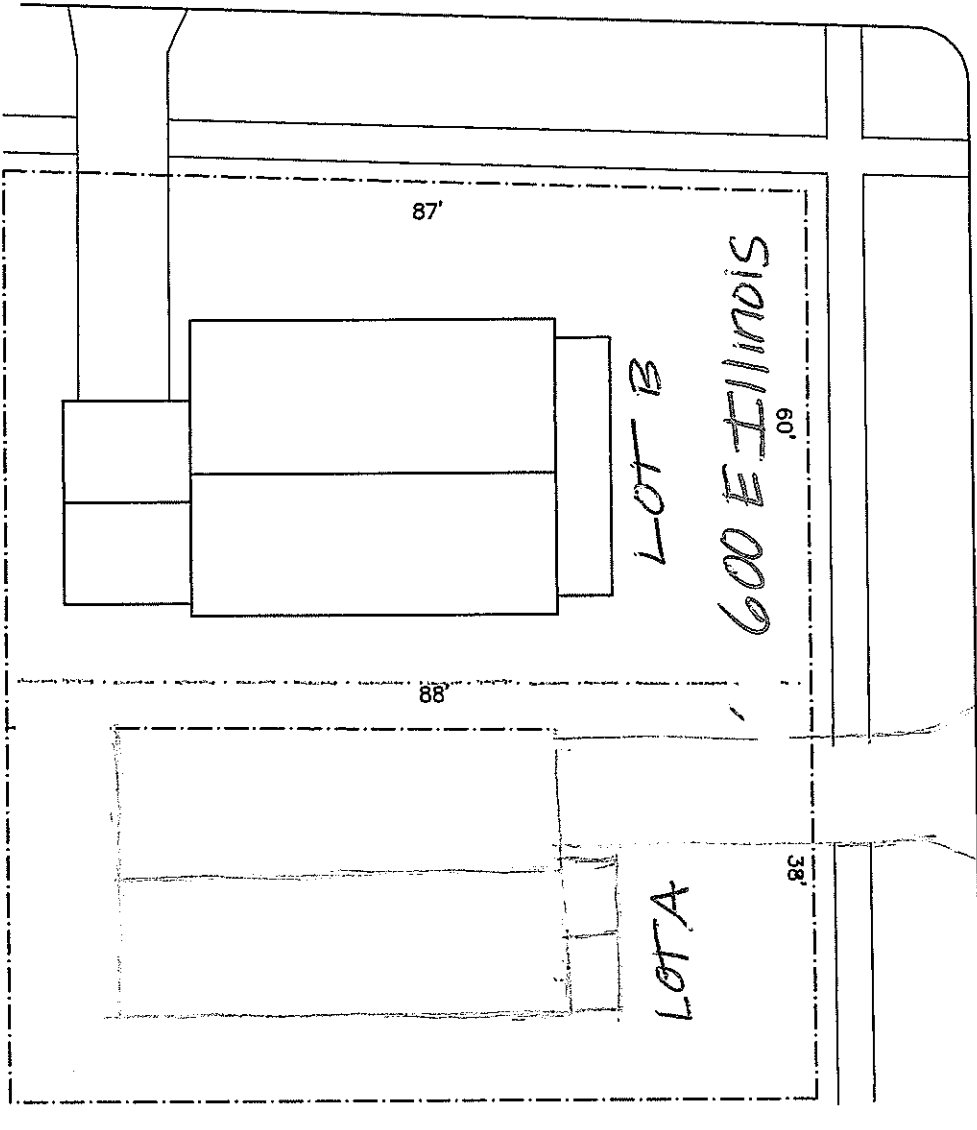

N. New York

E. Illinois

LOT A

Habitat  
for Humanity®

Greater Peoria Area

DATE REVISED	BY	DATE	F
			1111

STYLE "NORWOOD"  
 Lot A 600 East Illinois Street (exiting on Illinois)  
 2 bed rooms upstairs

**DATE REVISIONS**

DATE	REVISION	BY	DATE REC
11/11			

**STYLE "NORWOOD"**  
 Lot A 600 East Illinois Street (Exiting on Illinois)  
 2 Bedrooms Upstairs