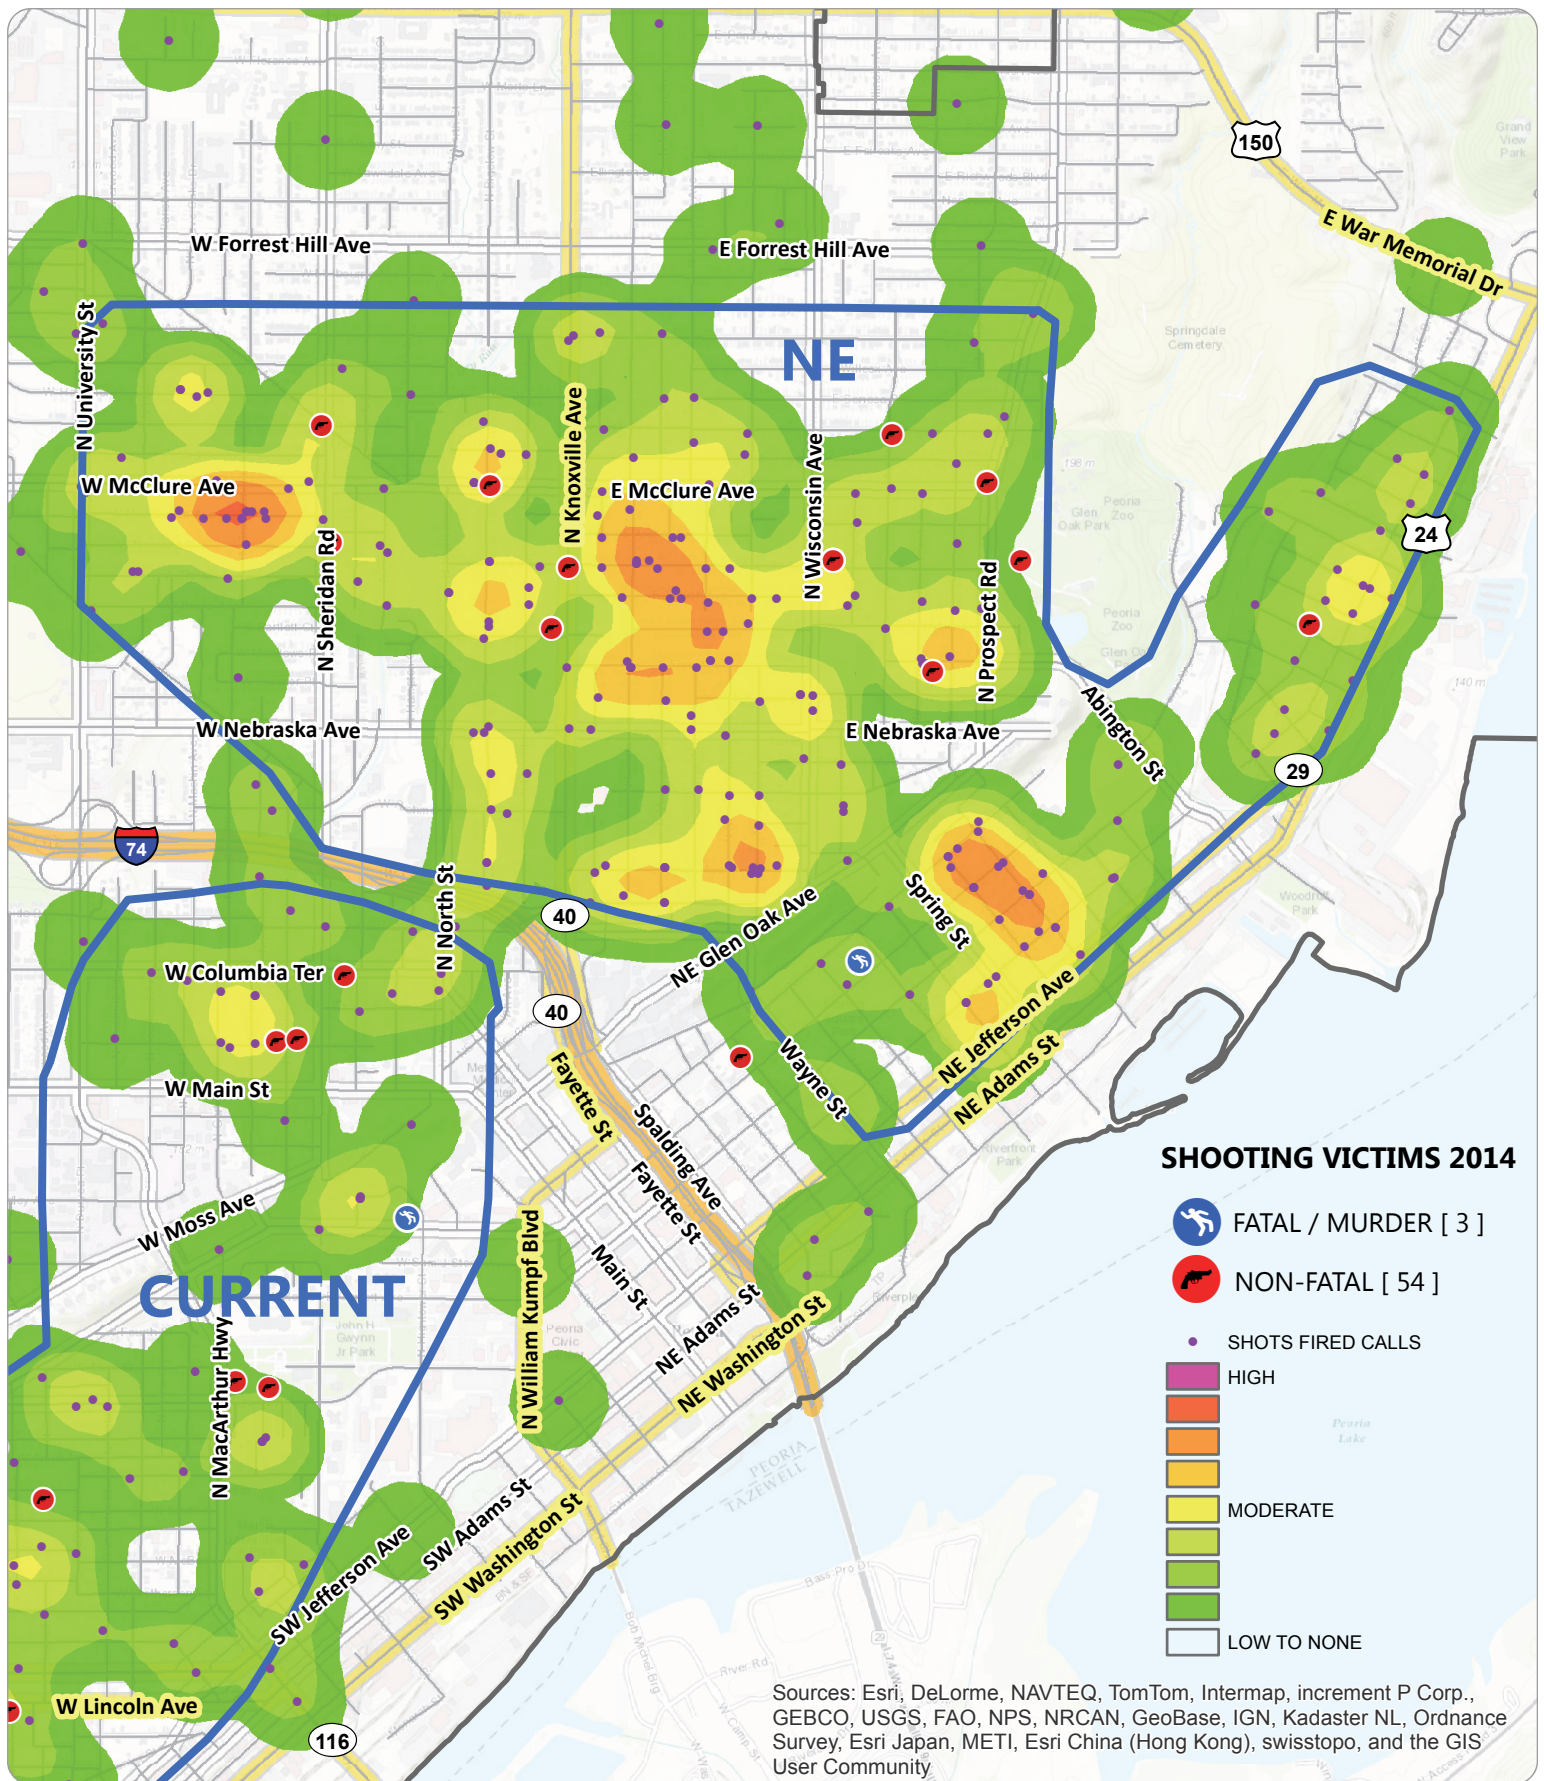

PEORIA SHOTSPOTTER_NE_CITIZEN "SHOTS FIRED CALLS"_SHOOTING VICTIMS

Query: [SHOTS FIRED CAD 1410 / SELECT 1420 - 2014 / SHOOTING VICTIMS]

Date: (01/01/2014 - 12/31/2014)

PEORIA SHOTSPOTTER_NE_CITIZEN "SHOTS FIRED CALLS" _SHOOTING VICTIMS

Query: [SHOTS FIRED CAD 1410 / SELECT 1420 - 2014 / SHOOTING VICTIMS]

Date: (01/01/2014 - 12/31/2014)