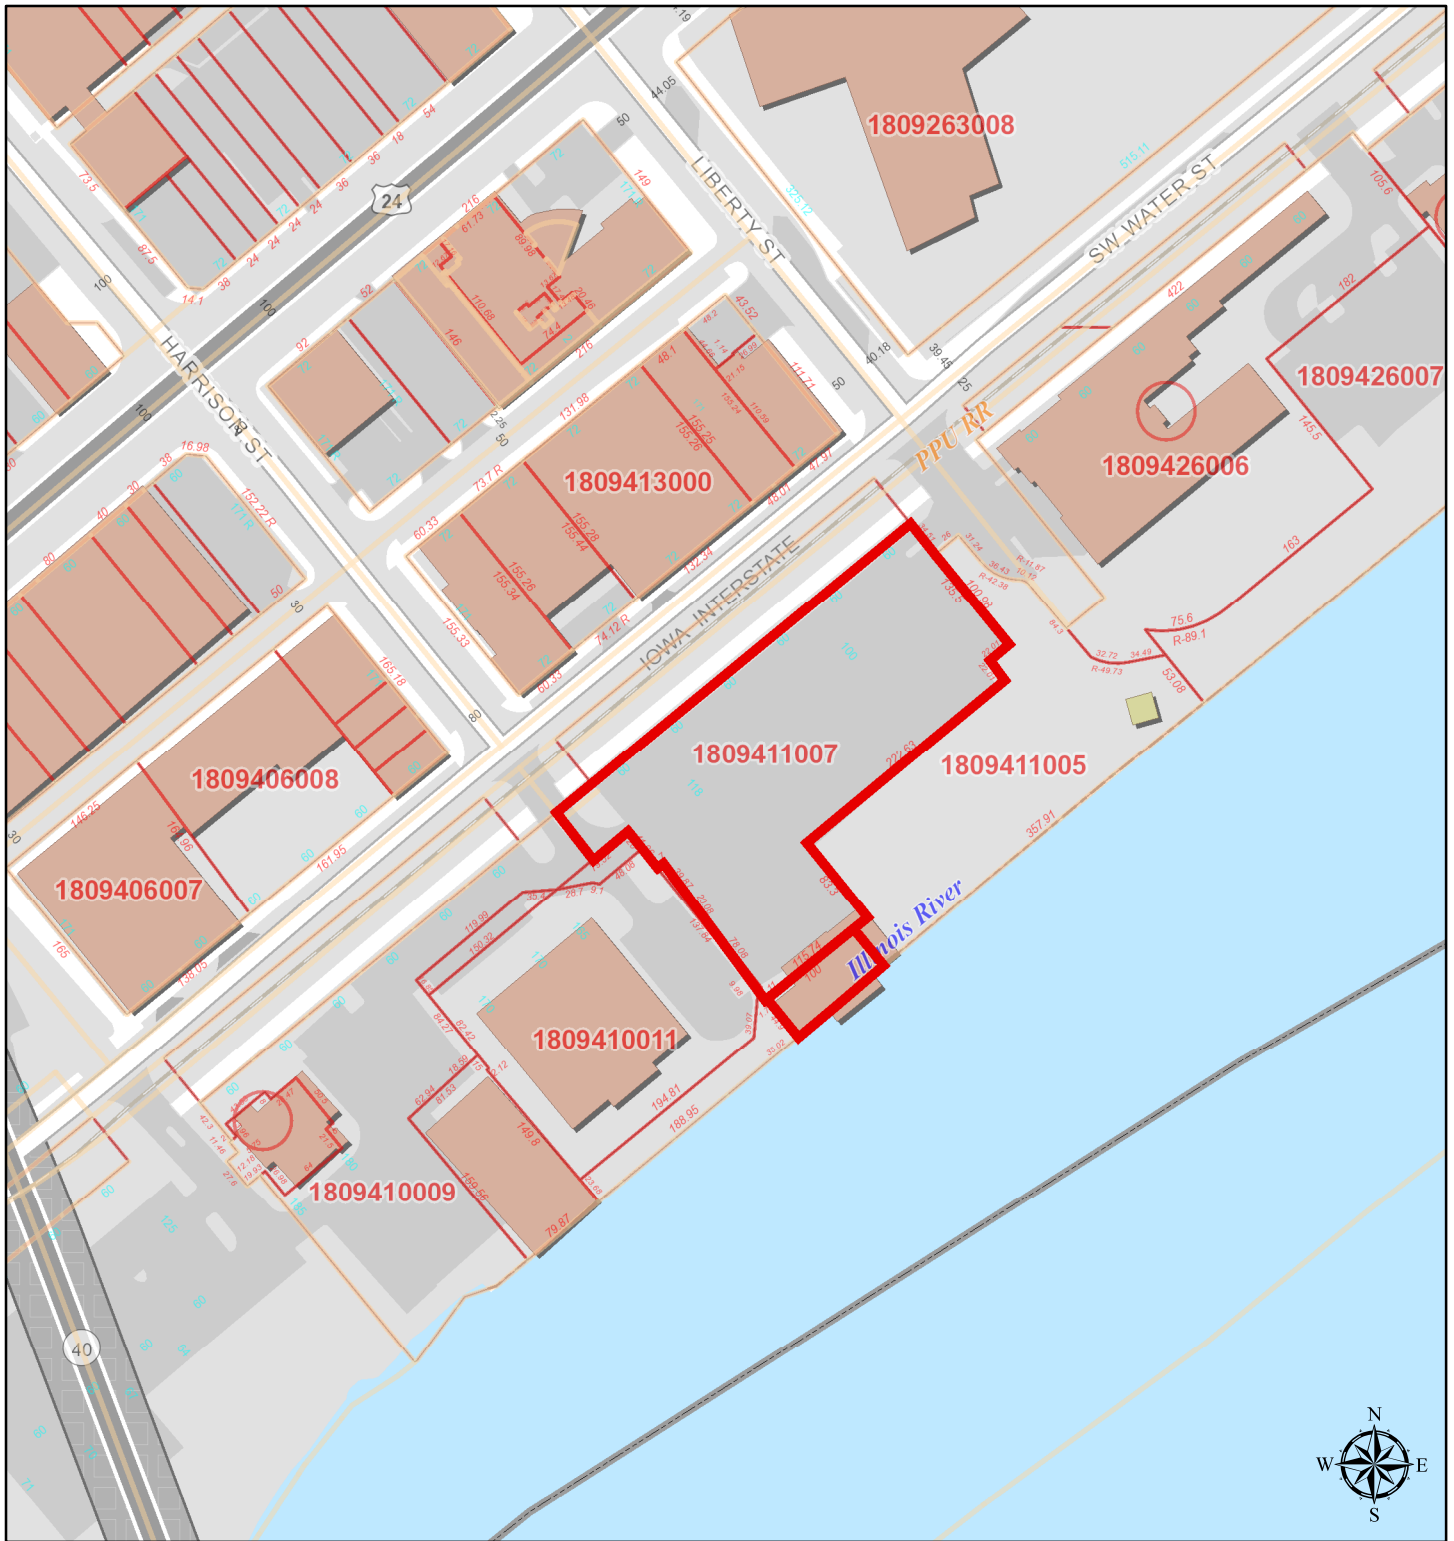

Property Access Easement

1 inch = 167 feet

Disclaimer: Data is provided 'as is' without warranty or any representation of accuracy, timeliness or completeness. The burden for determining fitness for, or the appropriateness for use, rests solely on the requester. The requester acknowledges and accepts the limitations of the Data, including the fact that the Data is in a constant state of maintenance. This website is NOT intended to be used for legal litigation or boundary disputes and is informational only. -Peoria County GIS Division

Peoria County, IL, HERE, USGS