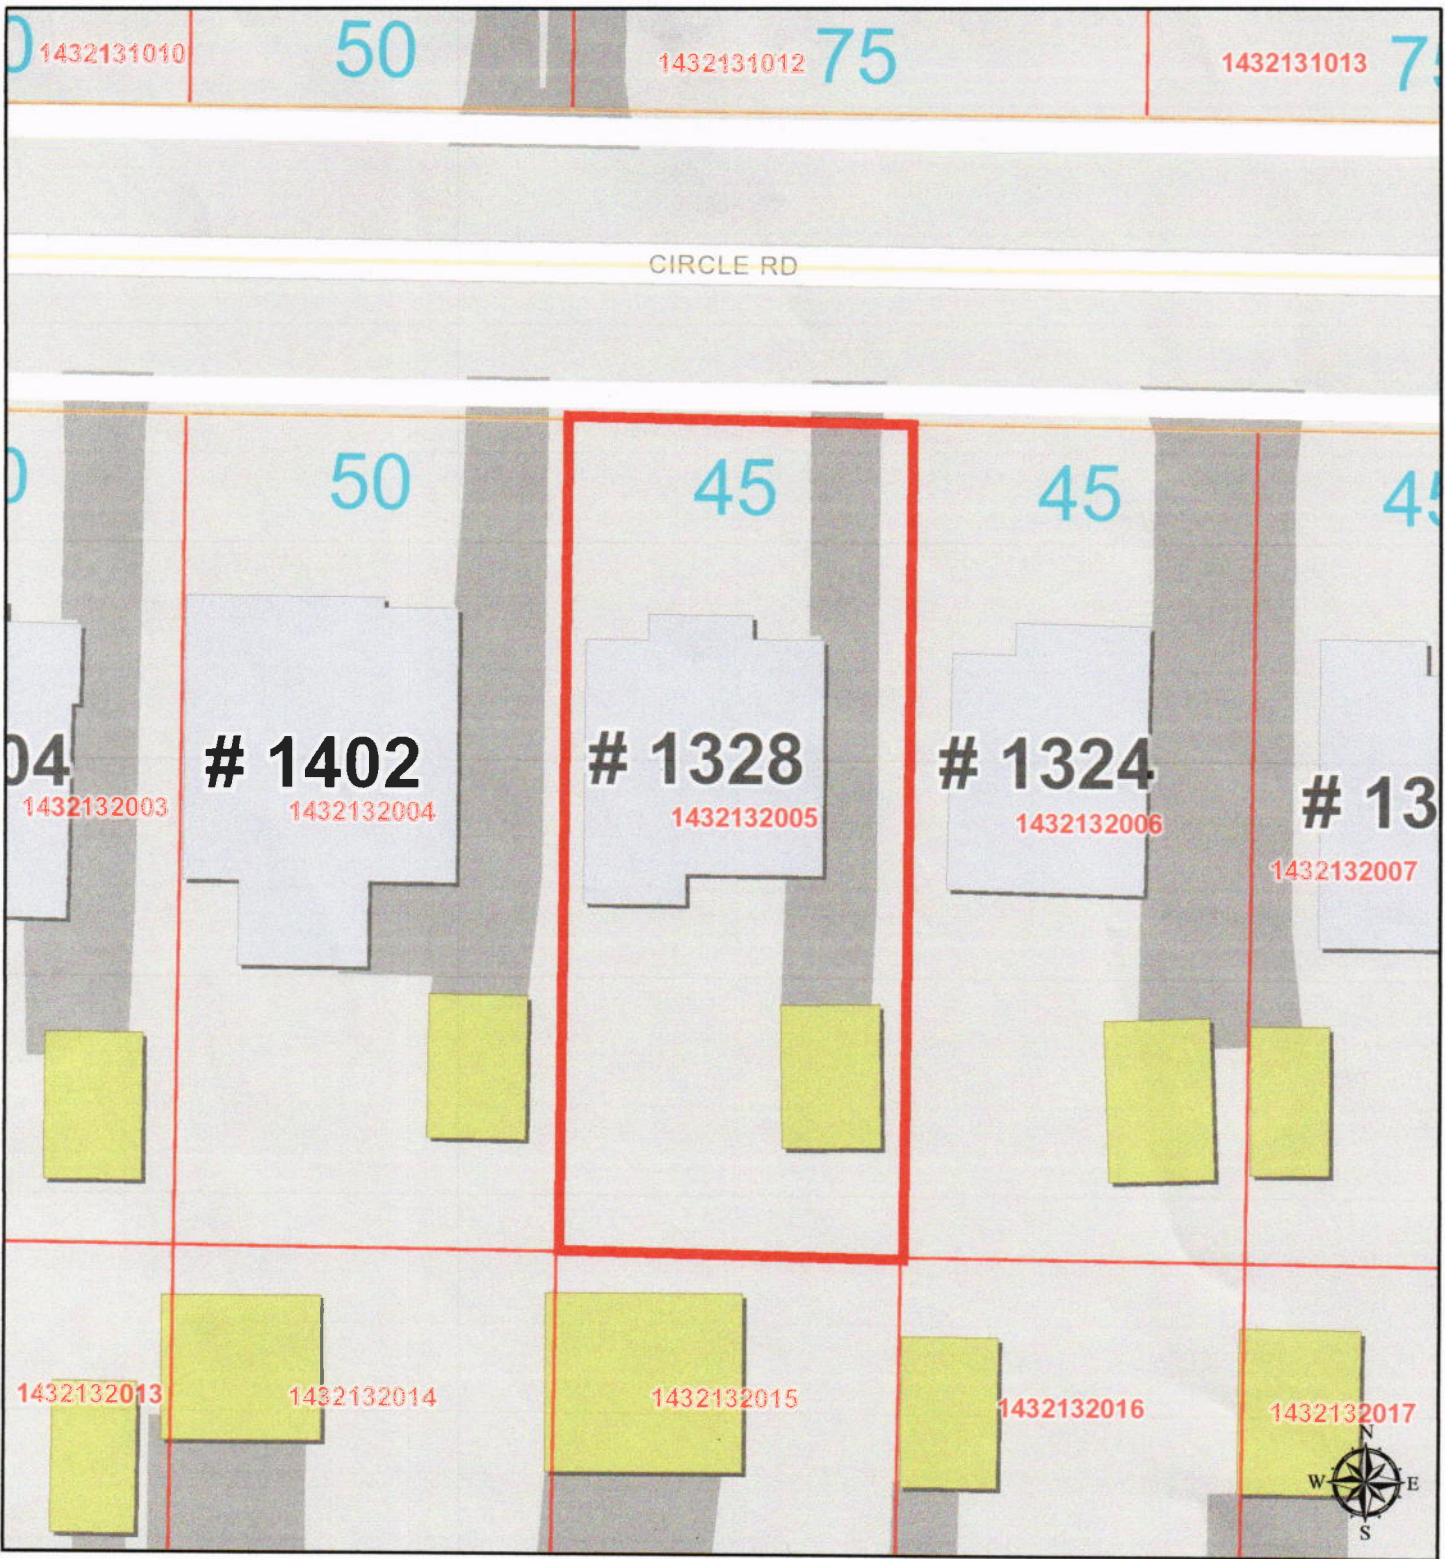

# 1328 Circle Road

1 inch = 25 feet

Disclaimer: Data is provided 'as is' without warranty or any representation of accuracy, timeliness or completeness. The burden for determining fitness for, or the appropriateness for use, rests solely on the requester. The requester acknowledges and accepts the limitations of the Data, including the fact that the Data is in a constant state of maintenance. This website is NOT intended to be used for legal litigation or boundary disputes and is informational only. -Peoria County GIS Division

Peoria County, IL, HERE, USGS