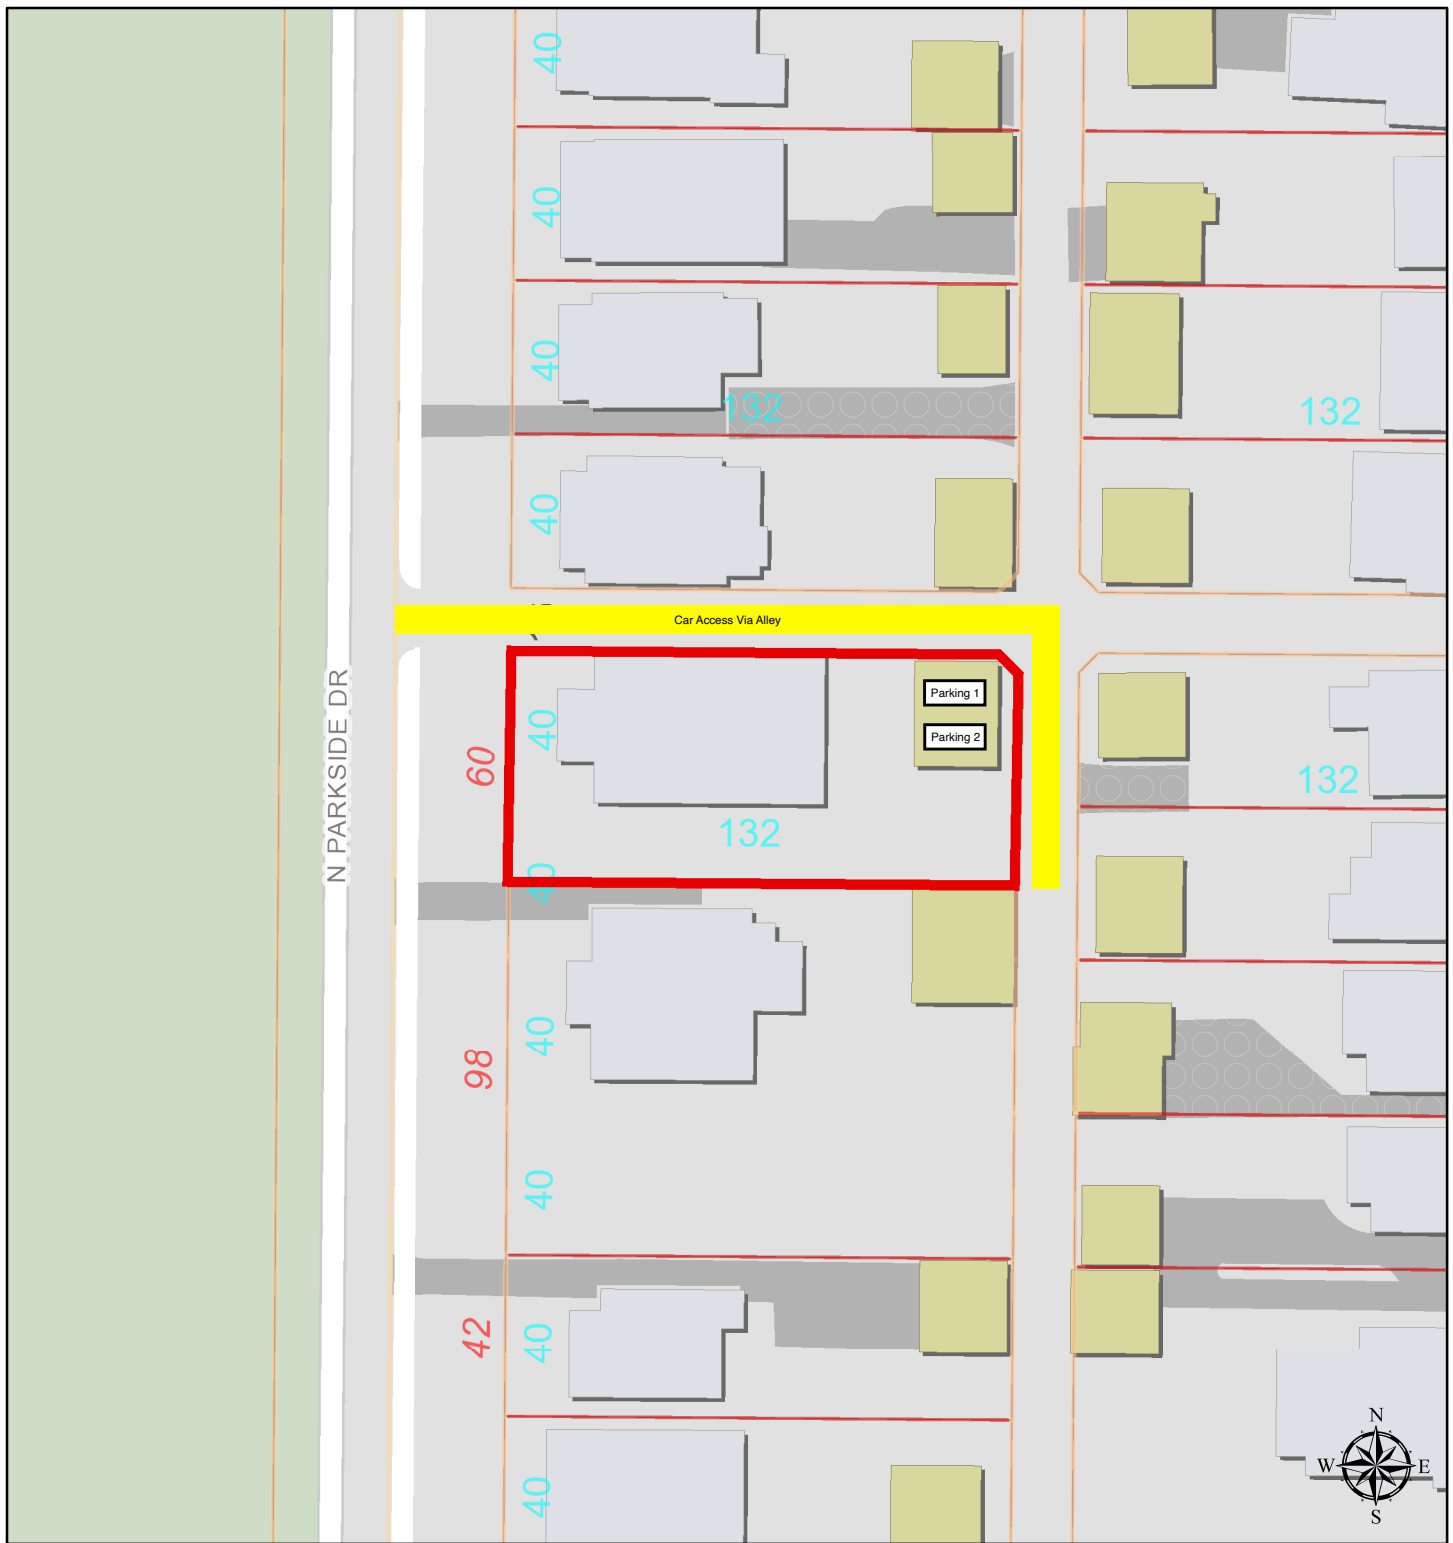

1106 N Parkside Drive

1 inch = 50 feet

Disclaimer: Data is provided 'as is' without warranty or any representation of accuracy, timeliness or completeness. The burden for determining fitness for, or the appropriateness for use, rests solely on the requester. The requester acknowledges and accepts the limitations of the Data, including the fact that the Data is in a constant state of maintenance. This website is NOT intended to be used for legal litigation or boundary disputes and is informational only. -Peoria County GIS Division