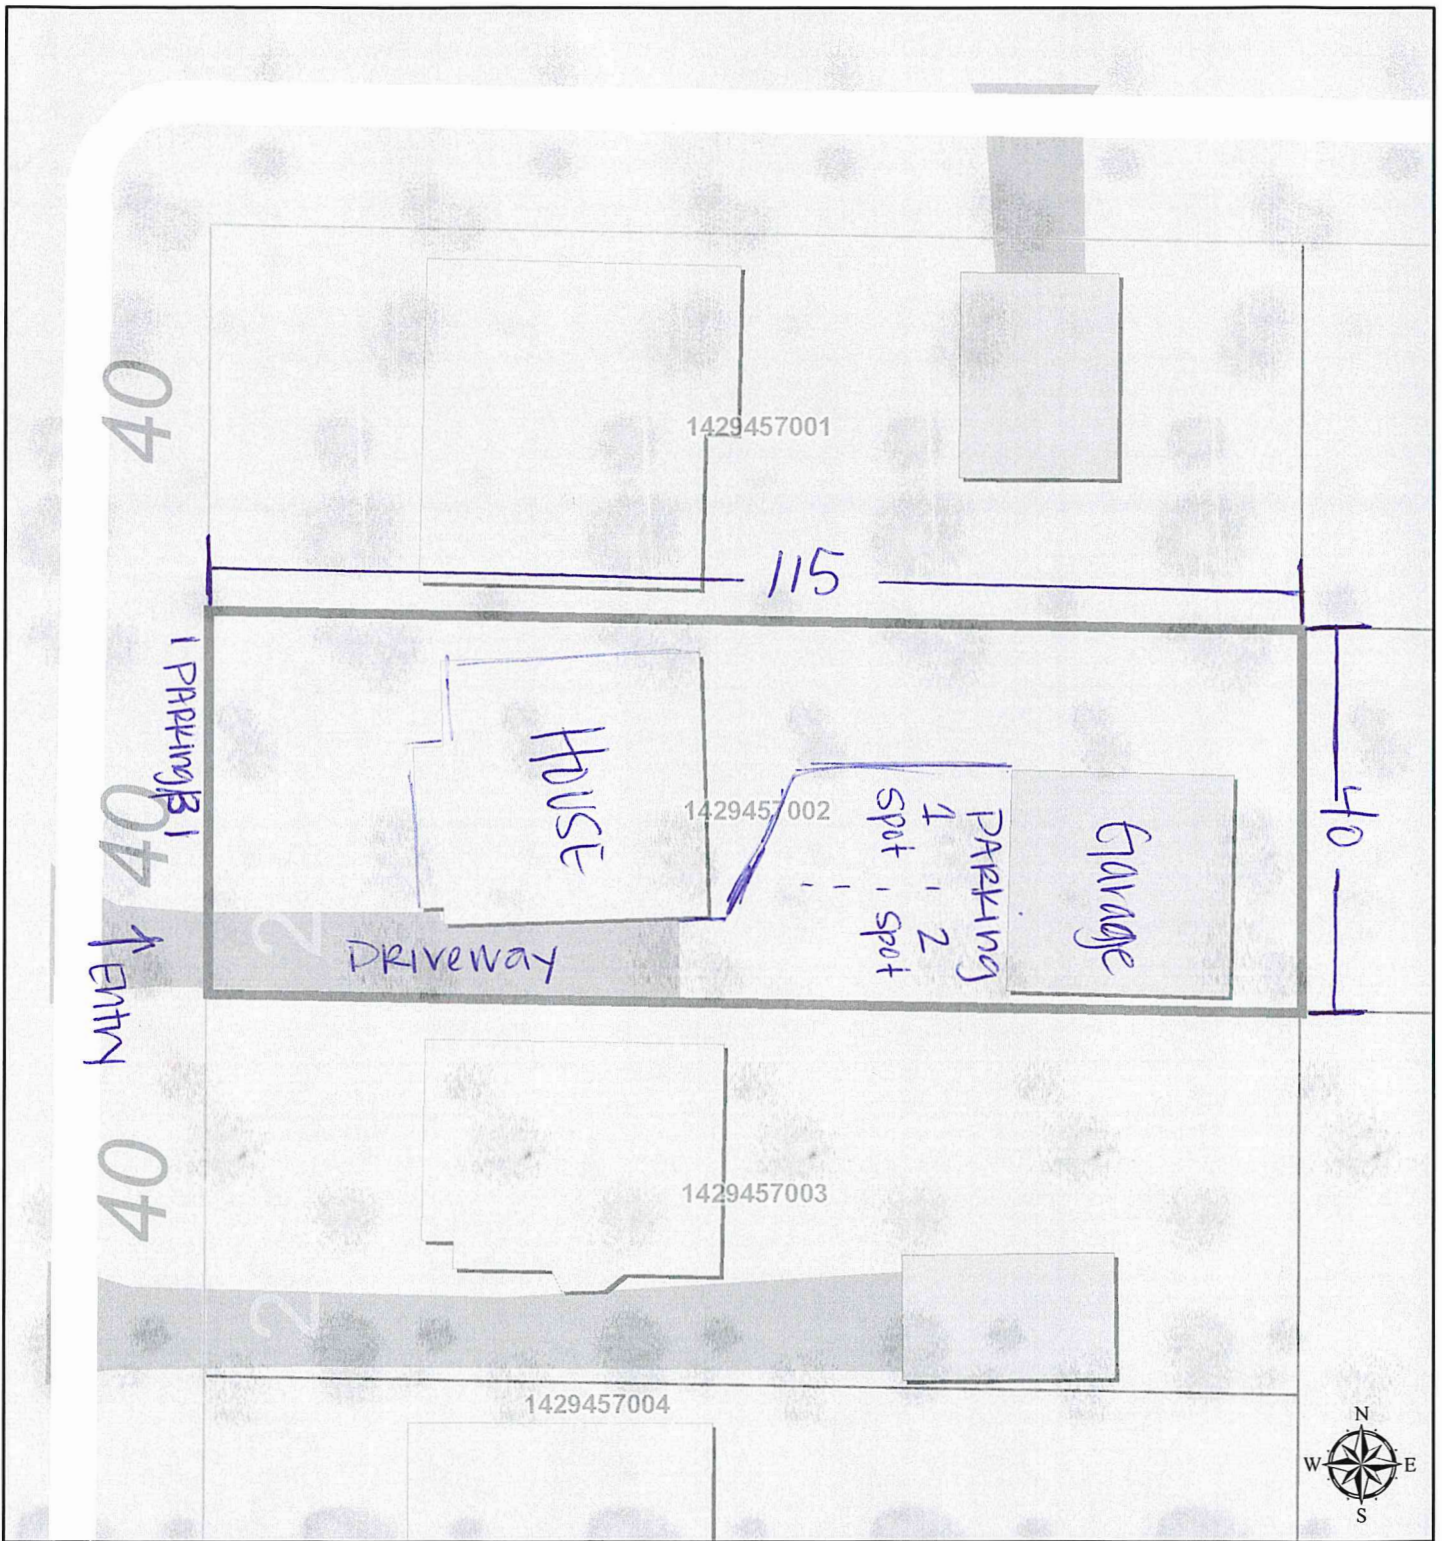

3124 N Isabell Ave

3124. N ISABELL AVE - PEORIA IL 61604

1 inch = 20 feet

Disclaimer: Data is provided 'as is' without warranty or any representation of accuracy, timeliness or completeness. The burden or determining fitness for, or the appropriateness for use, rests solely on the requester. The requester acknowledges and accepts the limitations of the Data, including the fact that the Data is in a constant state of maintenance. This website is NOT intended to be used for legal litigation or boundary disputes and is informational only. -Peoria County GIS Division

Peoria County, IL
 Peoria County, IL, HERE, USGS