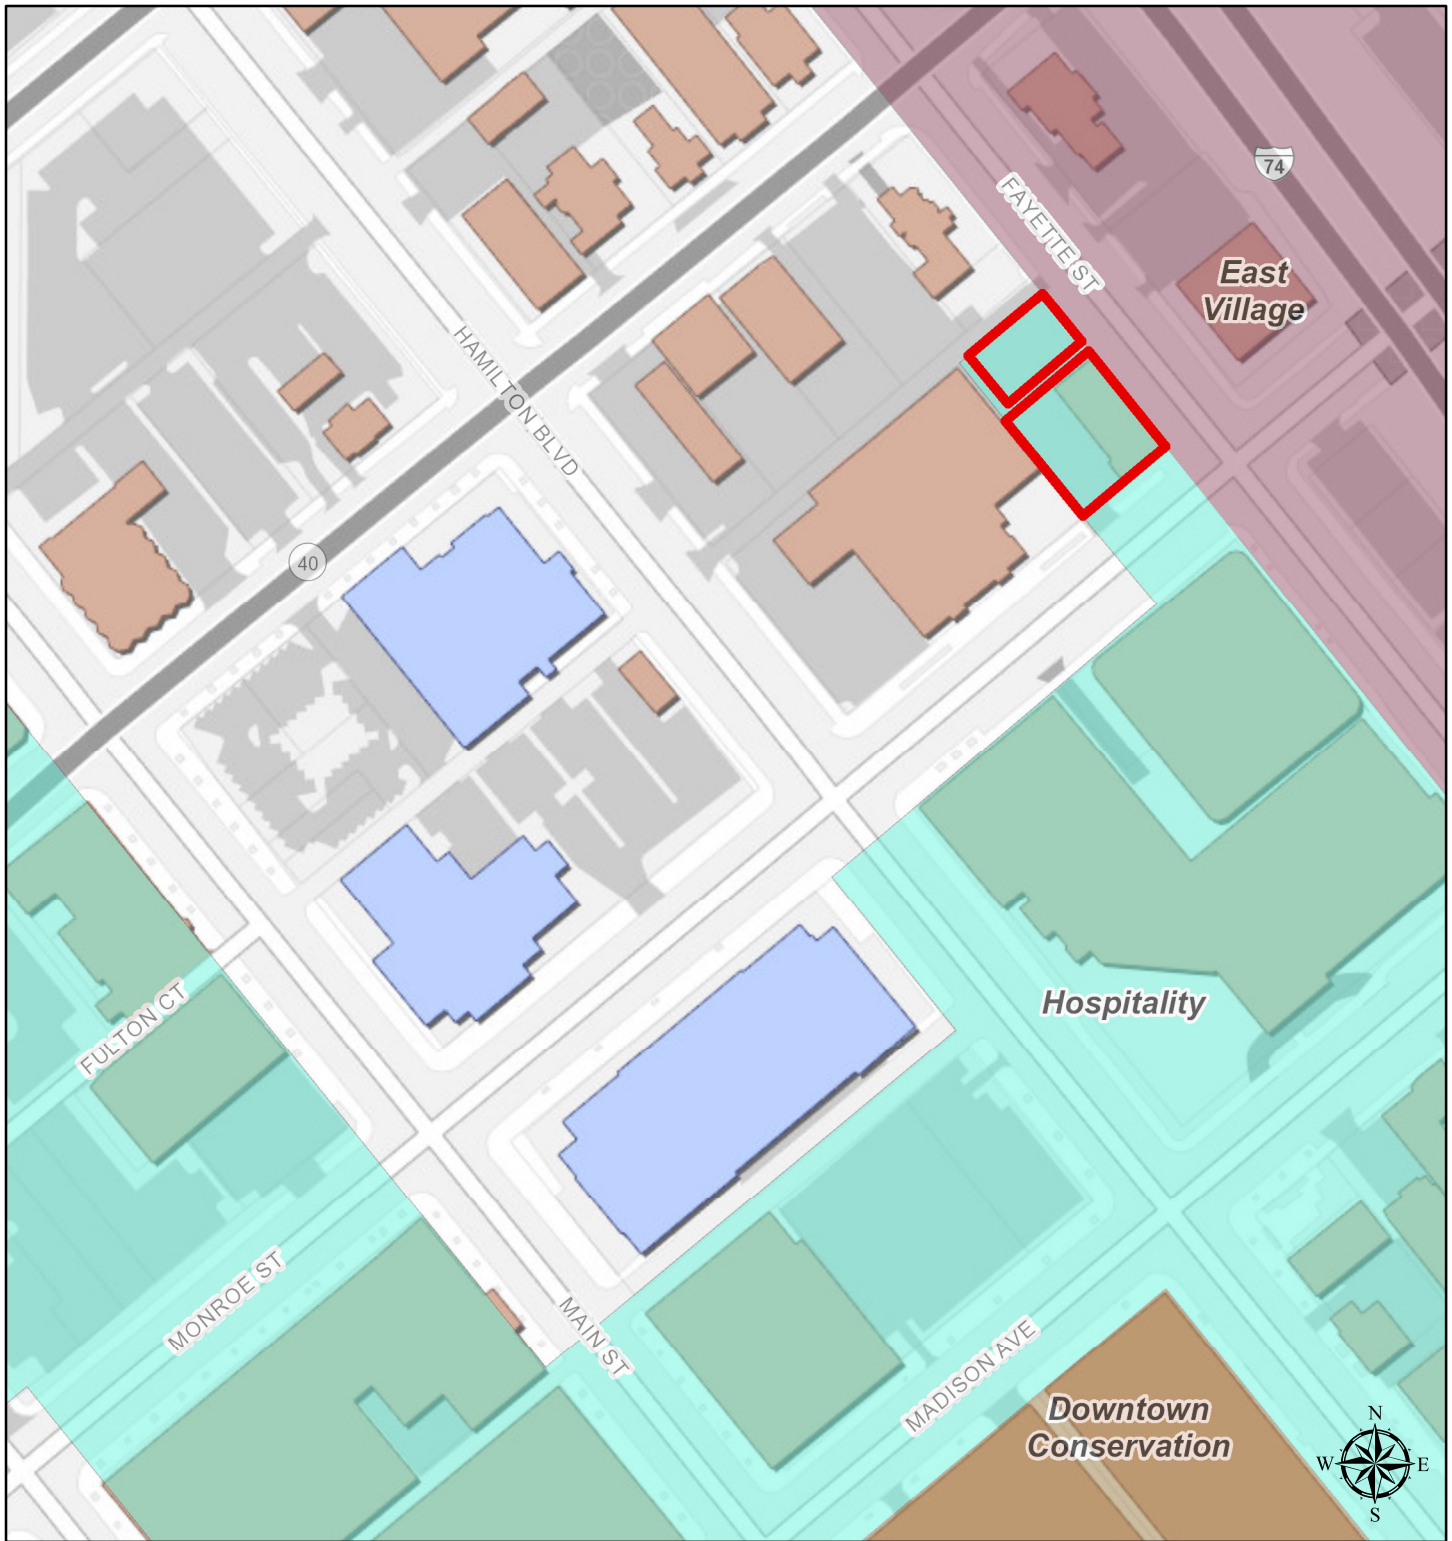

# Location of 237 NE Monroe

1 inch = 167 feet

Disclaimer: Data is provided 'as is' without warranty or any representation of accuracy, timeliness or completeness. The burden for determining fitness for, or the appropriateness for use, rests solely on the requester. The requester acknowledges and accepts the limitations of the Data, including the fact that the Data is in a constant state of maintenance. This website is NOT intended to be used for legal litigation or boundary disputes and is informational only. -Peoria County GIS Division

Peoria County, IL, HERE, USGS