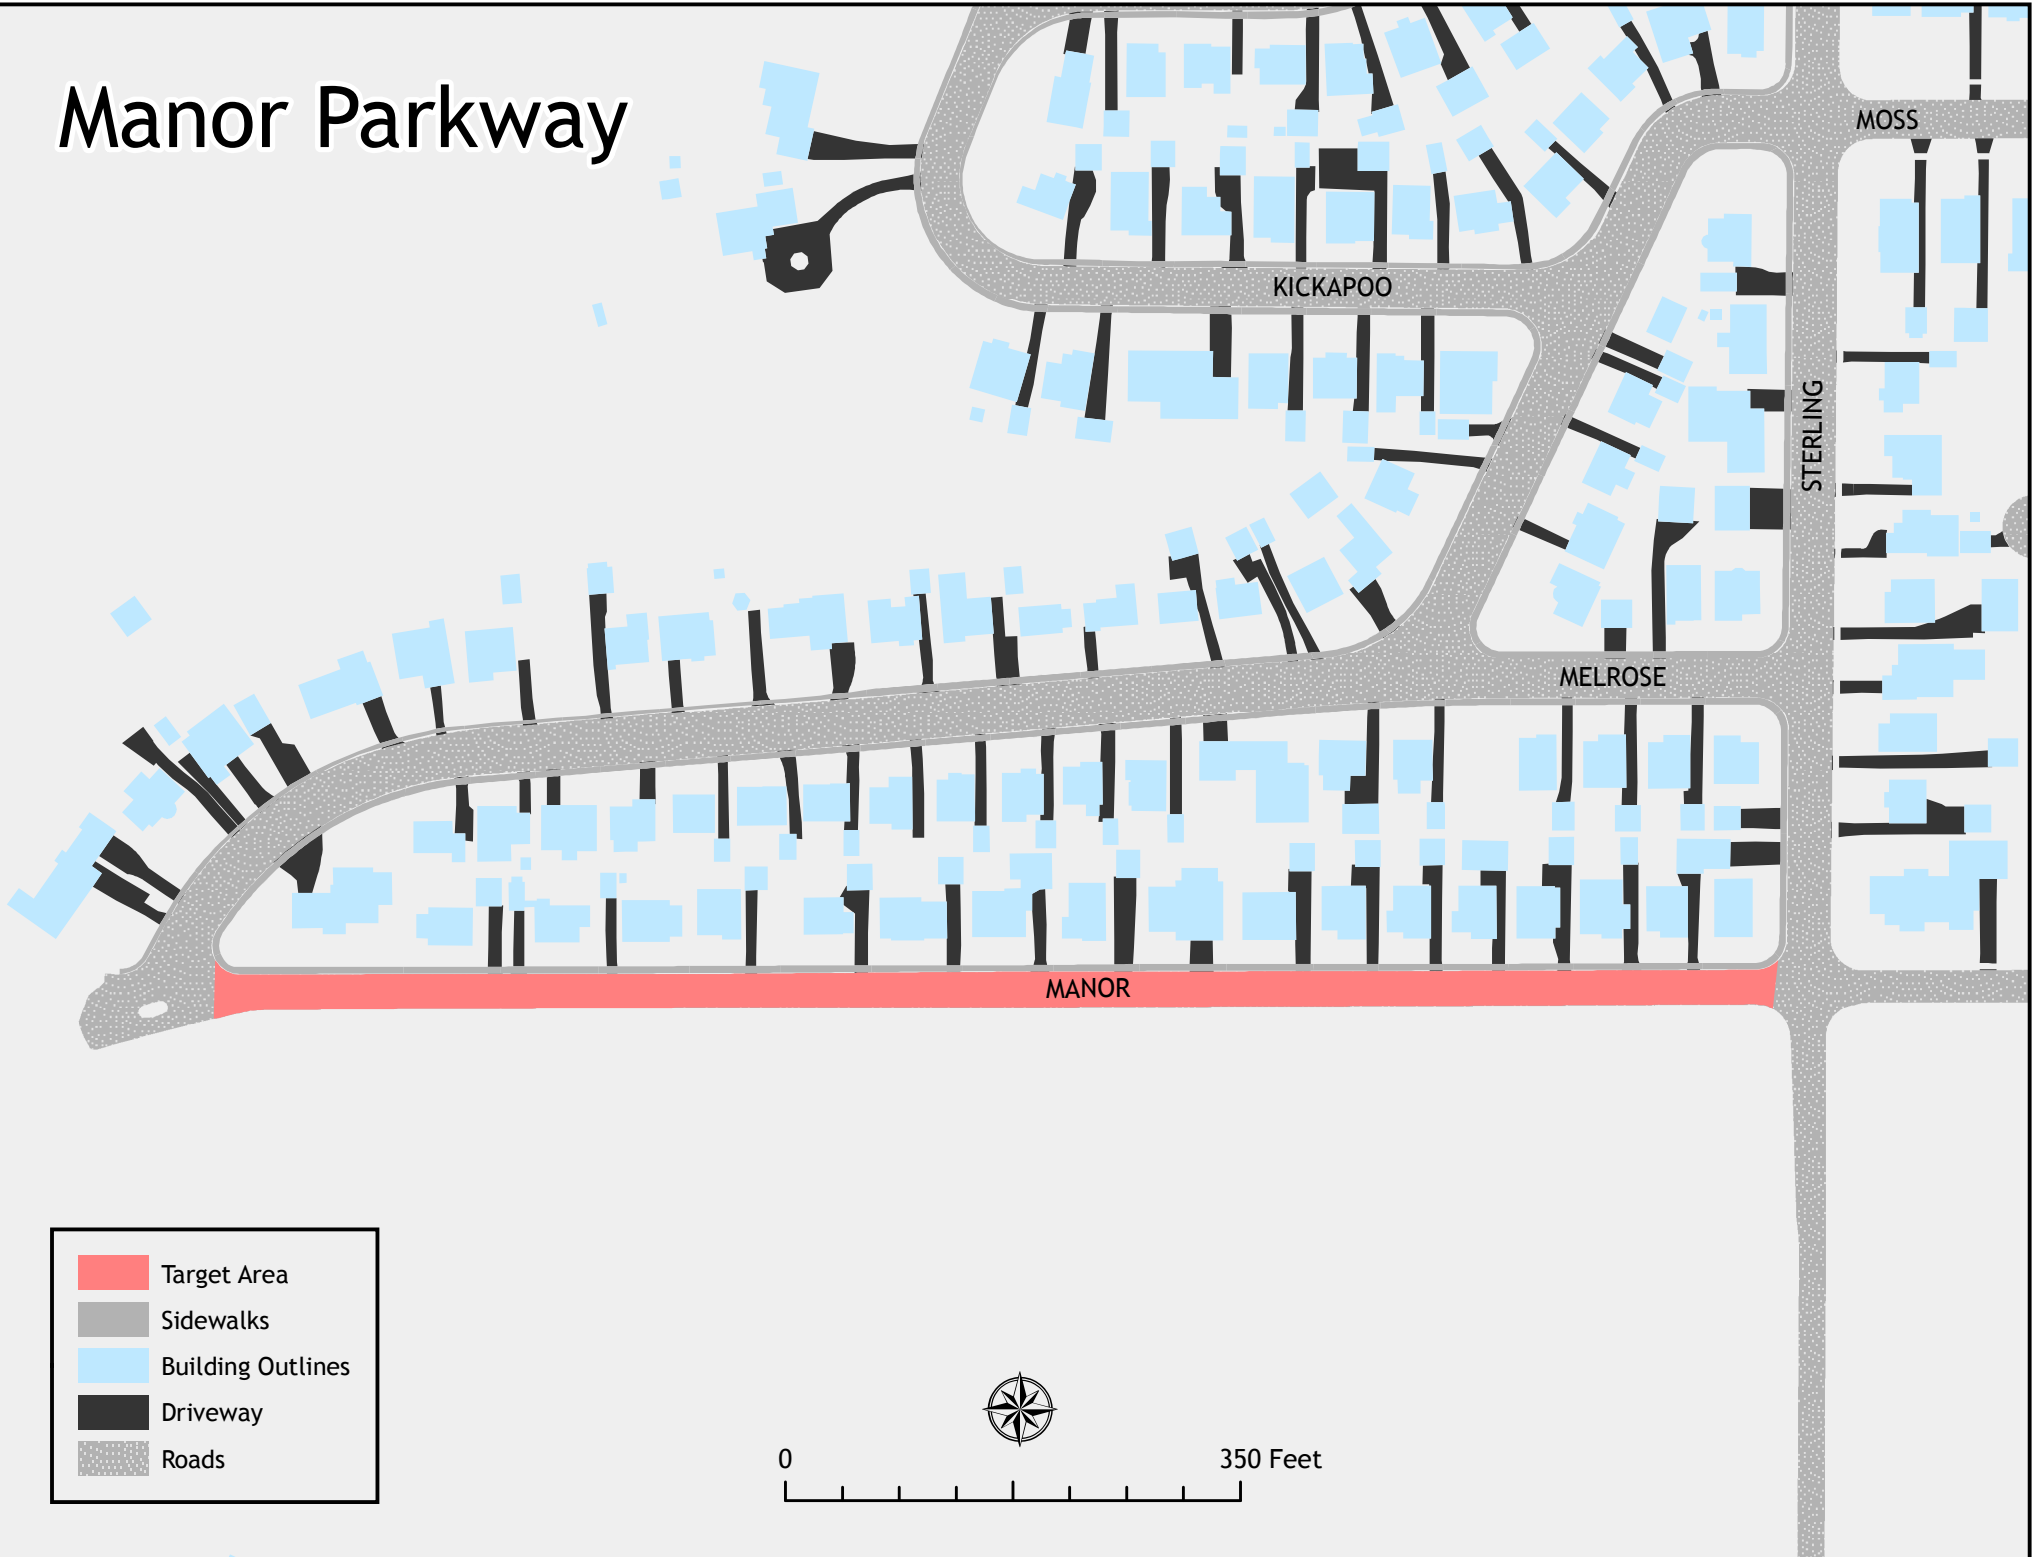

Manor Parkway

Target Area

Sidewalks

Building Outlines

Driveway

Roads

0 350 Feet