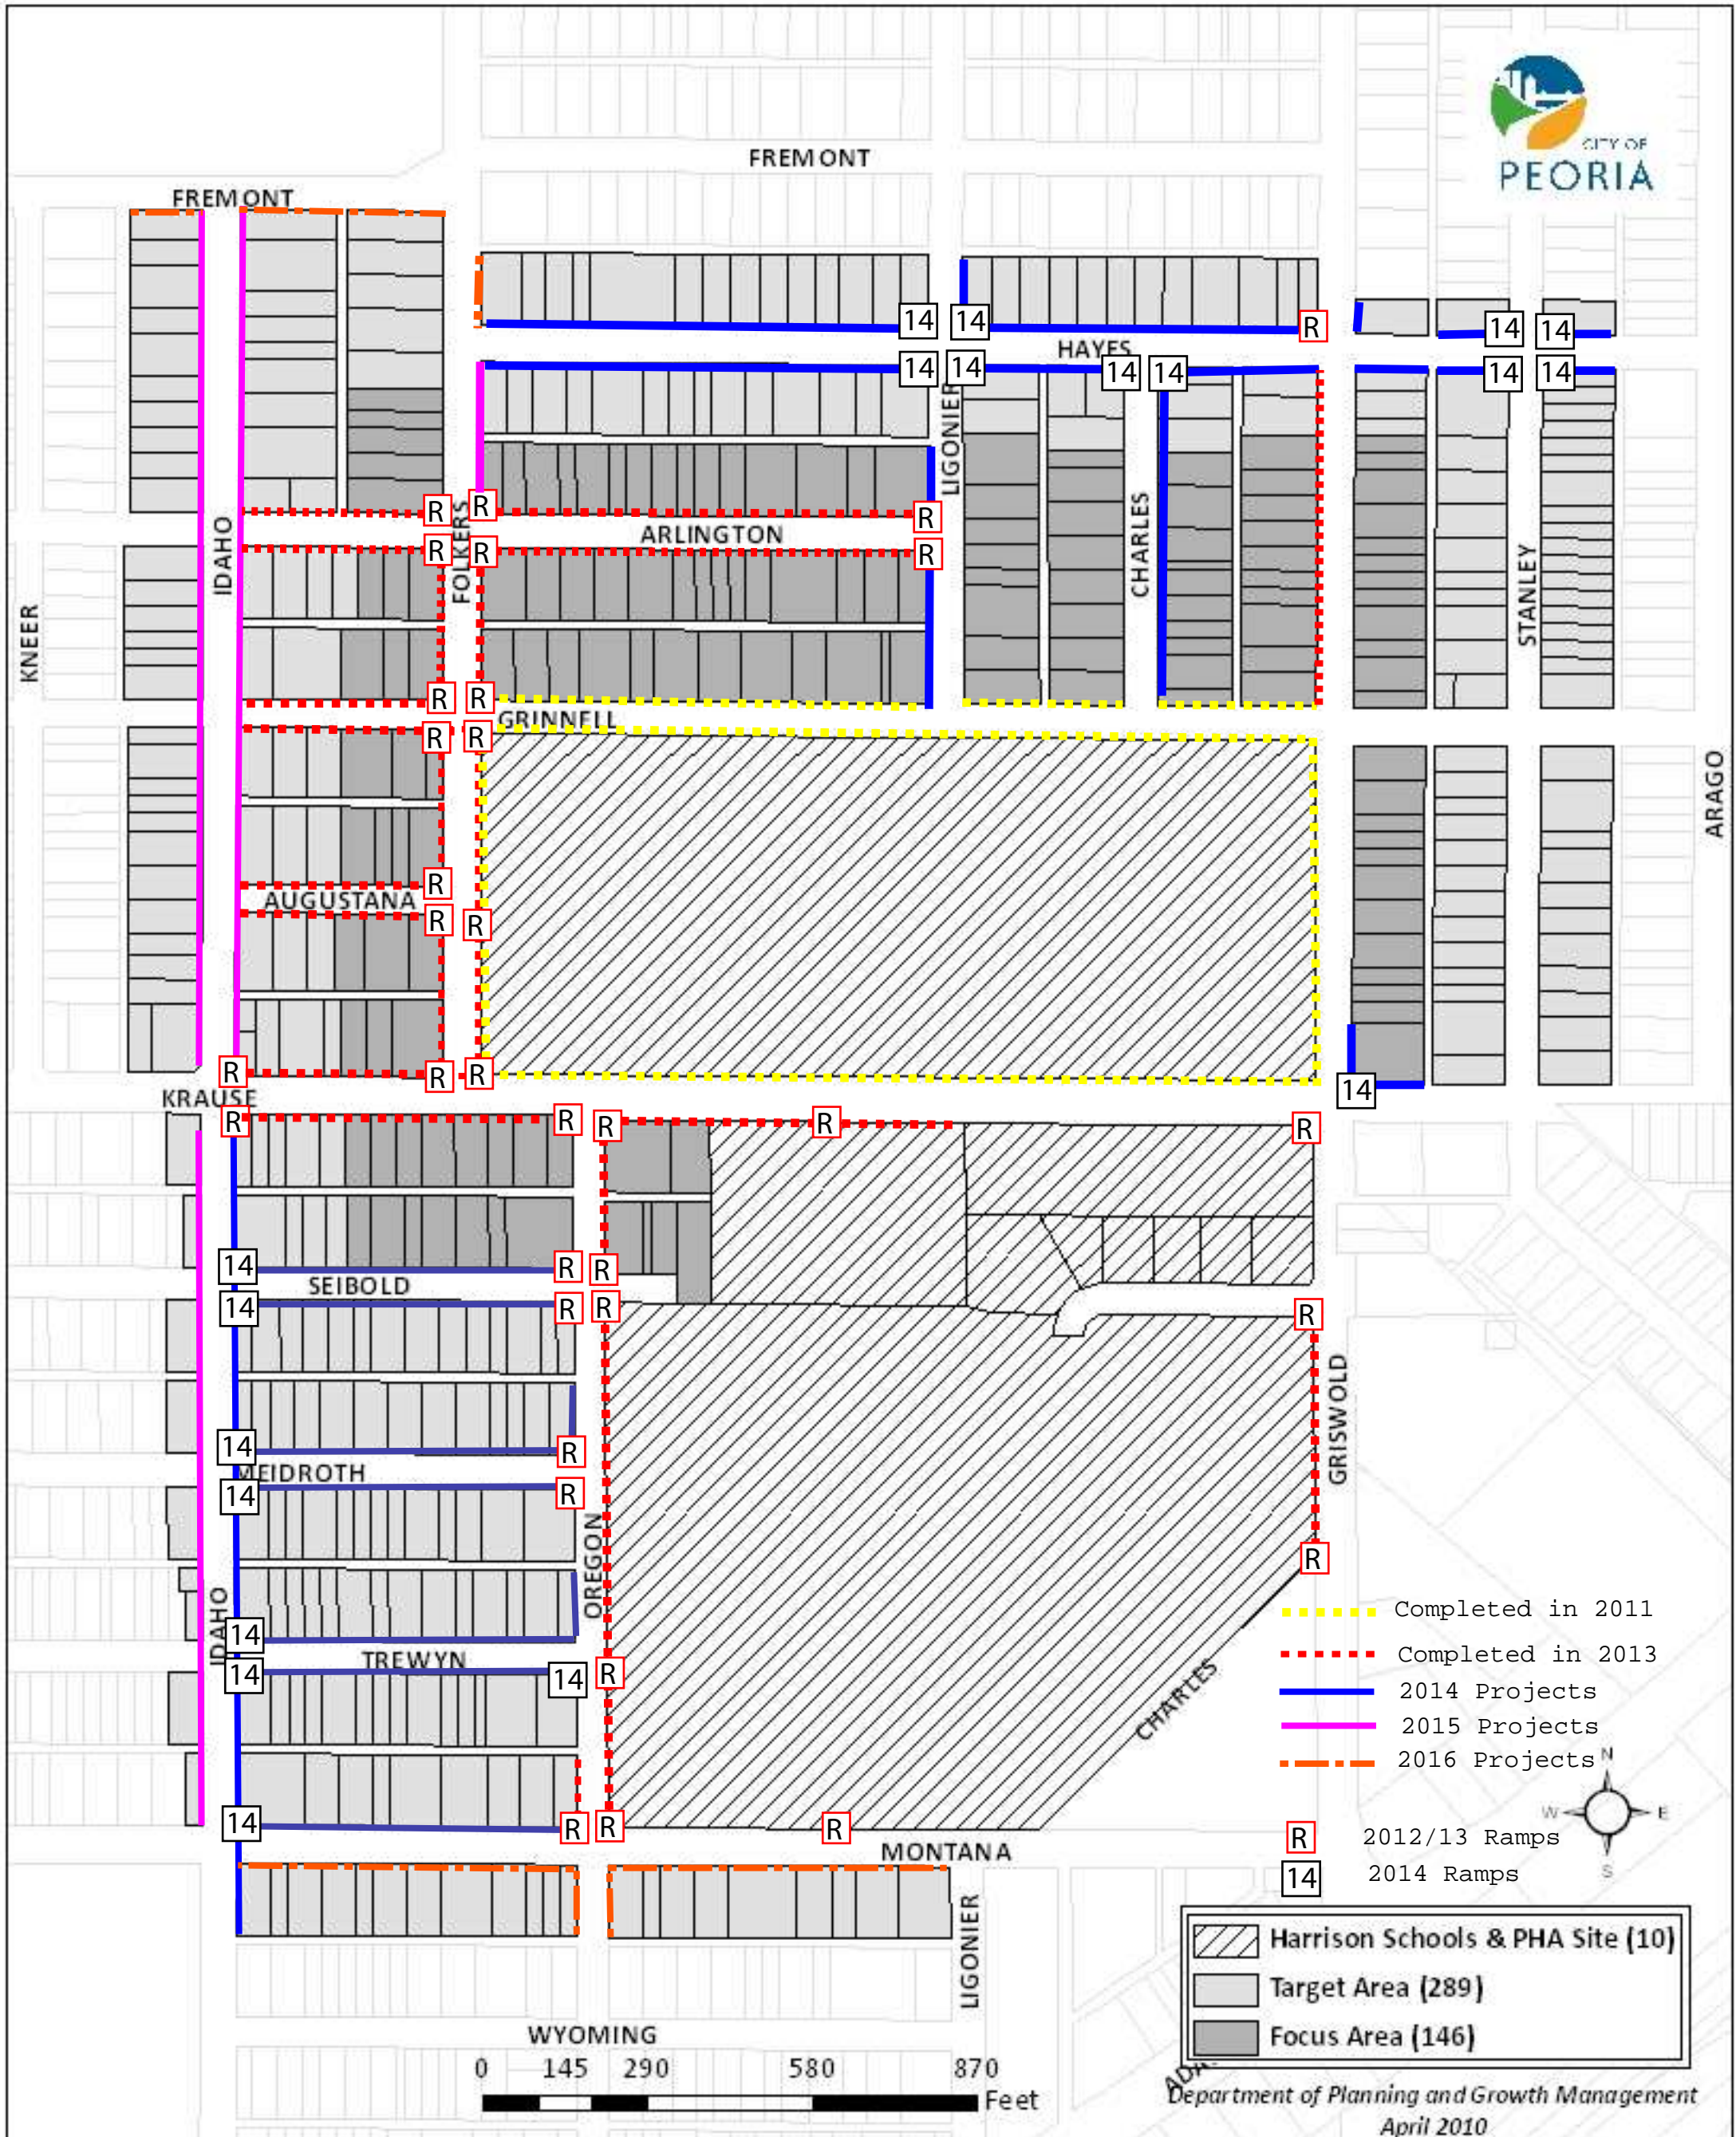

Harrison Community School Area

2011-2016 Projects

- - - Completed in 2011
- - - Completed in 2013
- 2014 Projects
- 2015 Projects
- - - 2016 Projects

- R 2012/13 Ramps
- 14 2014 Ramps

- Harrison Schools & PHA Site (10)
- Target Area (289)
- Focus Area (146)