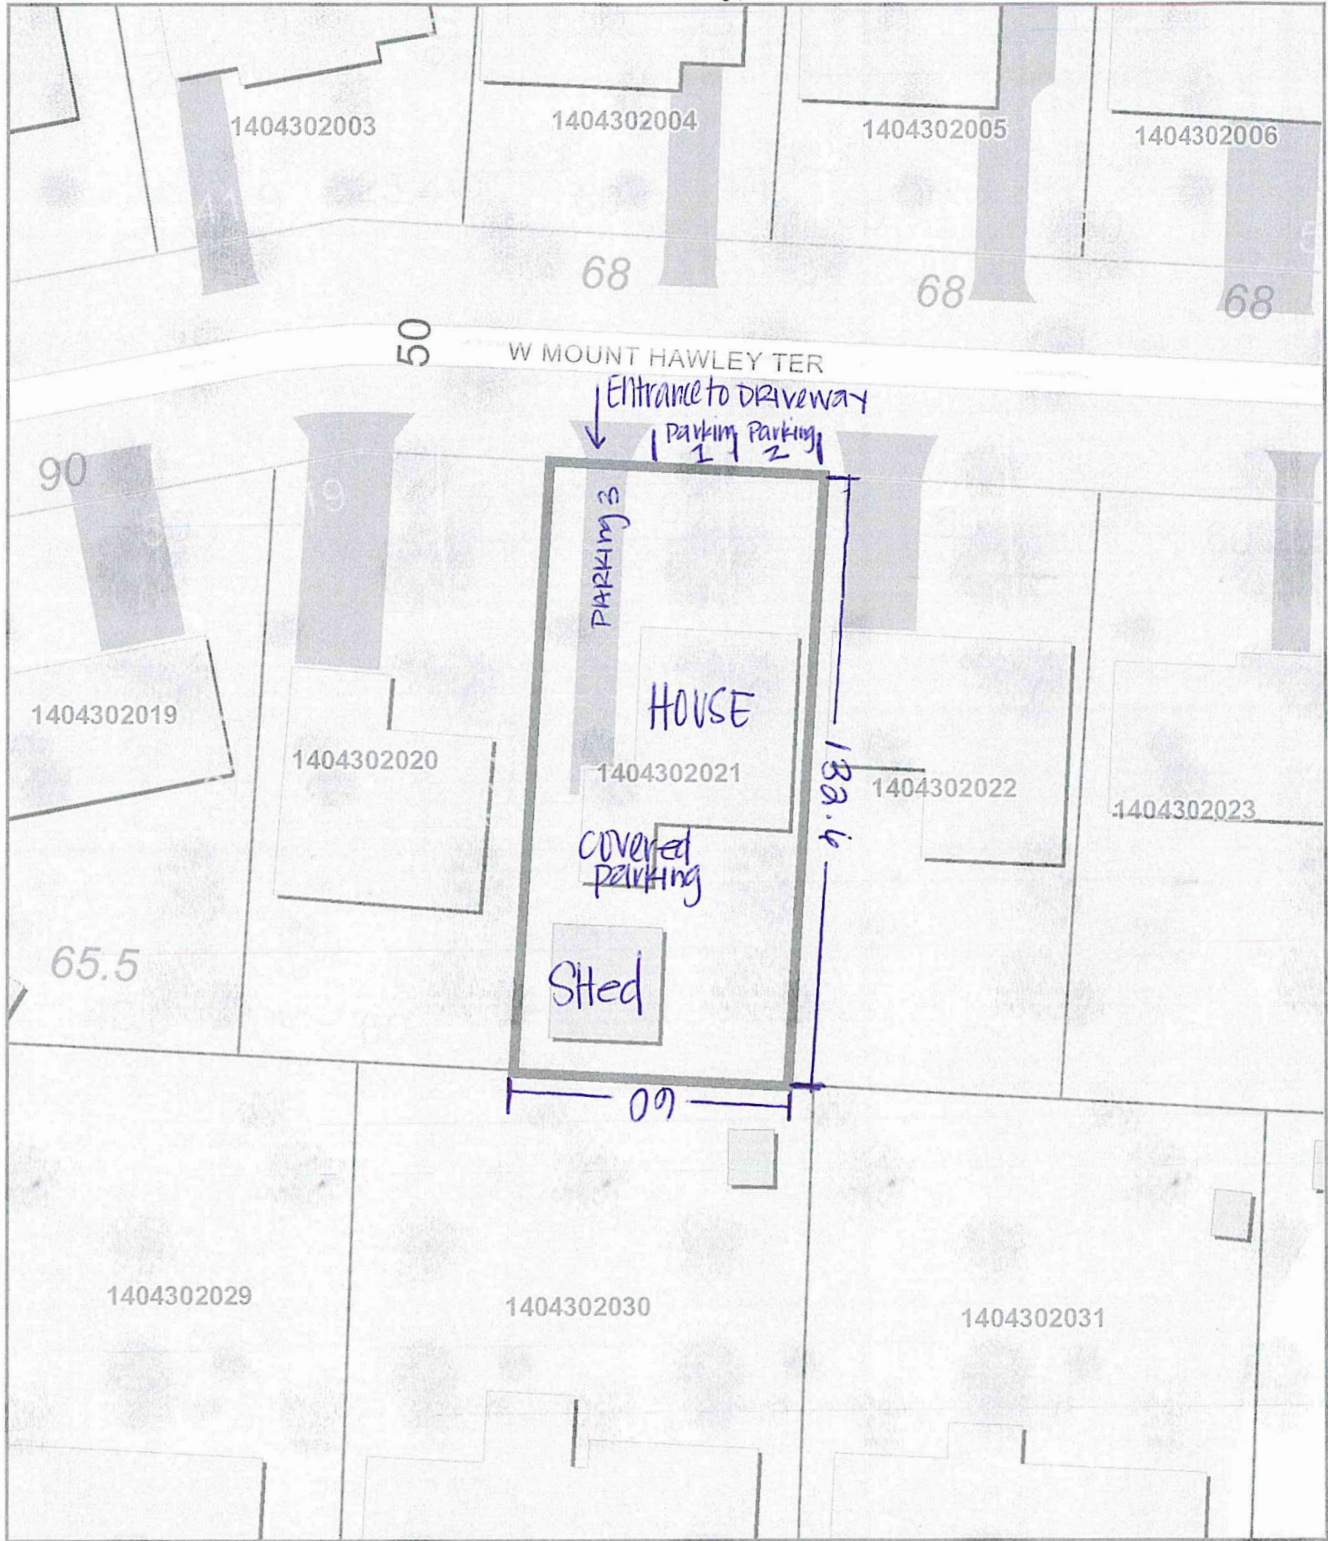

Peoria County, IL

Disclaimer: Data is provided 'as is' without warranty or any representation of accuracy, timeliness or completeness. The burden for determining fitness for, or the appropriateness for use, rests solely on the requester. The requester acknowledges and accepts the limitations of the Data, including the fact that the Data is in a constant state of maintenance. This website is NOT intended to be used for legal litigation or boundary disputes and is informational only. -Peoria County GIS Division

Map Scale
1 inch = 42 feet
 12/7/2021

620 W. Mount Hawley Terrace
 Peoria IL 61615