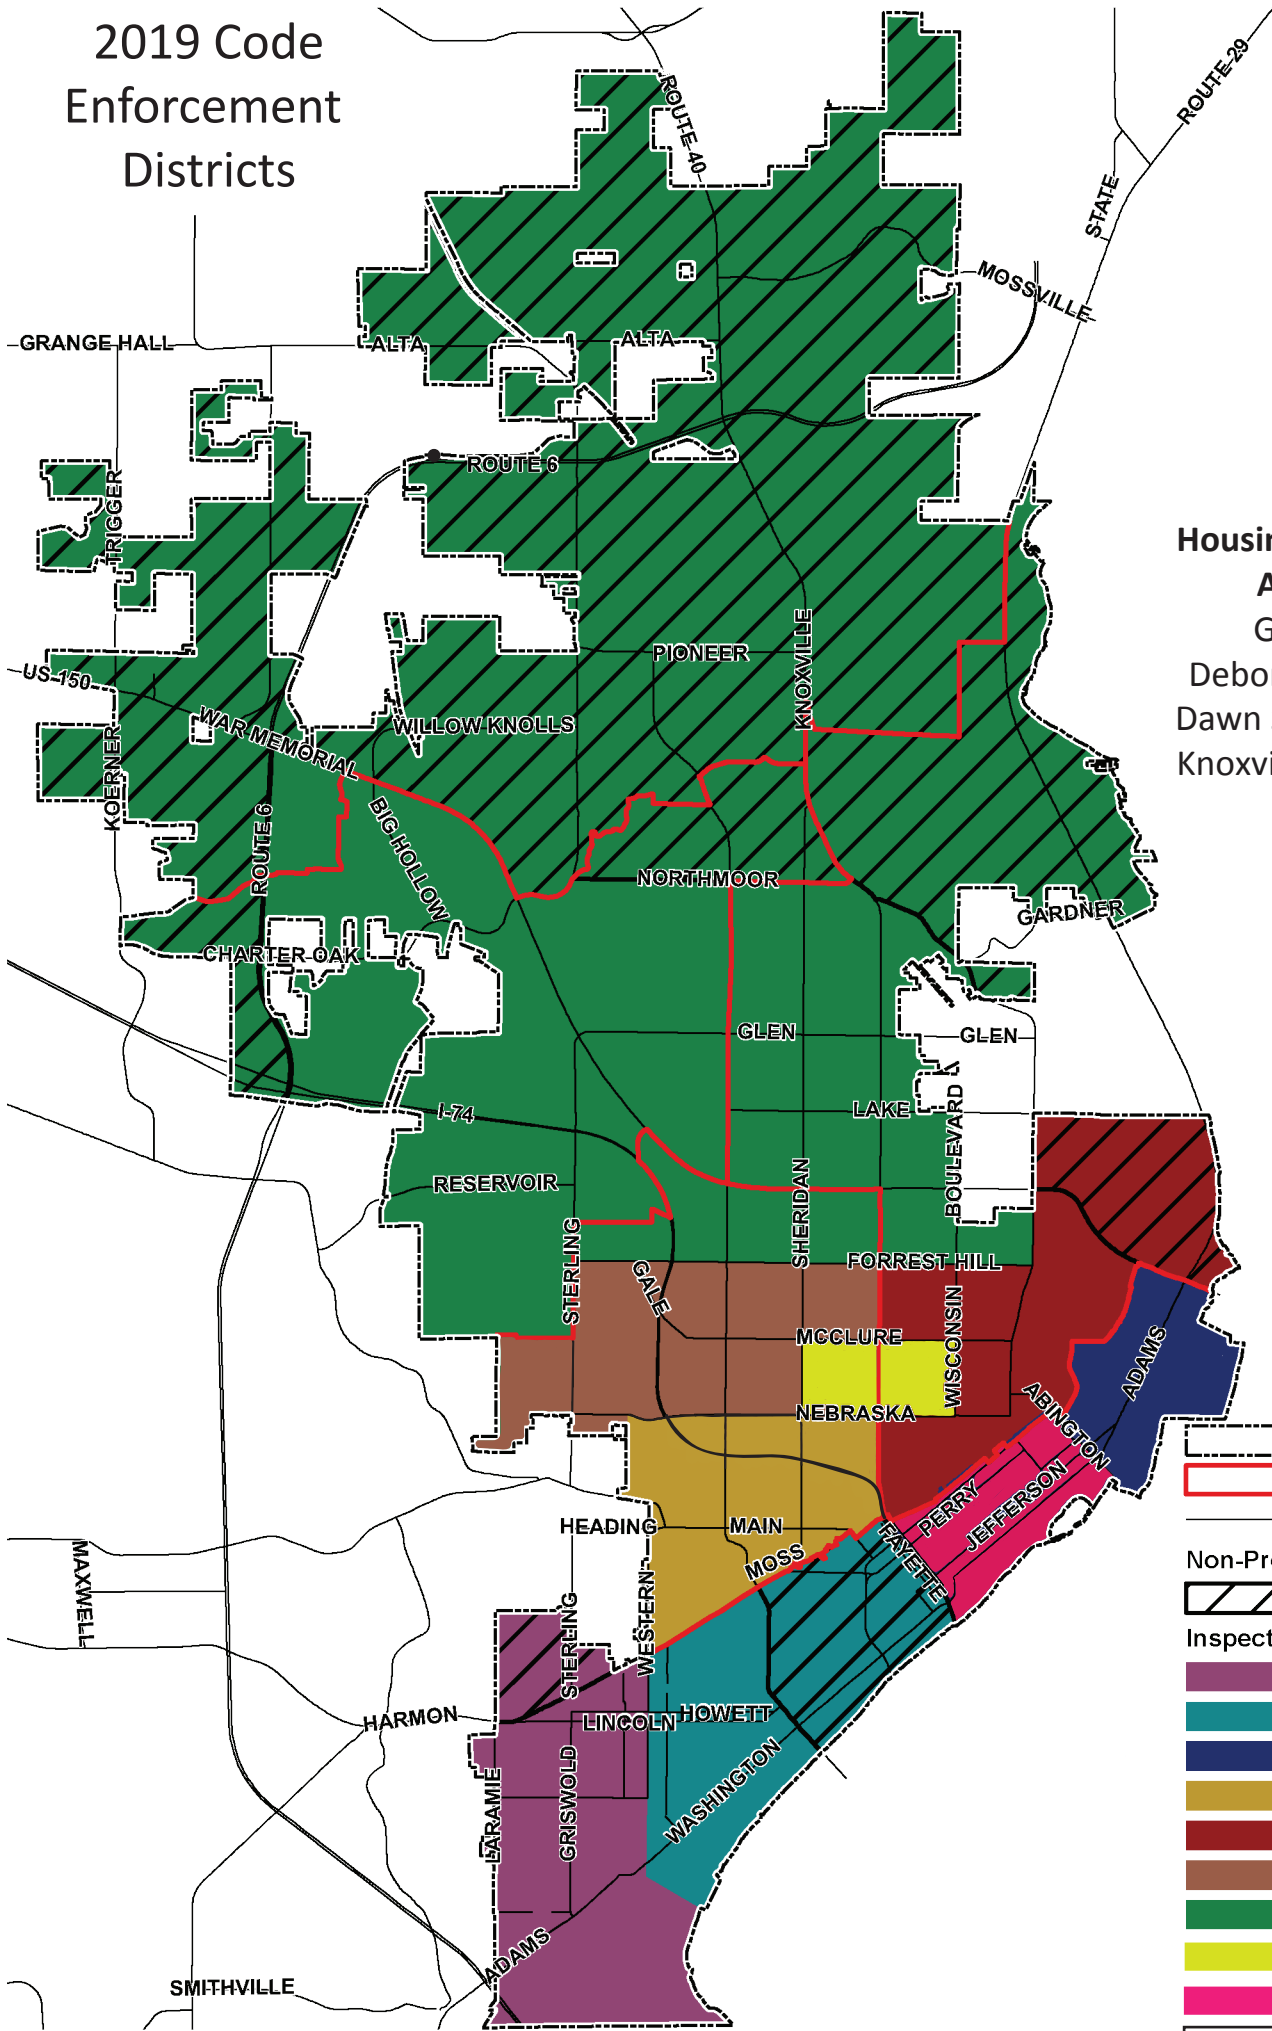

2019 Code Enforcement Districts

Housing Complaints in Aide Areas:
 Gayland- Lisa
 Deborah Fulton- Leon
 Dawn Scally- Tom (W of Knoxville)
 Antonio (E of Knoxville)

Legend

- City Boundary
- Council Districts
- Thoroughfares

Non-Proactive Enforcement Areas

- Complaint Only

Inspector

- Gayland Ford
- Lisa Eads
- Leon Abner
- Nick Ruzicka
- Antonio Mables
- Thomas Dwyer
- Jamie Shilevinatz
- Dawn Scally
- Deborah Fulton
- Top 10
Spencer Dugan