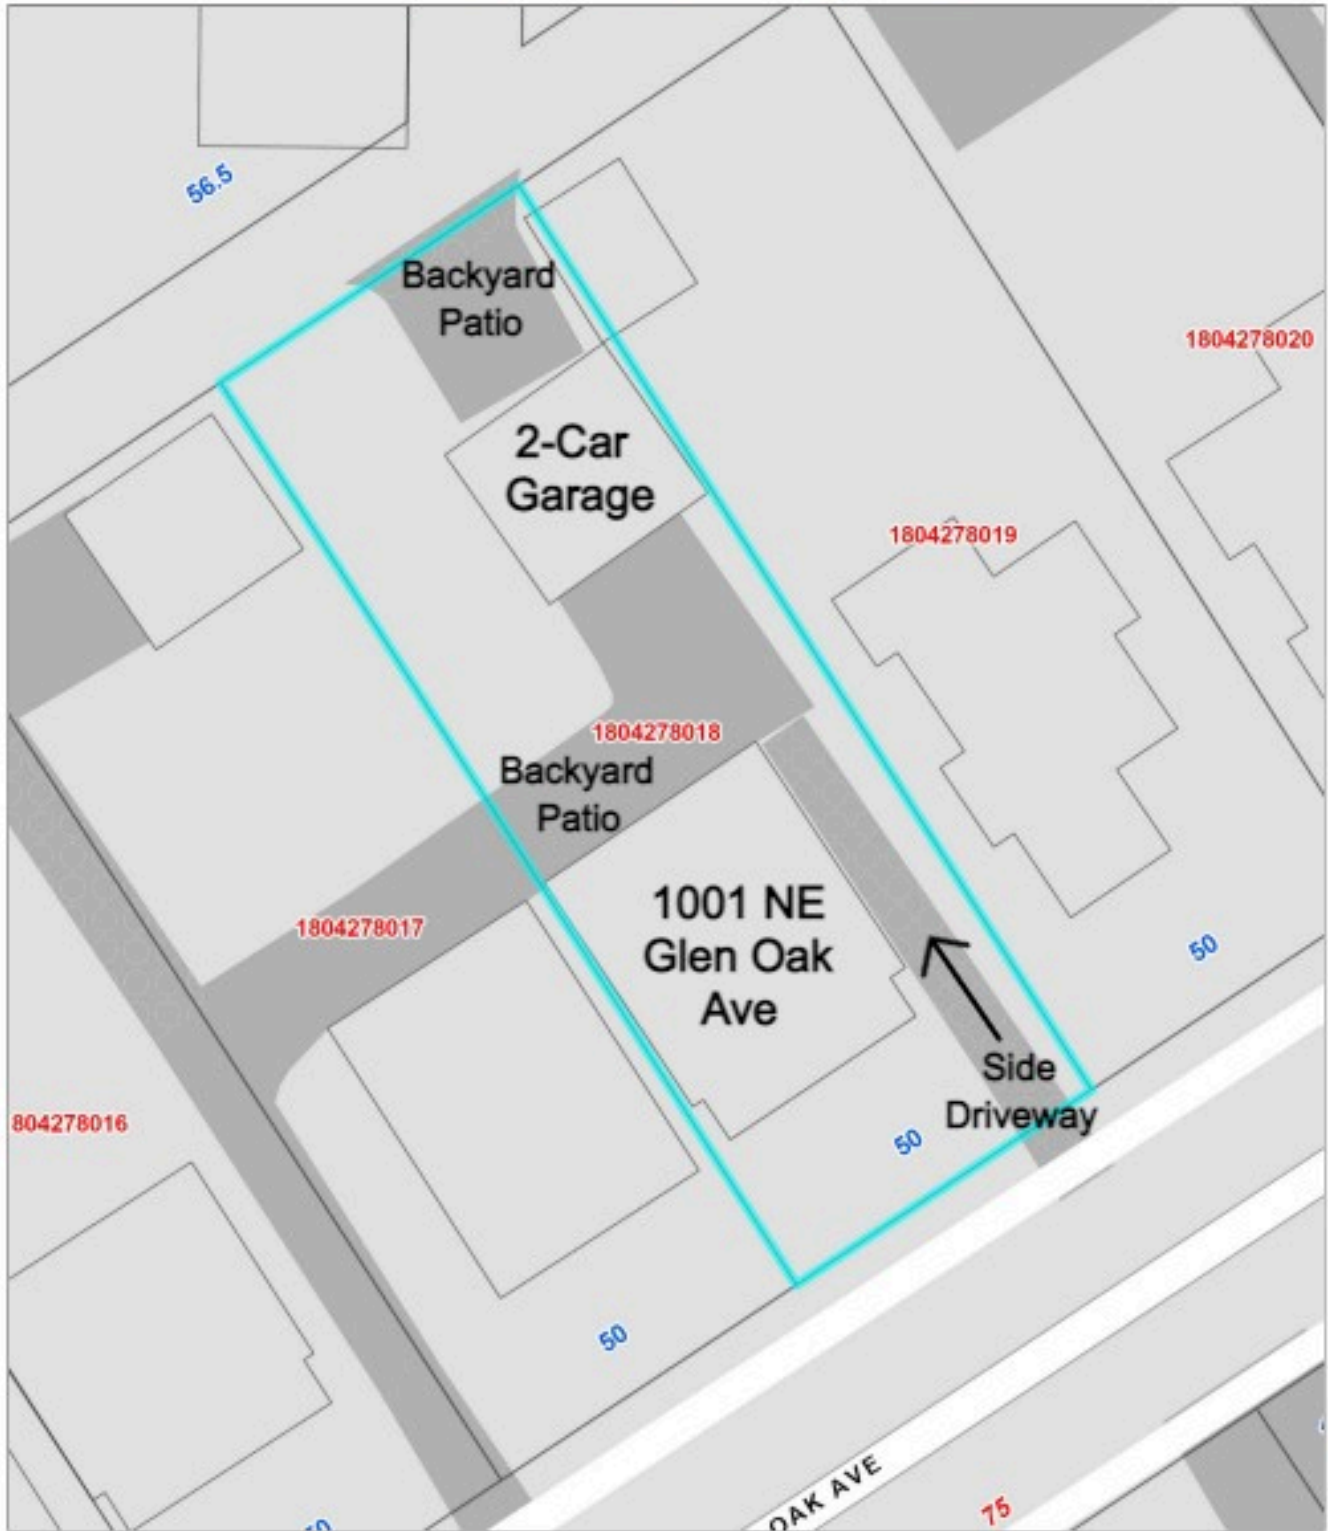

1001 NE Glen Oak Ave, Peoria, IL 61603

Disclaimer: Data is provided 'as is' without warranty or any representation of accuracy, timeliness or completeness. The burden for determining fitness for, or the appropriateness for use, rests solely on the requester. The requester acknowledges and accepts the limitations of the Data, including the fact that the Data is in a constant state of maintenance. This website is NOT intended to be used for legal litigation or boundary disputes and is informational only. - Peoria County GIS Division

Map Scale
1 inch = 35 feet
10/26/2022