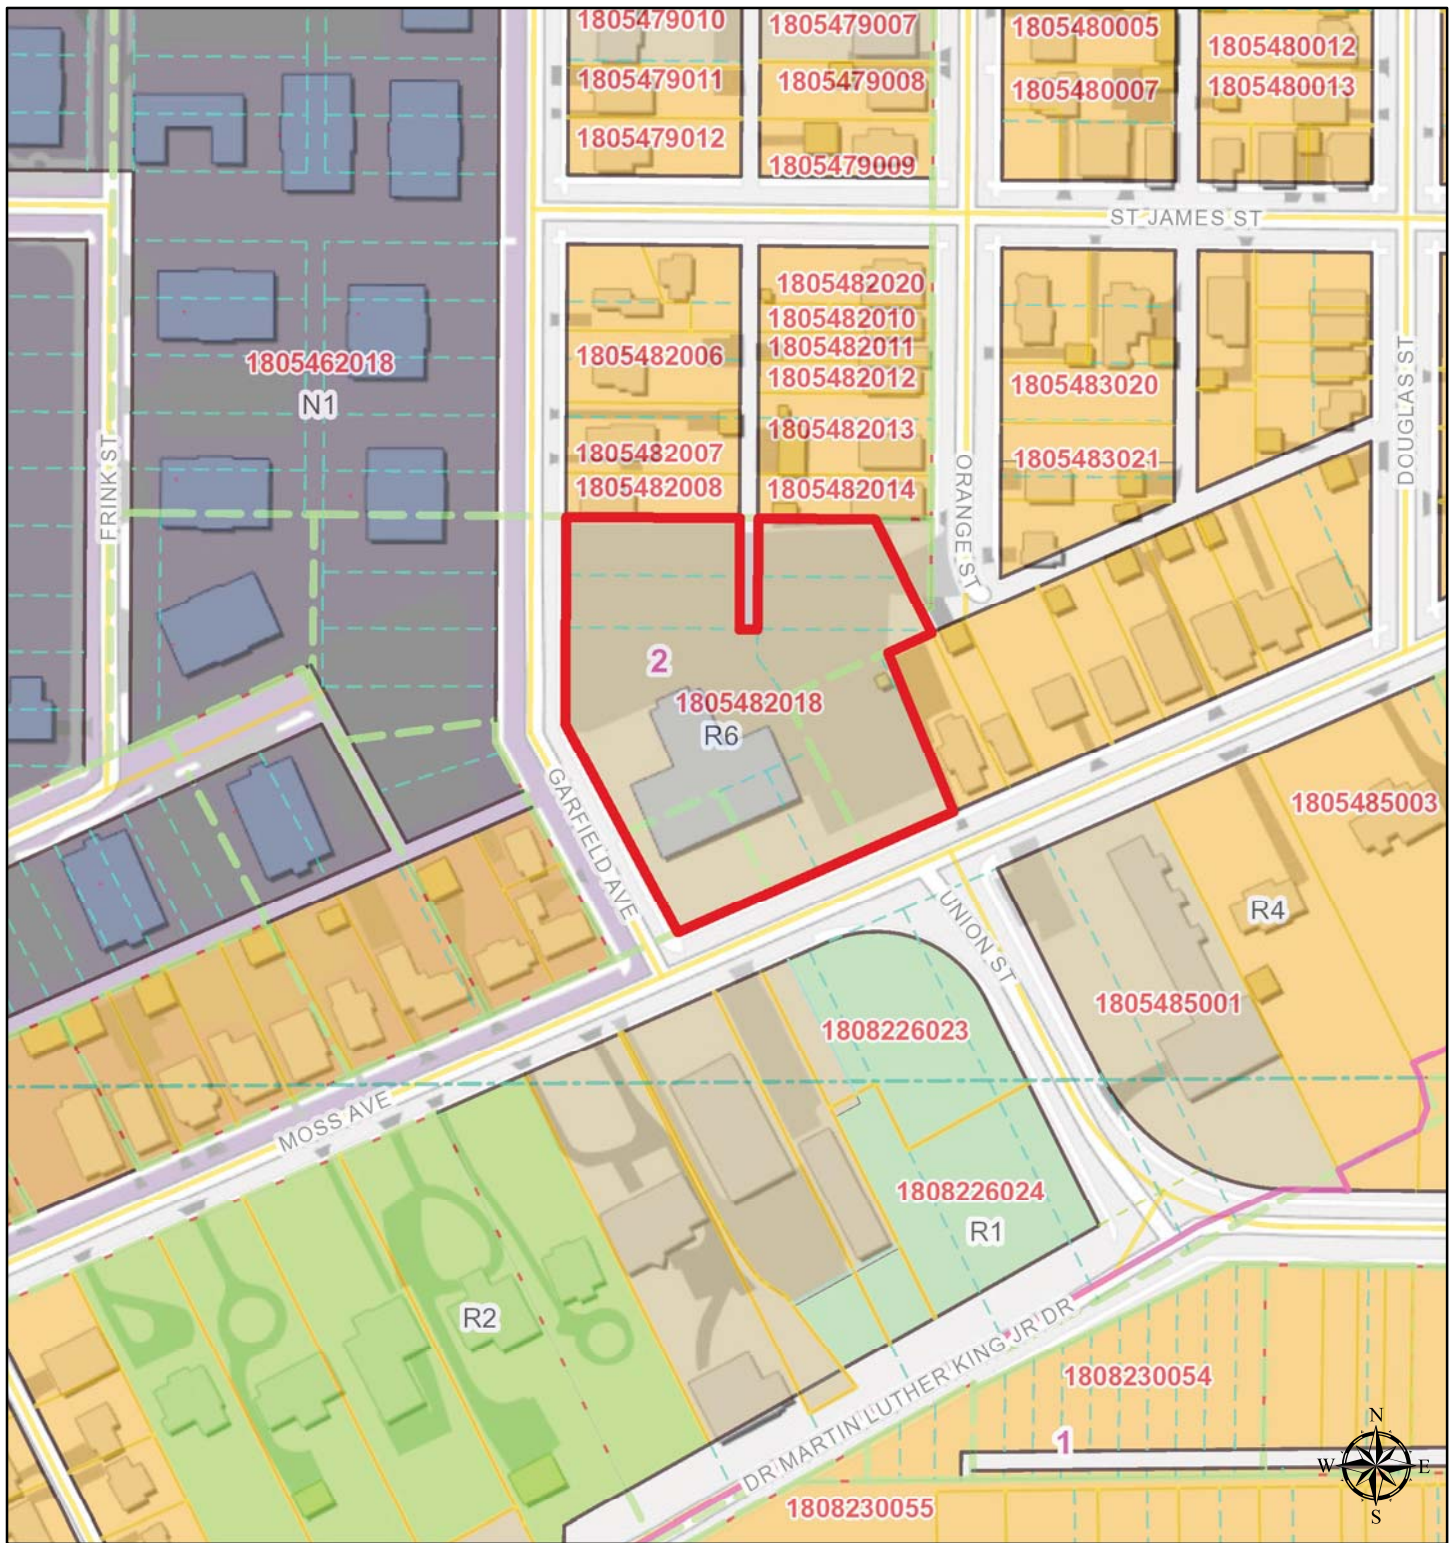

# Surrounding Zoning Map - 839 W Moss Ave.

1 inch = 167 feet

Disclaimer: Data is provided 'as is' without warranty or any representation of accuracy, timeliness or completeness. The burden for determining fitness for, or the appropriateness for use, rests solely on the requester. The requester acknowledges and accepts the limitations of the Data, including the fact that the Data is in a constant state of maintenance. This website is NOT intended to be used for legal litigation or boundary disputes and is informational only. -Peoria County GIS Division

Peoria County, IL, HERE, USGS