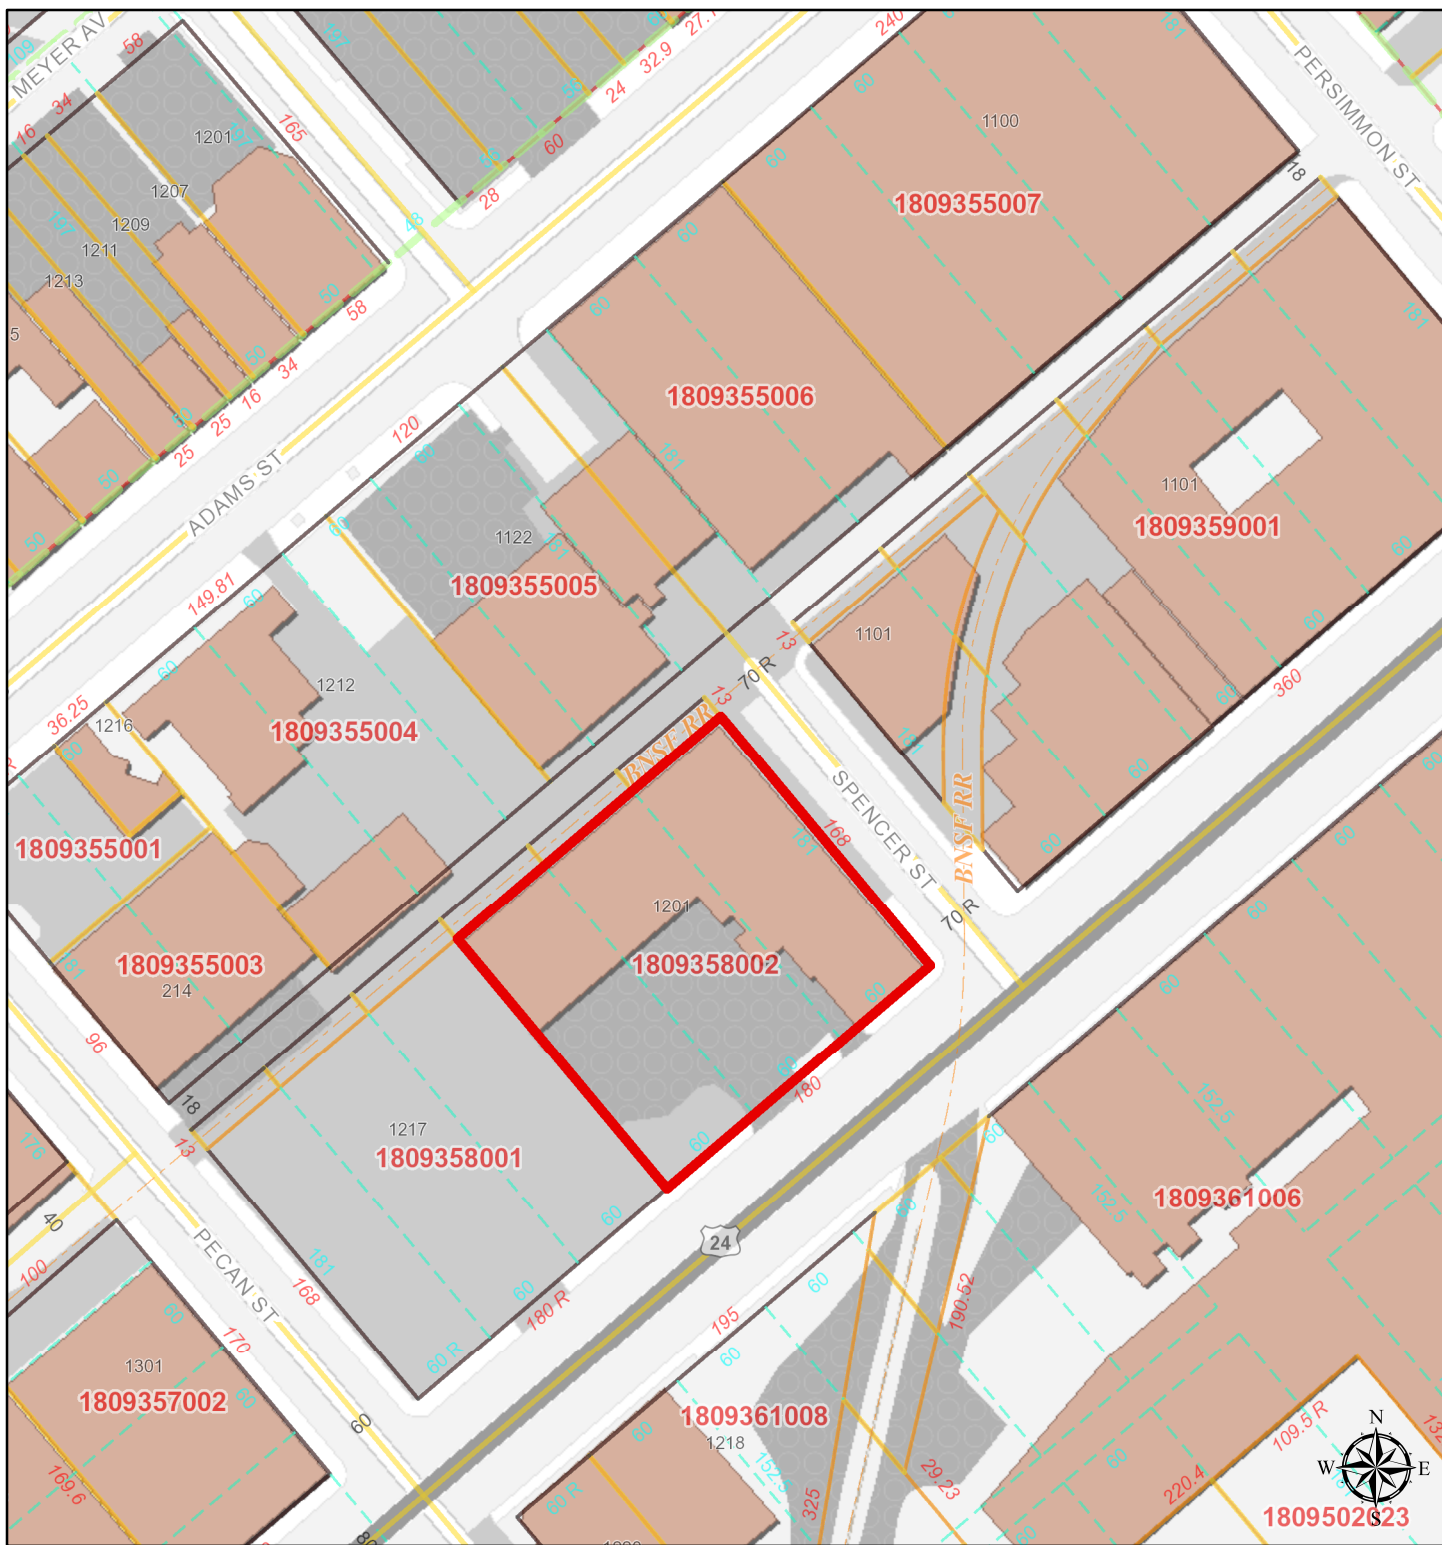

1201 SW Washington Location Map

1 inch = 100 feet

Disclaimer: Data is provided 'as is' without warranty or any representation of accuracy, timeliness or completeness. The burden for determining fitness for, or the appropriateness for use, rests solely on the requester. The requester acknowledges and accepts the limitations of the Data, including the fact that the Data is in a constant state of maintenance. This website is NOT intended to be used for legal litigation or boundary disputes and is informational only. -Peoria County GIS Division