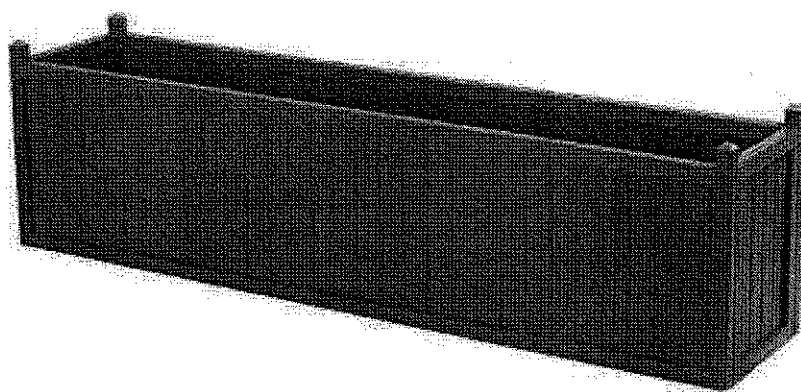

Cal Designs

Model # WOOD851-CSMI-H WOOD PLANTER BOX

69 in. x 16 in. Mist All Weather Composite Planter

PRODUCT OVERVIEW

Model # WOOD851-CSMI-H WOOD PLANTER BOX

Internet # 203441733

Embellish your deck or patio with Cal Designs premium 69 in. All Weather Composite Planter. The artisans of Cal Designs have created custom accessories to enhance the beauty and functionality of our backyard. The Preferred weather resistant synthetic materials resist corrosion, and insects. Planter includes hardware and assembles in minutes. Proudly made in the USA.

- Includes hardware for quick assembly
- Planter design and colors coordinates with Cal Designs spa surround products
- Planter stands 22 in. tall
- Synthetic mist gives the richness of wood