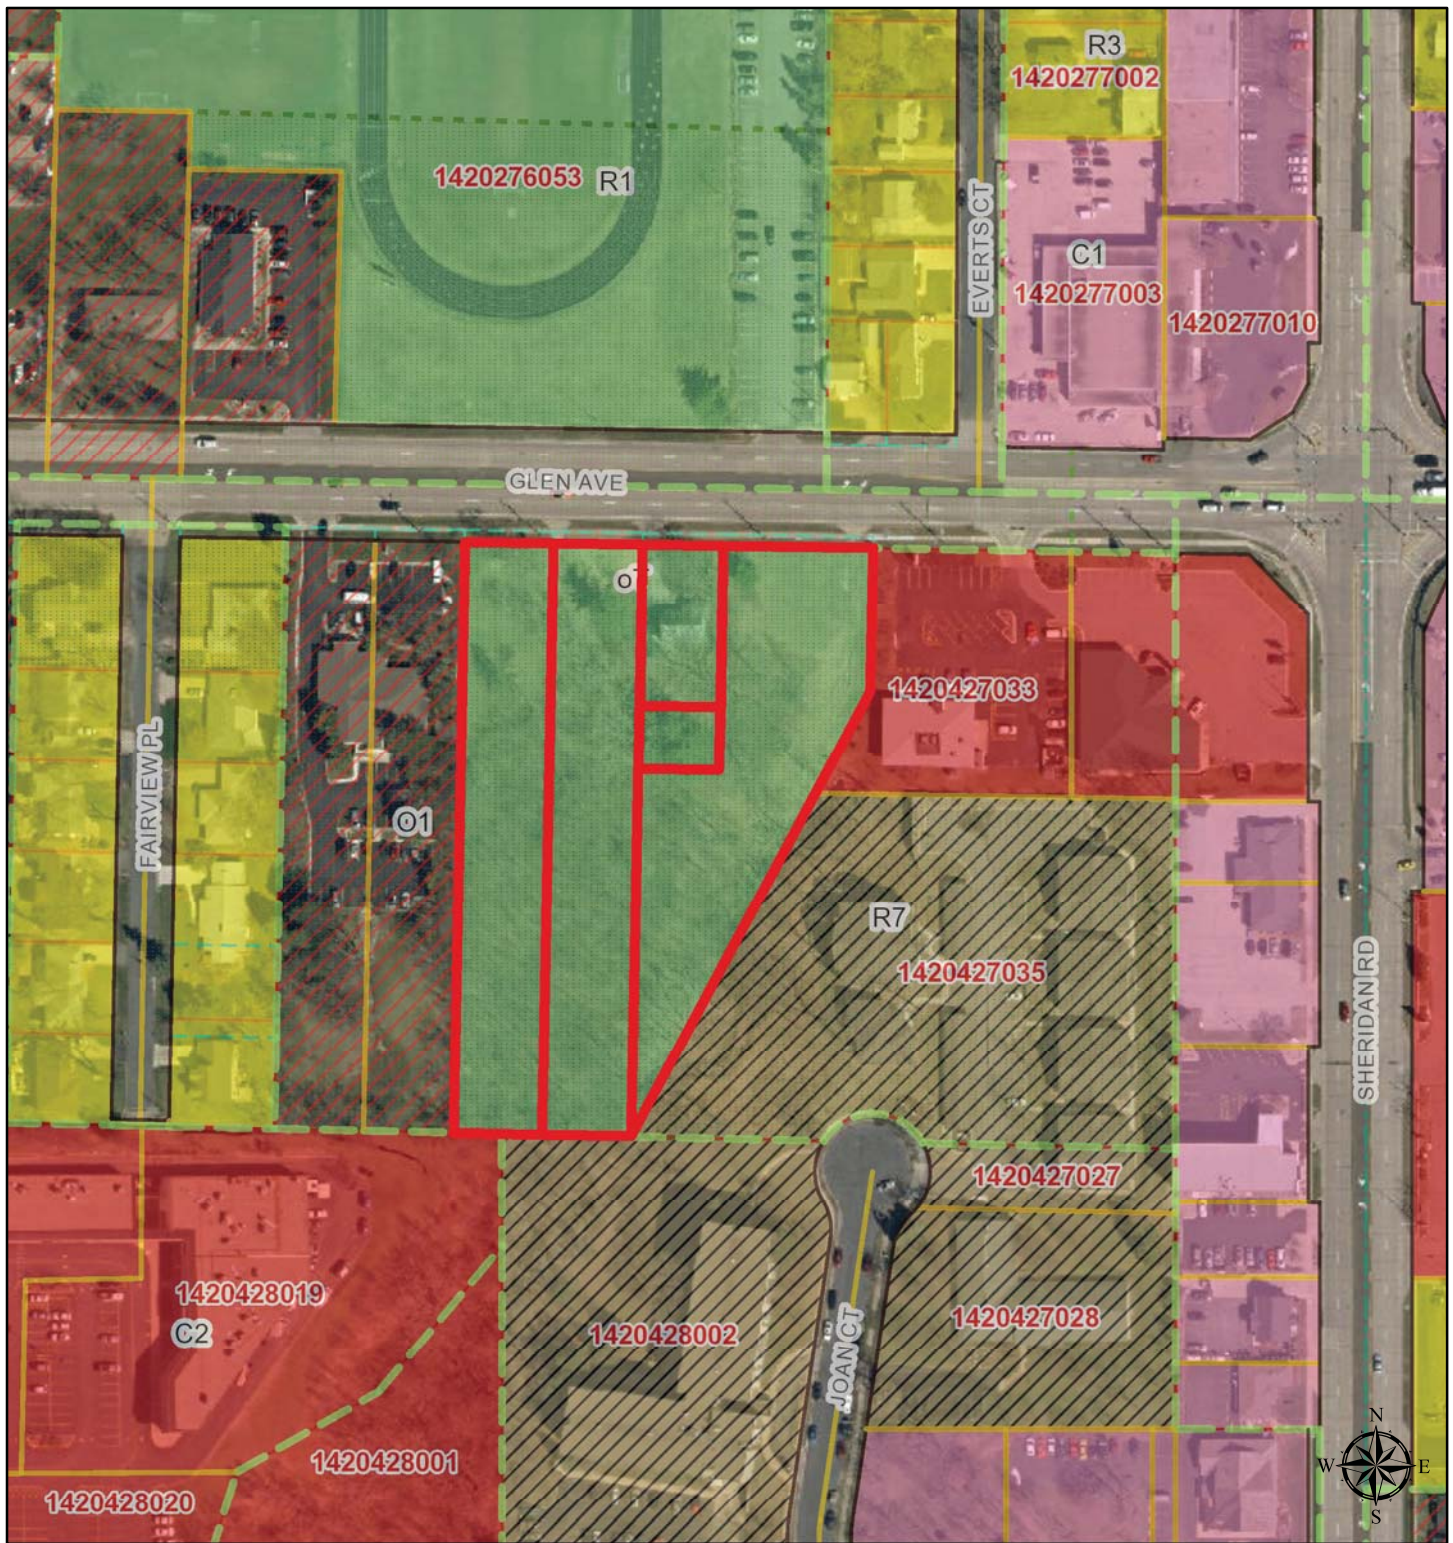

Surrounding Zoning Map 812-828 W Glen Ave

1 inch = 167 feet

Disclaimer: Data is provided 'as is' without warranty or any representation of accuracy, timeliness or completeness. The burden for determining fitness for, or the appropriateness for use, rests solely on the requester. The requester acknowledges and accepts the limitations of the Data, including the fact that the Data is in a constant state of maintenance. This website is NOT intended to be used for legal litigation or boundary disputes and is informational only. -Peoria County GIS Division

County of Peoria, City of Peoria, Greater Peoria Sanitary District, Limestone Township, HERE, Village of Bartonville, Village of Bellevue, US Census Bureau, USGS