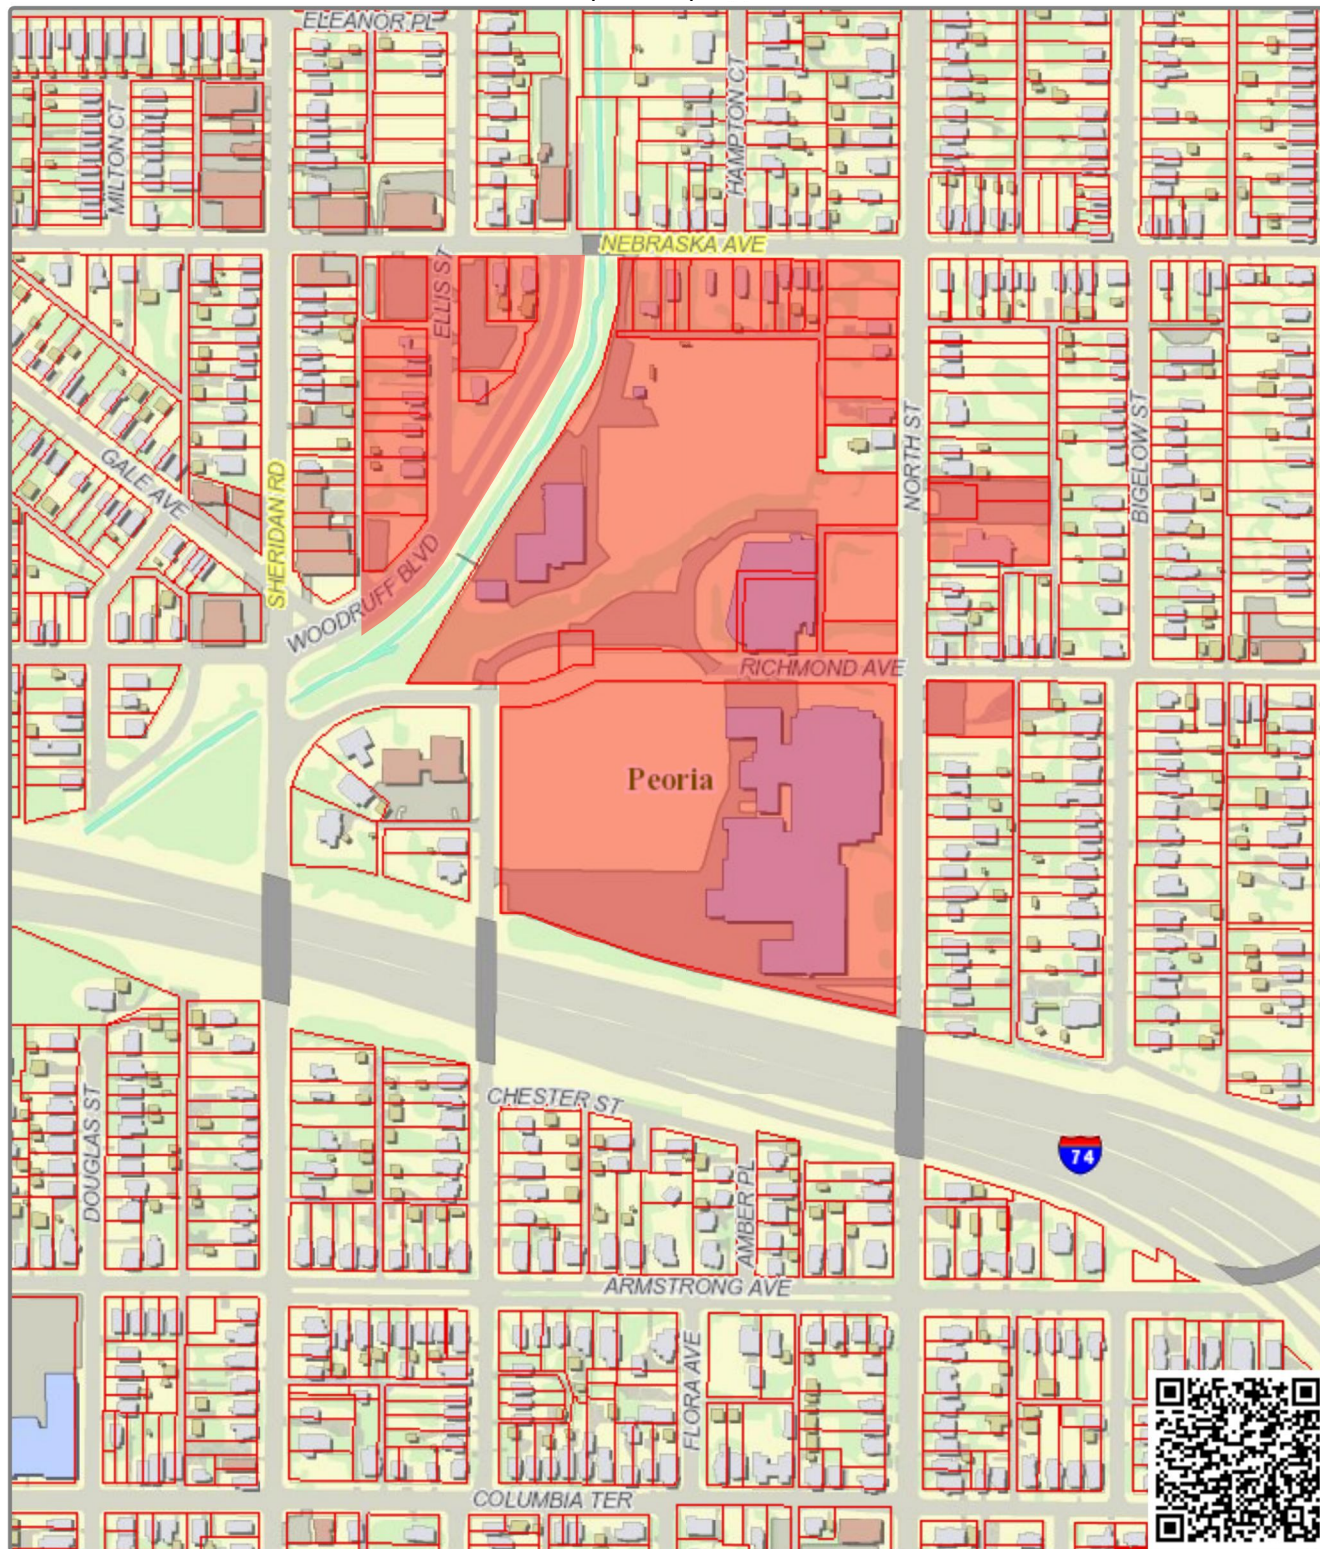

Peoria High School Athletic Facilities
Proposed Special Use Area

ATTACHMENT A

Disclaimer: Data is provided 'as is' without warranty or any representation of accuracy, timeliness or completeness. The burden for determining fitness for, or the appropriateness for use, rests solely on the requester. The requester acknowledges and accepts the limitations of the Data, including the fact that the Data is in a constant state of maintenance. This website is NOT intended to be used for legal litigation or boundary disputes and is informational only. -Peoria County GIS Division

Map Scale
1 inch = 400 feet
2/12/2014