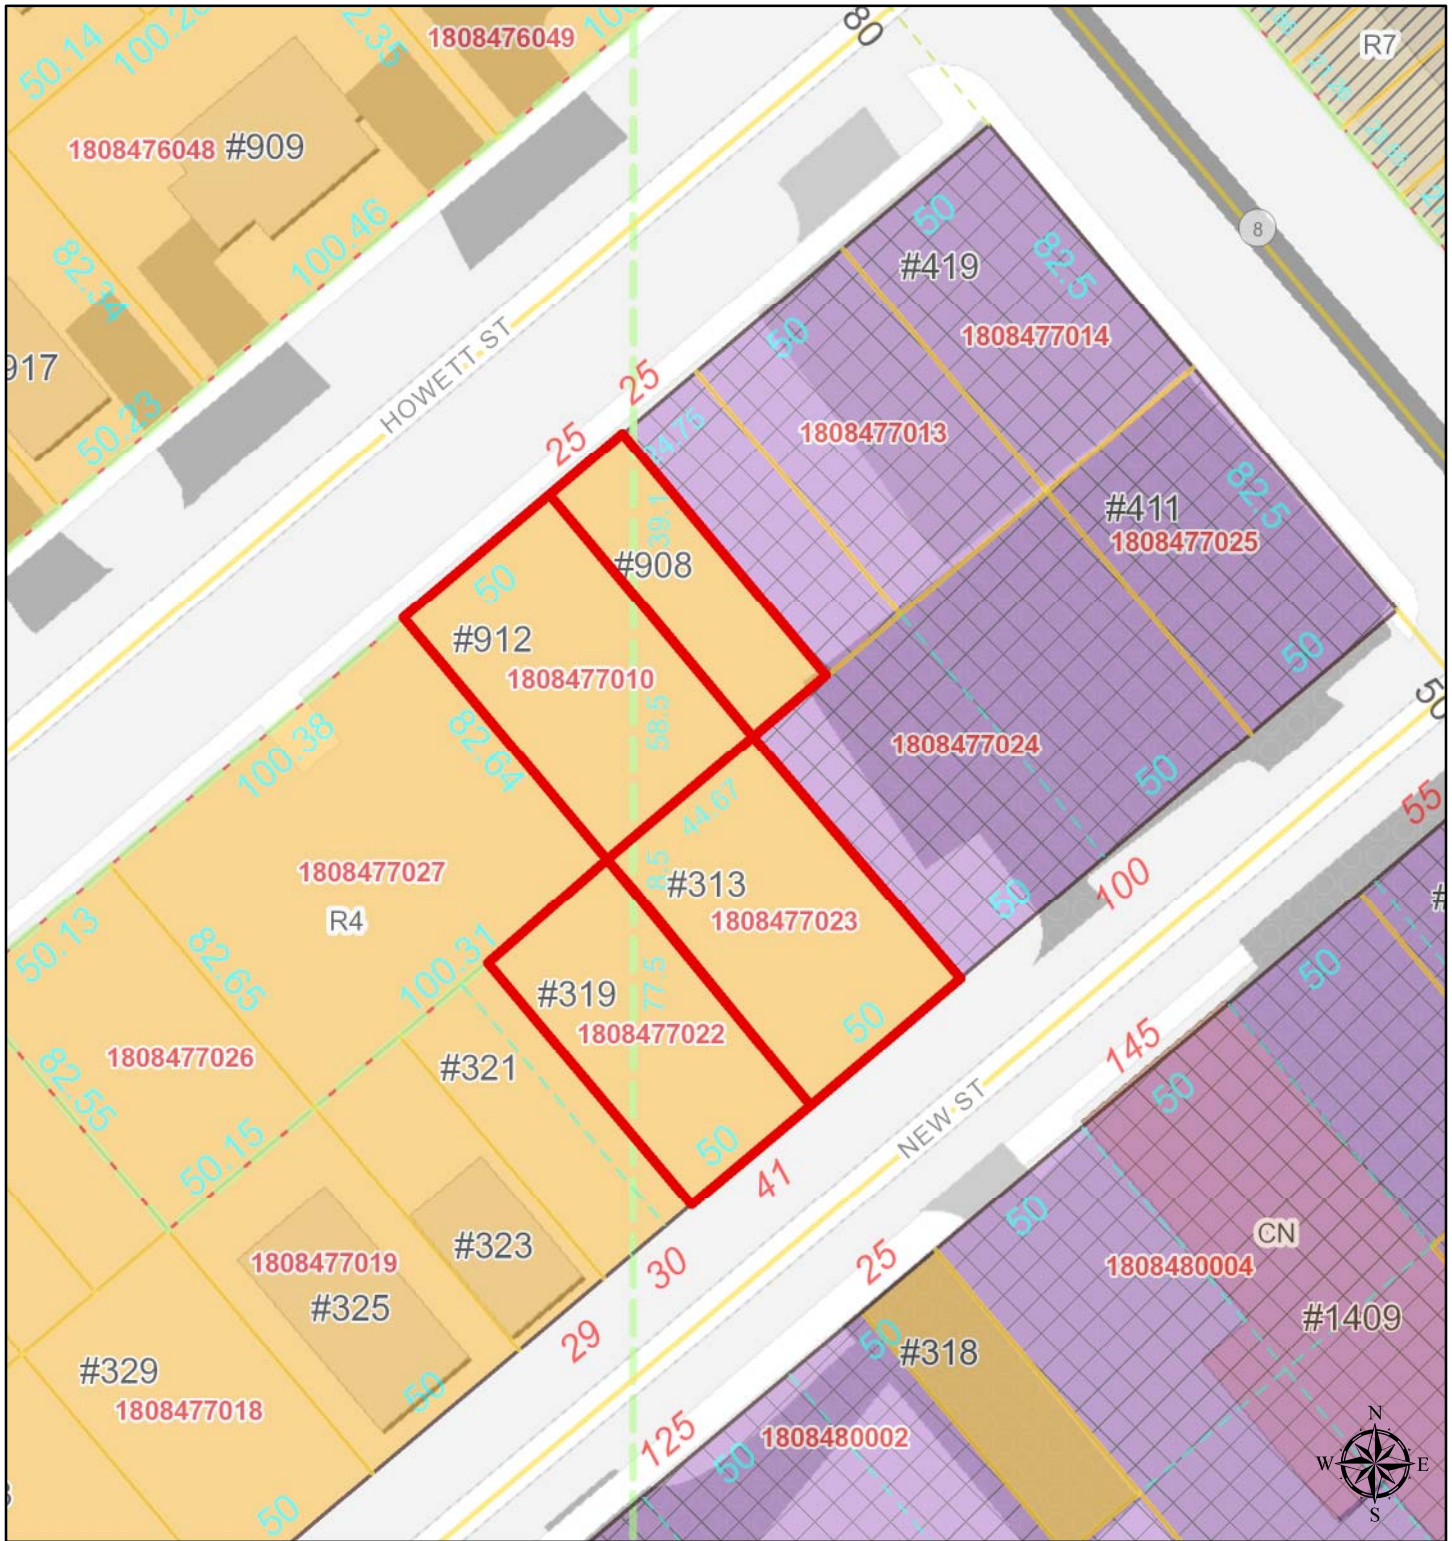

# PZ 16-41: Zoning Map

1 inch = 50 feet

Disclaimer: Data is provided 'as is' without warranty or any representation of accuracy, timeliness or completeness. The burden for determining fitness for, or the appropriateness for use, rests solely on the requester. The requester acknowledges and accepts the limitations of the Data, including the fact that the Data is in a constant state of maintenance. This website is NOT intended to be used for legal litigation or boundary disputes and is informational only. -Peoria County GIS Division

Peoria County, IL, HERE, USGS